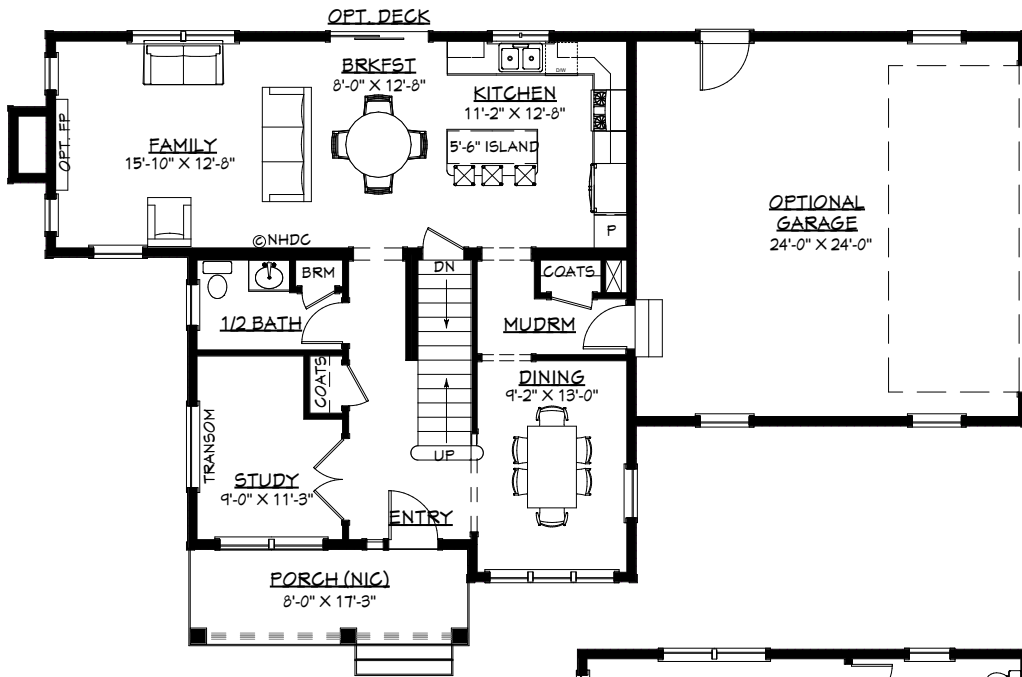

THE DEERFIELD-2 NEW ENGLANDER

36'-0" x 37'-6"
1,951 SF
+ OPT. 349 SF

NH DESIGN COLLABORATIVE, LLC

FIRST FLOOR

996 SF

SECOND FLOOR

955 SF