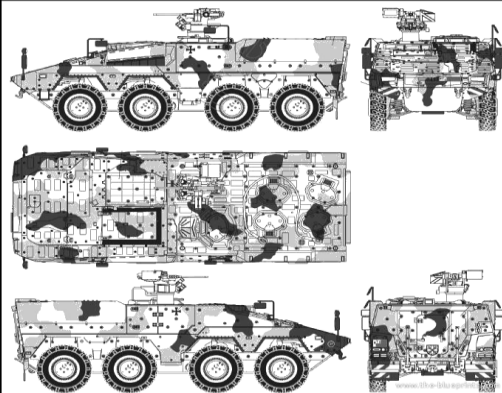

Advanced Assault: 21st Century

Ratings

Front Armor: 8
Flank Armor: 5
Speed: 5
Mobility: Tracked (T)

PUMA

Rh 30-2ABM 30mm Autocannon
HK MG4 5.56mm machinegun
Eurospike ATGM Launcher
Ammunition: SCHE SCAP SA Eurospike ATGM
Armor: AMAP Composite Armor (-3/-3)

Special Abilities: Stabilizer
OPTICS: Thermal Imaging

Unit	Ammo	ROF	Range Effectiveness														Ammo Supply	ERA Mod.
			Range in hexes															
			0	1	2	3	4	6	8	10	12	14	16	18	20	22		
Puma	SCAP TM	5	8:12	9:13	8:13	7:13	6:13	6:12	5:10	4:6	2:4	—	—	—	—	—	5	—
	SCHE	5	4	6	6	6	6	6	4	3	2	1	—	—	—	—	8	—
	SA	2	2	3	3	2	1	—	—	—	—	—	—	—	—	—	8	—
	EuroSpike	2	—	8:18	8:18	8:18	8:18	8:18	8:18	8:18	8:18	8:18	8:18	8:18	8:18	8:18	—	2

Ratings

Front Armor: 5
Flank Armor: 3
Speed: 4
Mobility: Wheeled (W)

Boxer

Special Abilities: Laser Ranging
OPTICS: Thermal Imaging

GMW 40mm AGL
Ammunition: SCHE SCAP
Armor: AMAP Composite Armor (-3/-3)

Unit	Ammo	ROF	Range Effectiveness														Ammo Supply	ERA Mod.
			Range in hexes															
			0	1	2	3	4	6	8	10	12	14	16	18	20	22		
Boxer	SCAP	5	8:6	9:6	8:6	7:6	6:6	5:6	4:6	2:6	—	—	—	—	—	—	5	—
	SCHE	5	4	7	7	7	7	6	4	3	1	—	—	—	—	—	8	—