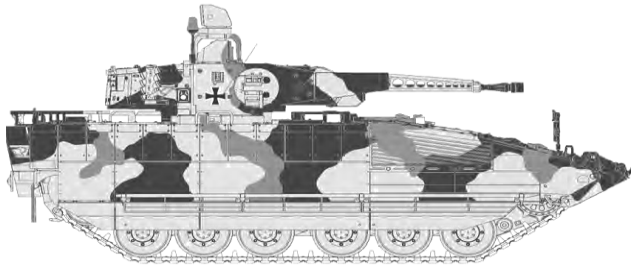

Advanced Assault: 21st Century

Ratings

Front Armor: 8
Flank Armor: 5
Speed: 5
Mobility: Tracked (T)

PUMA

Rh 30-2ABM 30mm Autocannon
HK MG4 5.56mm machinegun
Eurospike ATGM Launcher
Ammunition: SCHE SCAP SA Eurospike ATGM
Armor: AMAP Composite Armor (-3/-3)

Special Abilities: Stabilizer
OPTICS: Thermal Imaging

Unit	Ammo	ROF	Range Effectiveness														Ammo Supply	ERA Mod.
			Range in hexes															
			0	1	2	3	4	6	8	10	12	14	16	18	20	22		
Puma	SCAP TM	5	8:12	9:13	8:13	7:13	6:13	6:12	5:10	4:6	2:4	—	—	—	—	—	5	—
	SCHE	5	4	6	6	6	6	6	4	3	2	1	—	—	—	—	8	—
	SA	2	2	3	3	2	1	—	—	—	—	—	—	—	—	—	8	—
	EuroSpike	2	—	8:18	8:18	8:18	8:18	8:18	8:18	8:18	8:18	8:18	8:18	8:18	8:18	8:18	—	2