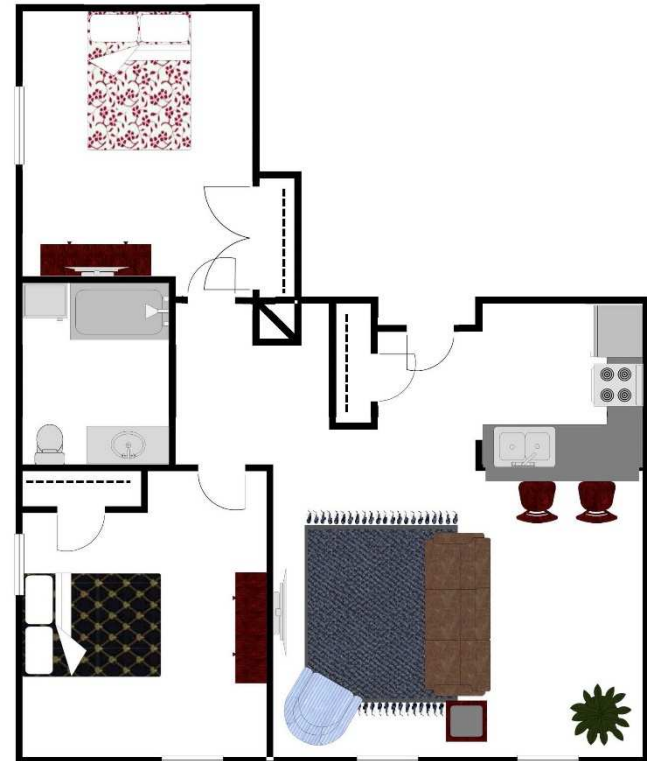

The Windsor Hotel

1 Bedroom 1 Bath- 671 Sq. Ft
Rent: \$_____ Dep: \$_____

2 Bedroom 1 Bath- 868 Sq. Ft
Rent: \$_____ Dep: \$_____