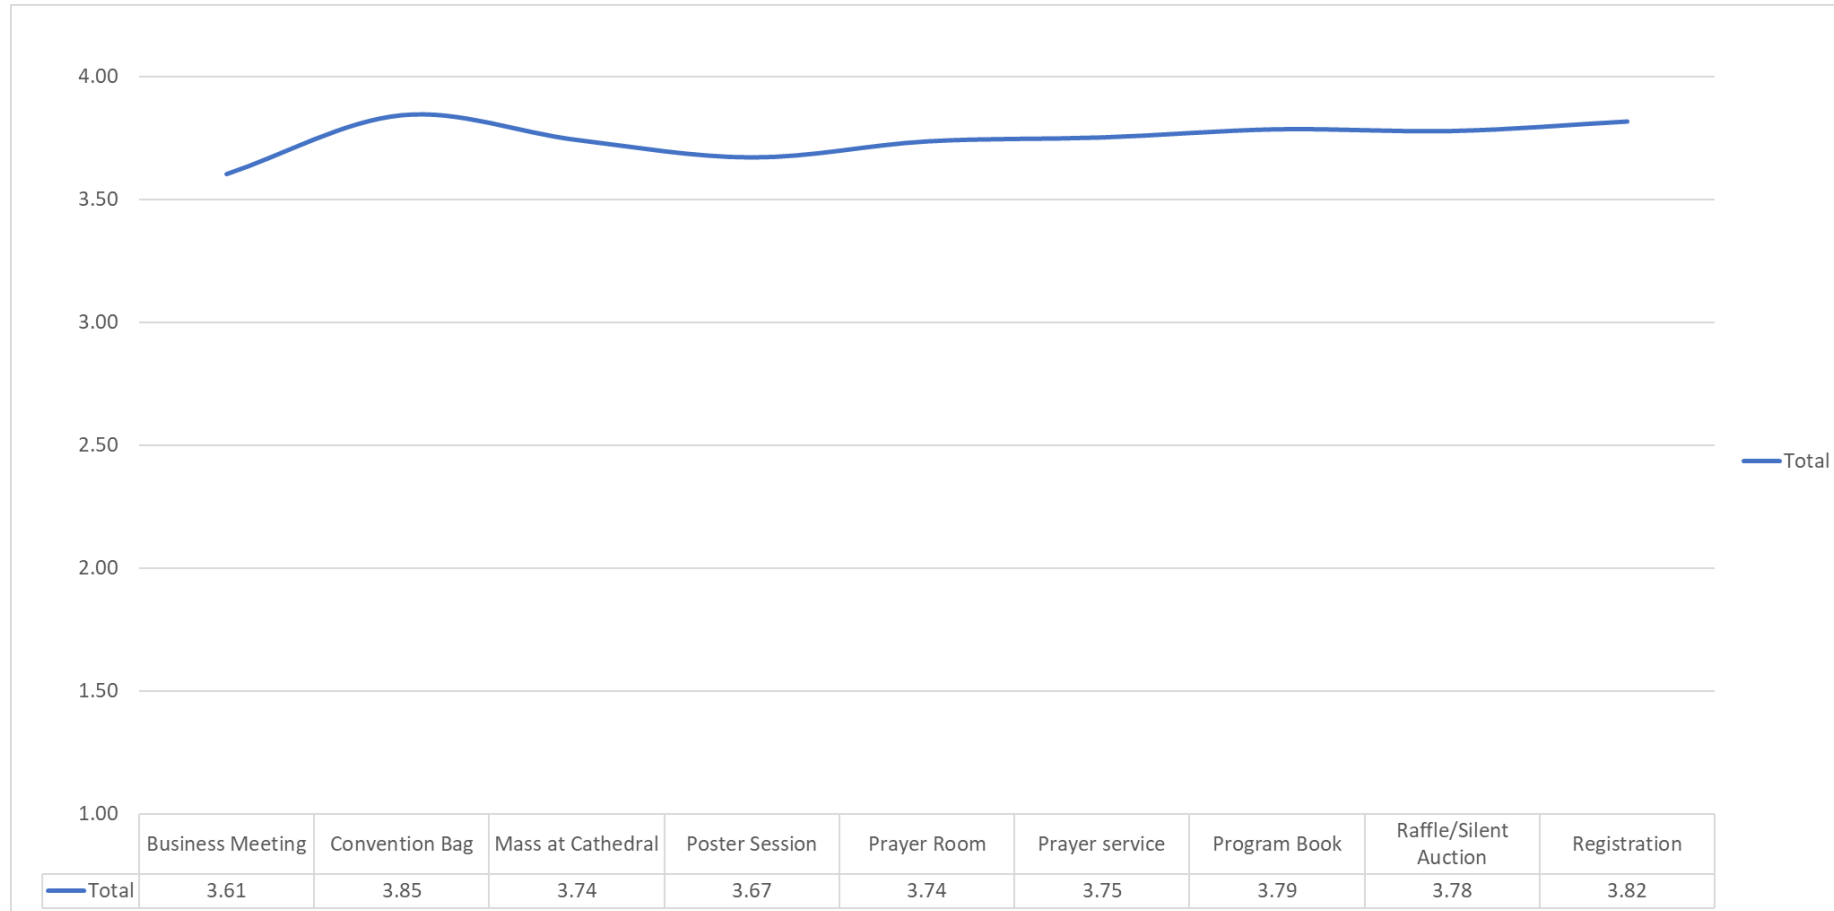

Let Your
LIGHT
SHINE

DCCW 2021
Convention
Evaluation
Results

Hotel Services: Overall 3.23

(4) Highly Satisfactory (3) Satisfactory (2) Unsatisfactory (1) Highly Unsatisfactory

Convention: Overall 3.76

(4) Highly Satisfactory (3) Satisfactory (2) Unsatisfactory (1) Highly Unsatisfactory

Speakers: Overall 3.66

(4) Highly Satisfactory (3) Satisfactory (2) Unsatisfactory (1) Highly Unsatisfactory

Hotel Services: Overall 3.24

(4) Highly Satisfactory (3) Satisfactory (2) Unsatisfactory (1) Highly Unsatisfactory

Convention: Overall 3.76

(4) Highly Satisfactory (3) Satisfactory (2) Unsatisfactory (1) Highly Unsatisfactory

Speakers: Overall 3.66

(4) Highly Satisfactory (3) Satisfactory (2) Unsatisfactory (1) Highly Unsatisfactory