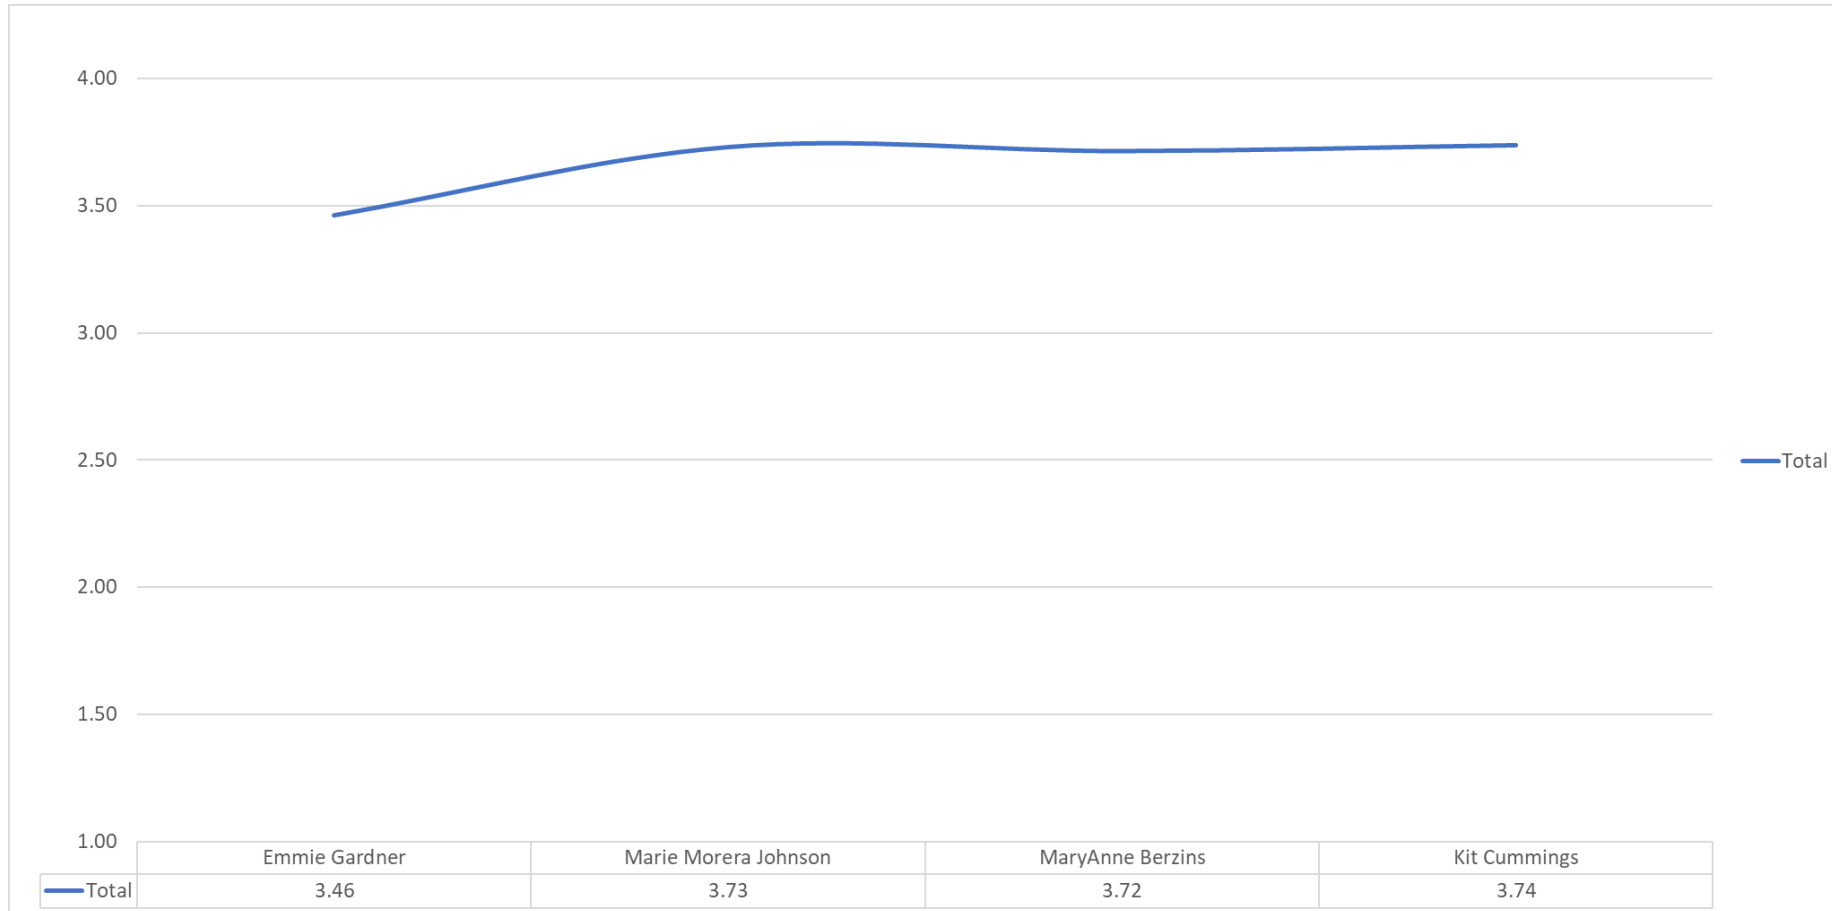

Let Your
LIGHT
SHINE

DCCW 2021
Convention
Evaluation
Results

Hotel Services: Overall 3.23

(4) Highly Satisfactory (3) Satisfactory (2) Unsatisfactory (1) Highly Unsatisfactory

Convention: Overall 3.76

(4) Highly Satisfactory (3) Satisfactory (2) Unsatisfactory (1) Highly Unsatisfactory

Speakers: Overall 3.66

(4) Highly Satisfactory (3) Satisfactory (2) Unsatisfactory (1) Highly Unsatisfactory

Hotel Services: Overall 3.24

(4) Highly Satisfactory (3) Satisfactory (2) Unsatisfactory (1) Highly Unsatisfactory

Convention: Overall 3.76

(4) Highly Satisfactory (3) Satisfactory (2) Unsatisfactory (1) Highly Unsatisfactory

Speakers: Overall 3.66

(4) Highly Satisfactory (3) Satisfactory (2) Unsatisfactory (1) Highly Unsatisfactory