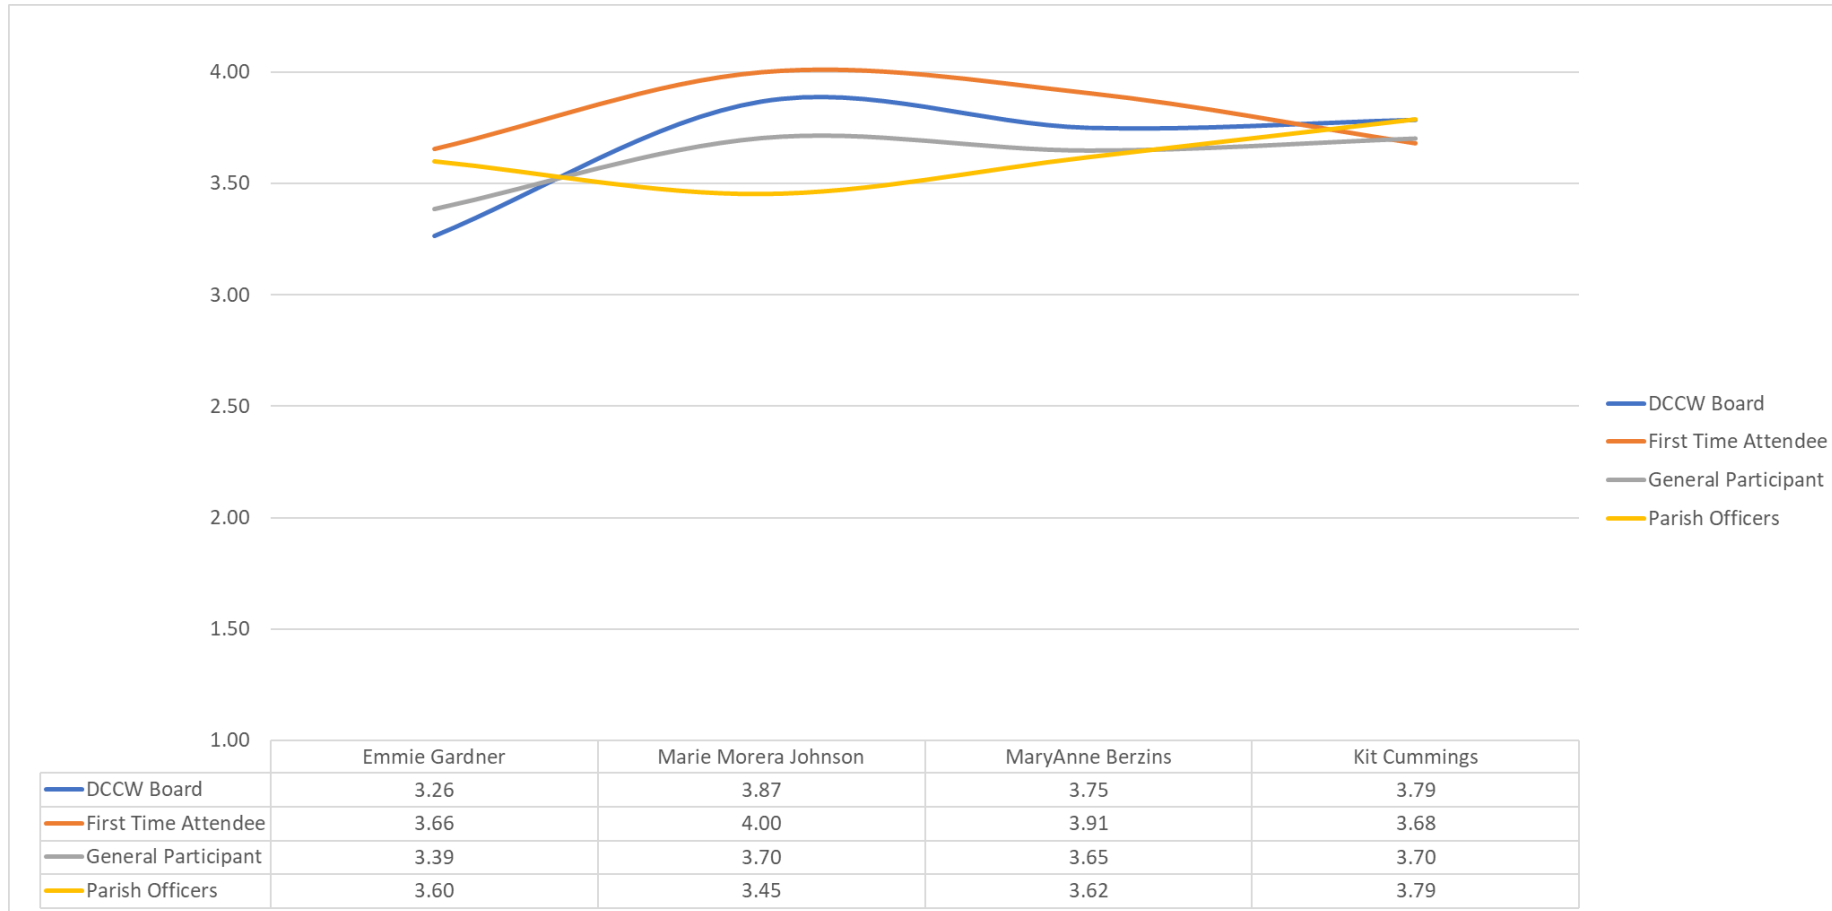

Let Your
LIGHT
SHINE

DCCW 2021
Convention
Evaluation
Results

Hotel Services: Overall 3.23

(4) Highly Satisfactory (3) Satisfactory (2) Unsatisfactory (1) Highly Unsatisfactory

Convention: Overall 3.76

(4) Highly Satisfactory (3) Satisfactory (2) Unsatisfactory (1) Highly Unsatisfactory

Speakers: Overall 3.66

(4) Highly Satisfactory (3) Satisfactory (2) Unsatisfactory (1) Highly Unsatisfactory

Hotel Services: Overall 3.24

(4) Highly Satisfactory (3) Satisfactory (2) Unsatisfactory (1) Highly Unsatisfactory

Convention: Overall 3.76

(4) Highly Satisfactory (3) Satisfactory (2) Unsatisfactory (1) Highly Unsatisfactory

Speakers: Overall 3.66

(4) Highly Satisfactory (3) Satisfactory (2) Unsatisfactory (1) Highly Unsatisfactory