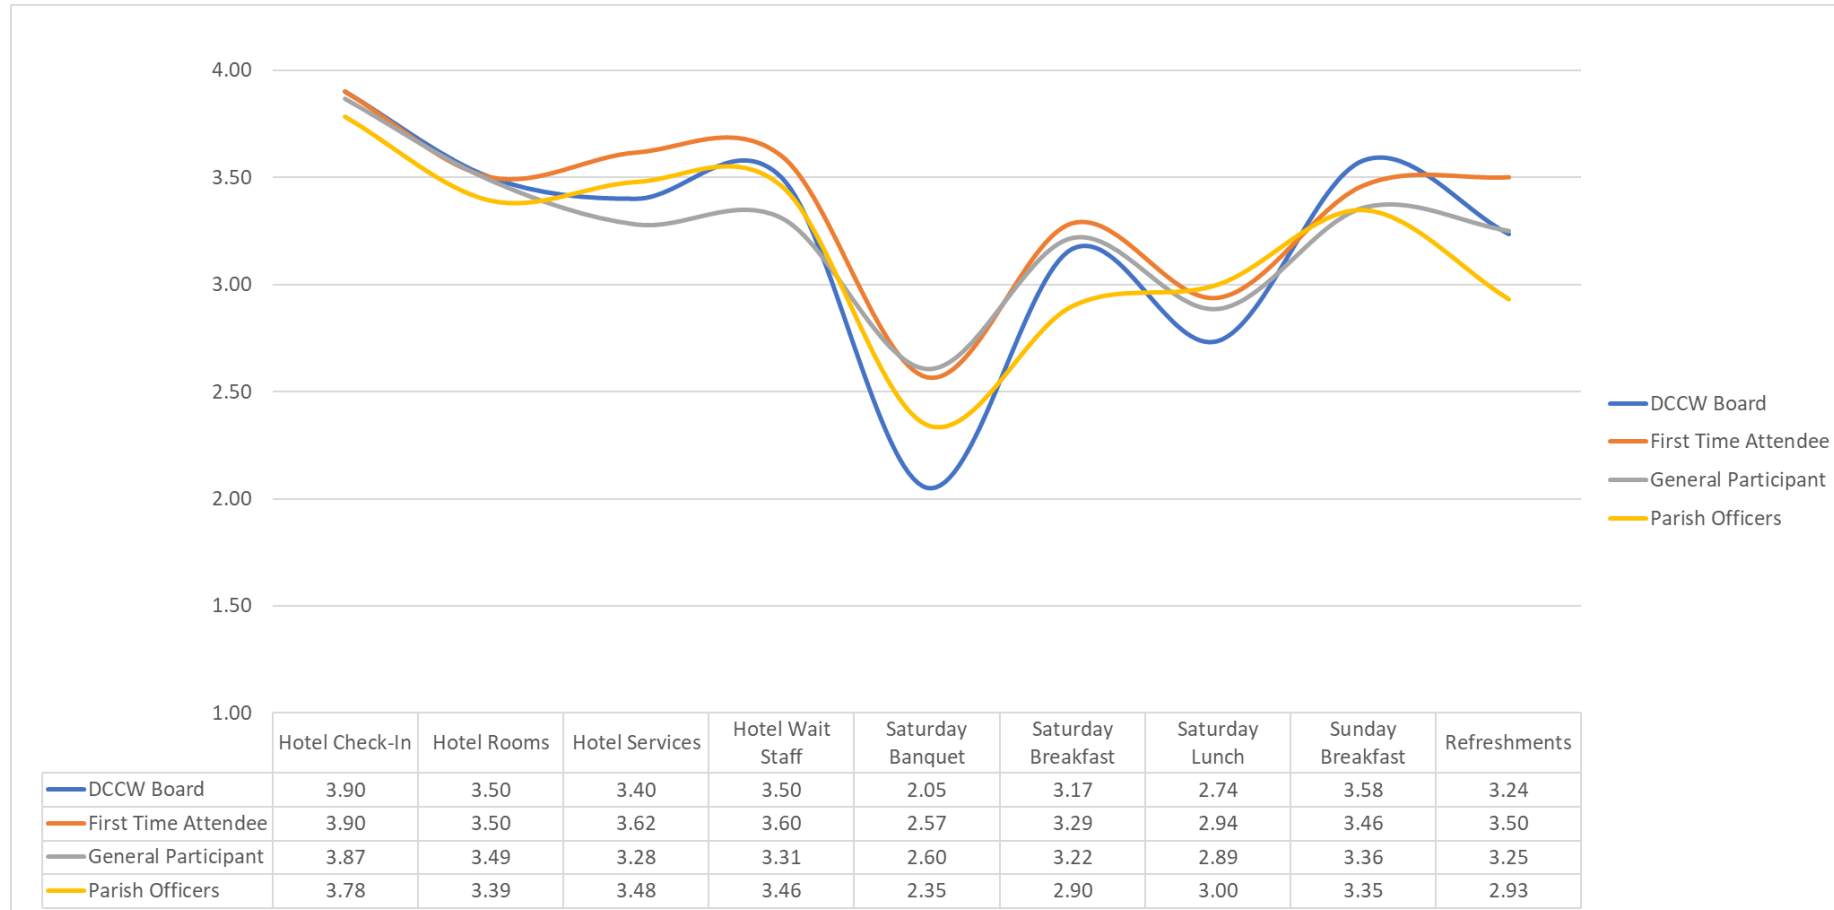

Let Your
LIGHT
SHINE

DCCW 2021
Convention
Evaluation
Results

Hotel Services: Overall 3.23

(4) Highly Satisfactory (3) Satisfactory (2) Unsatisfactory (1) Highly Unsatisfactory

Convention: Overall 3.76

(4) Highly Satisfactory (3) Satisfactory (2) Unsatisfactory (1) Highly Unsatisfactory

Speakers: Overall 3.66

(4) Highly Satisfactory (3) Satisfactory (2) Unsatisfactory (1) Highly Unsatisfactory

Hotel Services: Overall 3.24

(4) Highly Satisfactory (3) Satisfactory (2) Unsatisfactory (1) Highly Unsatisfactory

Convention: Overall 3.76

(4) Highly Satisfactory (3) Satisfactory (2) Unsatisfactory (1) Highly Unsatisfactory

Speakers: Overall 3.66

(4) Highly Satisfactory (3) Satisfactory (2) Unsatisfactory (1) Highly Unsatisfactory