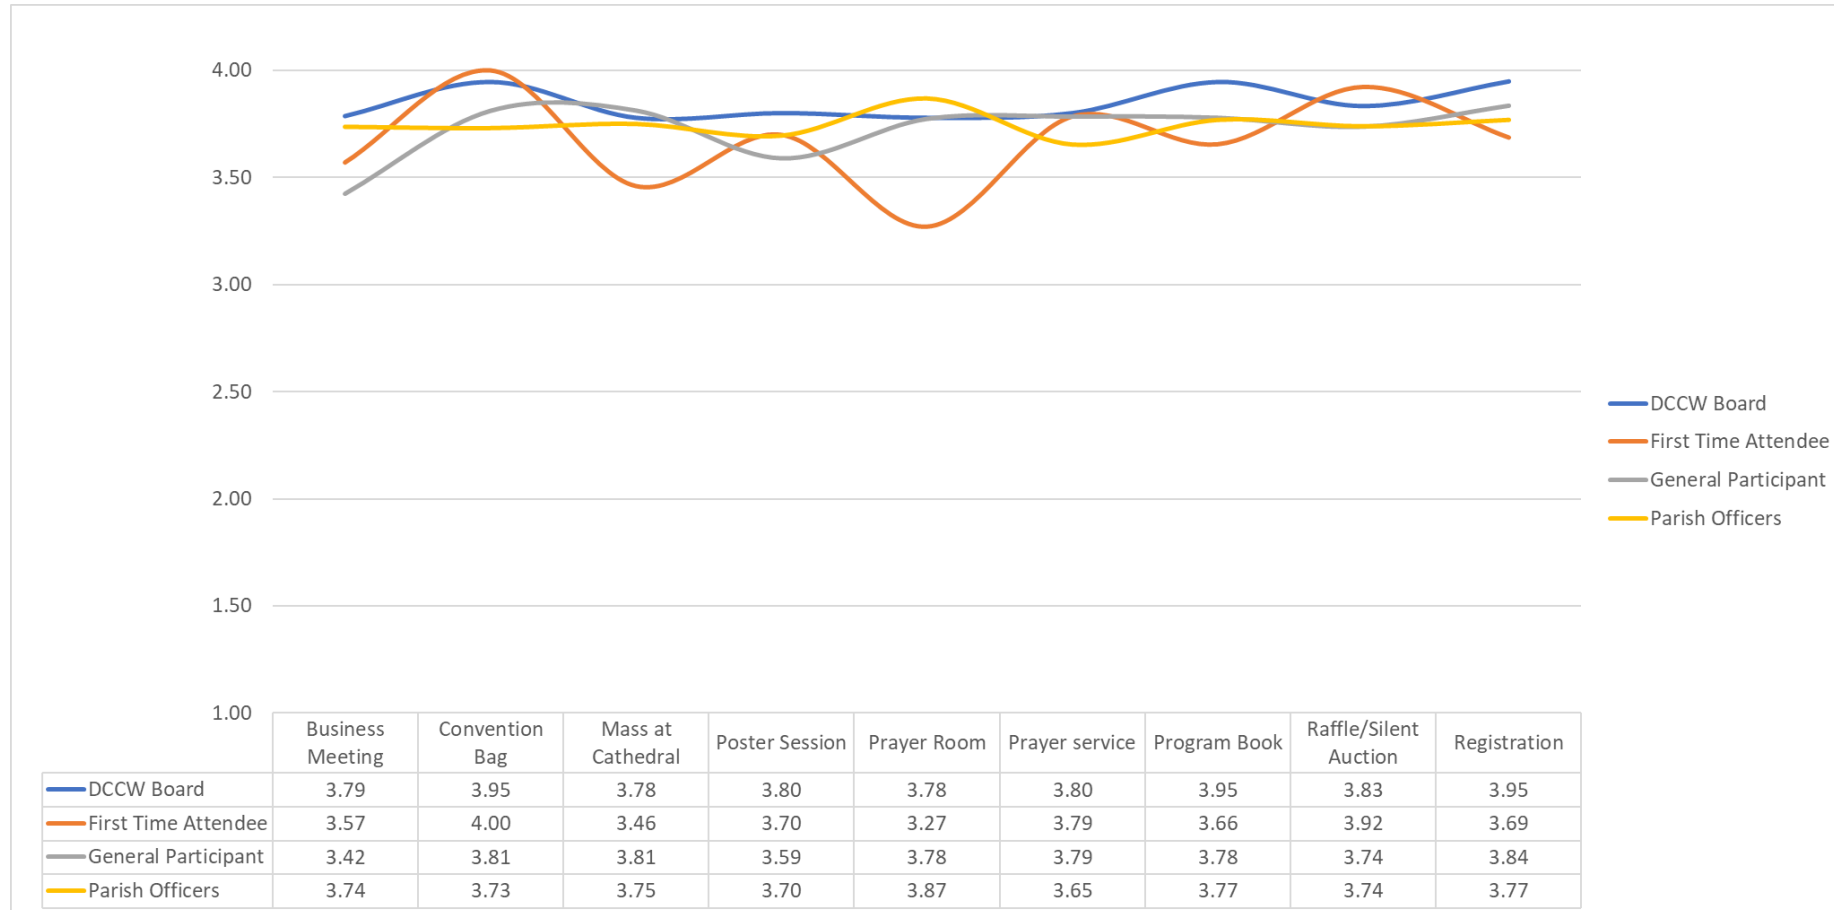

Let Your
LIGHT
SHINE

DCCW 2021
Convention
Evaluation
Results

Hotel Services: Overall 3.23

(4) Highly Satisfactory (3) Satisfactory (2) Unsatisfactory (1) Highly Unsatisfactory

Convention: Overall 3.76

(4) Highly Satisfactory (3) Satisfactory (2) Unsatisfactory (1) Highly Unsatisfactory

Speakers: Overall 3.66

(4) Highly Satisfactory (3) Satisfactory (2) Unsatisfactory (1) Highly Unsatisfactory

Hotel Services: Overall 3.24

(4) Highly Satisfactory (3) Satisfactory (2) Unsatisfactory (1) Highly Unsatisfactory

Convention: Overall 3.76

(4) Highly Satisfactory (3) Satisfactory (2) Unsatisfactory (1) Highly Unsatisfactory

Speakers: Overall 3.66

(4) Highly Satisfactory (3) Satisfactory (2) Unsatisfactory (1) Highly Unsatisfactory