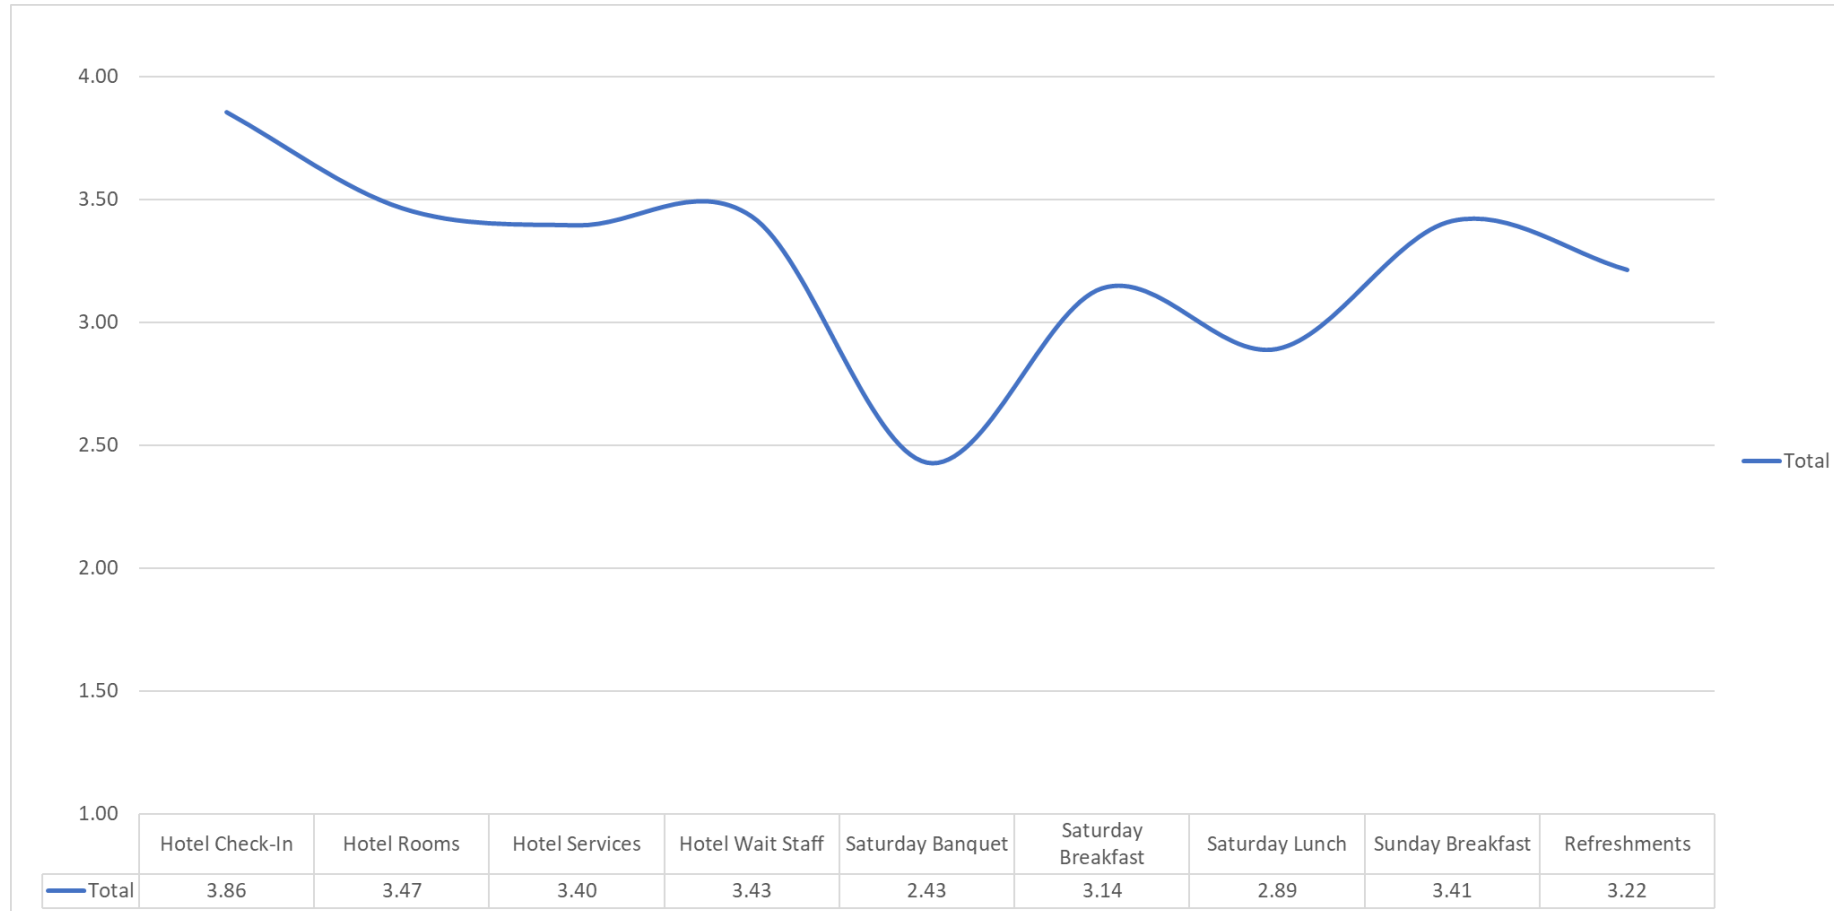

Let Your
LIGHT
SHINE

DCCW 2021
Convention
Evaluation
Results

Hotel Services: Overall 3.23

(4) Highly Satisfactory (3) Satisfactory (2) Unsatisfactory (1) Highly Unsatisfactory

Convention: Overall 3.76

(4) Highly Satisfactory (3) Satisfactory (2) Unsatisfactory (1) Highly Unsatisfactory

Speakers: Overall 3.66

(4) Highly Satisfactory (3) Satisfactory (2) Unsatisfactory (1) Highly Unsatisfactory

Hotel Services: Overall 3.24

(4) Highly Satisfactory (3) Satisfactory (2) Unsatisfactory (1) Highly Unsatisfactory

Convention: Overall 3.76

(4) Highly Satisfactory (3) Satisfactory (2) Unsatisfactory (1) Highly Unsatisfactory

Speakers: Overall 3.66

(4) Highly Satisfactory (3) Satisfactory (2) Unsatisfactory (1) Highly Unsatisfactory