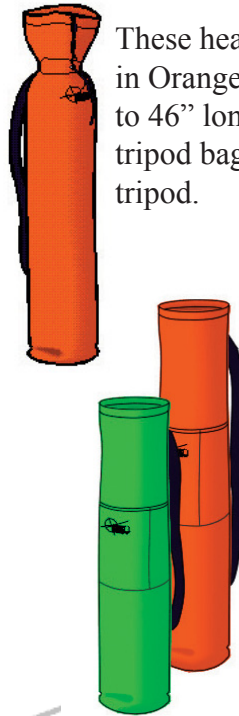

Total Station Field Cases

Constructed from water-resistant orange or green nylon Cordura, with two inch foam padding on all sides.

ITEM#	DESCRIPTION
0316	Total Station Bag Top Load Orange

Lath and Tripod Bags

These heavy-duty Cordura™ bags are available in Orange or Flo-green. The lath bags are 36" to 46" long and can hold up to 50 lathes. The tripod bag easily carries any major name-brand tripod.

ITEM#	DESCRIPTION
0297	48" Lath Bag Orange
0298	48" Lath Bag Green
0299	36" Lath Bag Orange
0300	36" Lath Bag Green
0292	HD Tripod Bag Orange

Also available is the Lath Bag with abrasion-resistant Rhinotek™ material, that holds 48-inch lath. The bottom of the bag and 6 inches up the side is constructed of 100% Rhinotek.

ITEM#	DESCRIPTION
4656	48" Rhinotek Lath Bag