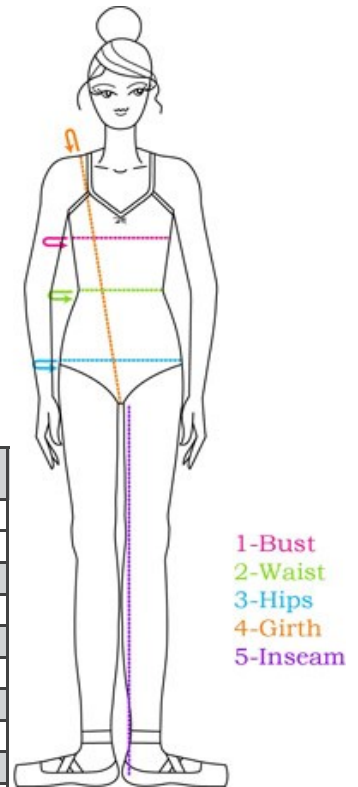

HS Lyrical — \$70.00

Body Measurements

Please follow these simple steps when you're ready to take body measurements. Have your child wear undergarments or a light-weight leotard with a bra that gives the bust line their typical shape for most accurate measurements.

- Have your child stand straight with their weight evenly distributed.
- The measurement tape should be snug but not too tight on circumference measurements and stretched tight for vertical measurements.

Getting the Measurements:

- 1—Bust/Chest—measure over the fullest part of the chest having the child's arms relaxed at their sides.
- 2—Waist—Measure around where the waist naturally indents. Keep you finger between the tape and their belly.
- 3—Hips—Measure around the fullest part of the hips and buttocks while your child stands with their heels together.
- 4—Girth—Measure from the midpoint on the shoulder towards the front, through the crotch and back around to meet the midpoint of the shoulder.

Adult Sizing							
		SA	MA	LA	XL	XXLA	XXXLA
Bust	Inches	34 - 36	36 - 39	39 - 42	42 - 45	45 - 48	48 - 52
Waist	Inches	26 - 28	28 - 31	31 - 34	34 - 38	38 - 43	43 - 47.5
Hips	Inches	35 - 37	37 - 40	40 - 44	44 - 48	48 - 52	52 - 56
Girth	Inches	57.5 - 60	60 - 62	62 - 63	63 - 65	65 - 68	68 - 71