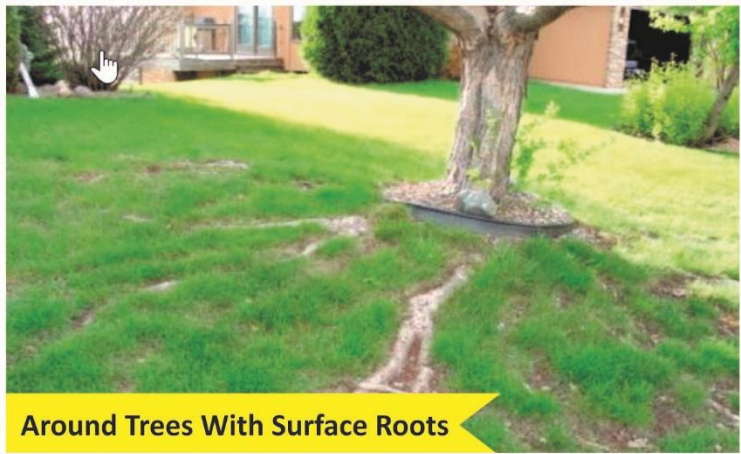

## For Turf that is Difficult to Aerate

Use C20 to Decompress the Soil  
This Fall

Around Trees With Surface Roots

On Severely Sloped Turf

On Difficult To Access Turf