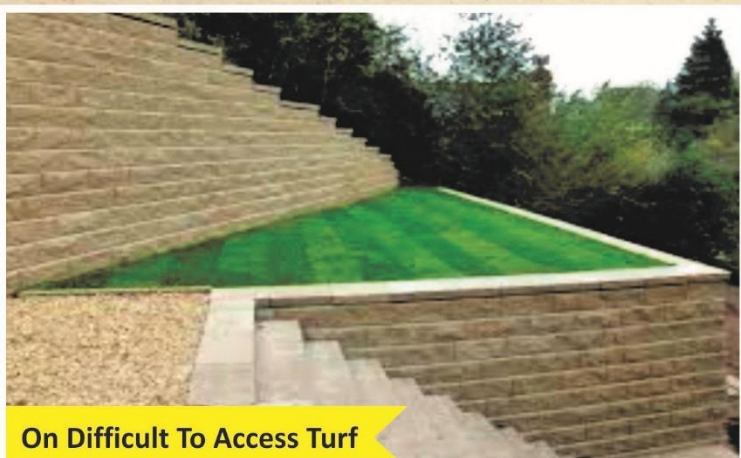

## For Turf that is Difficult to Aerate

Use C20 to Decompress the Soil  
This Fall

Around Trees With Surface Roots

On Severely Sloped Turf

On Difficult To Access Turf