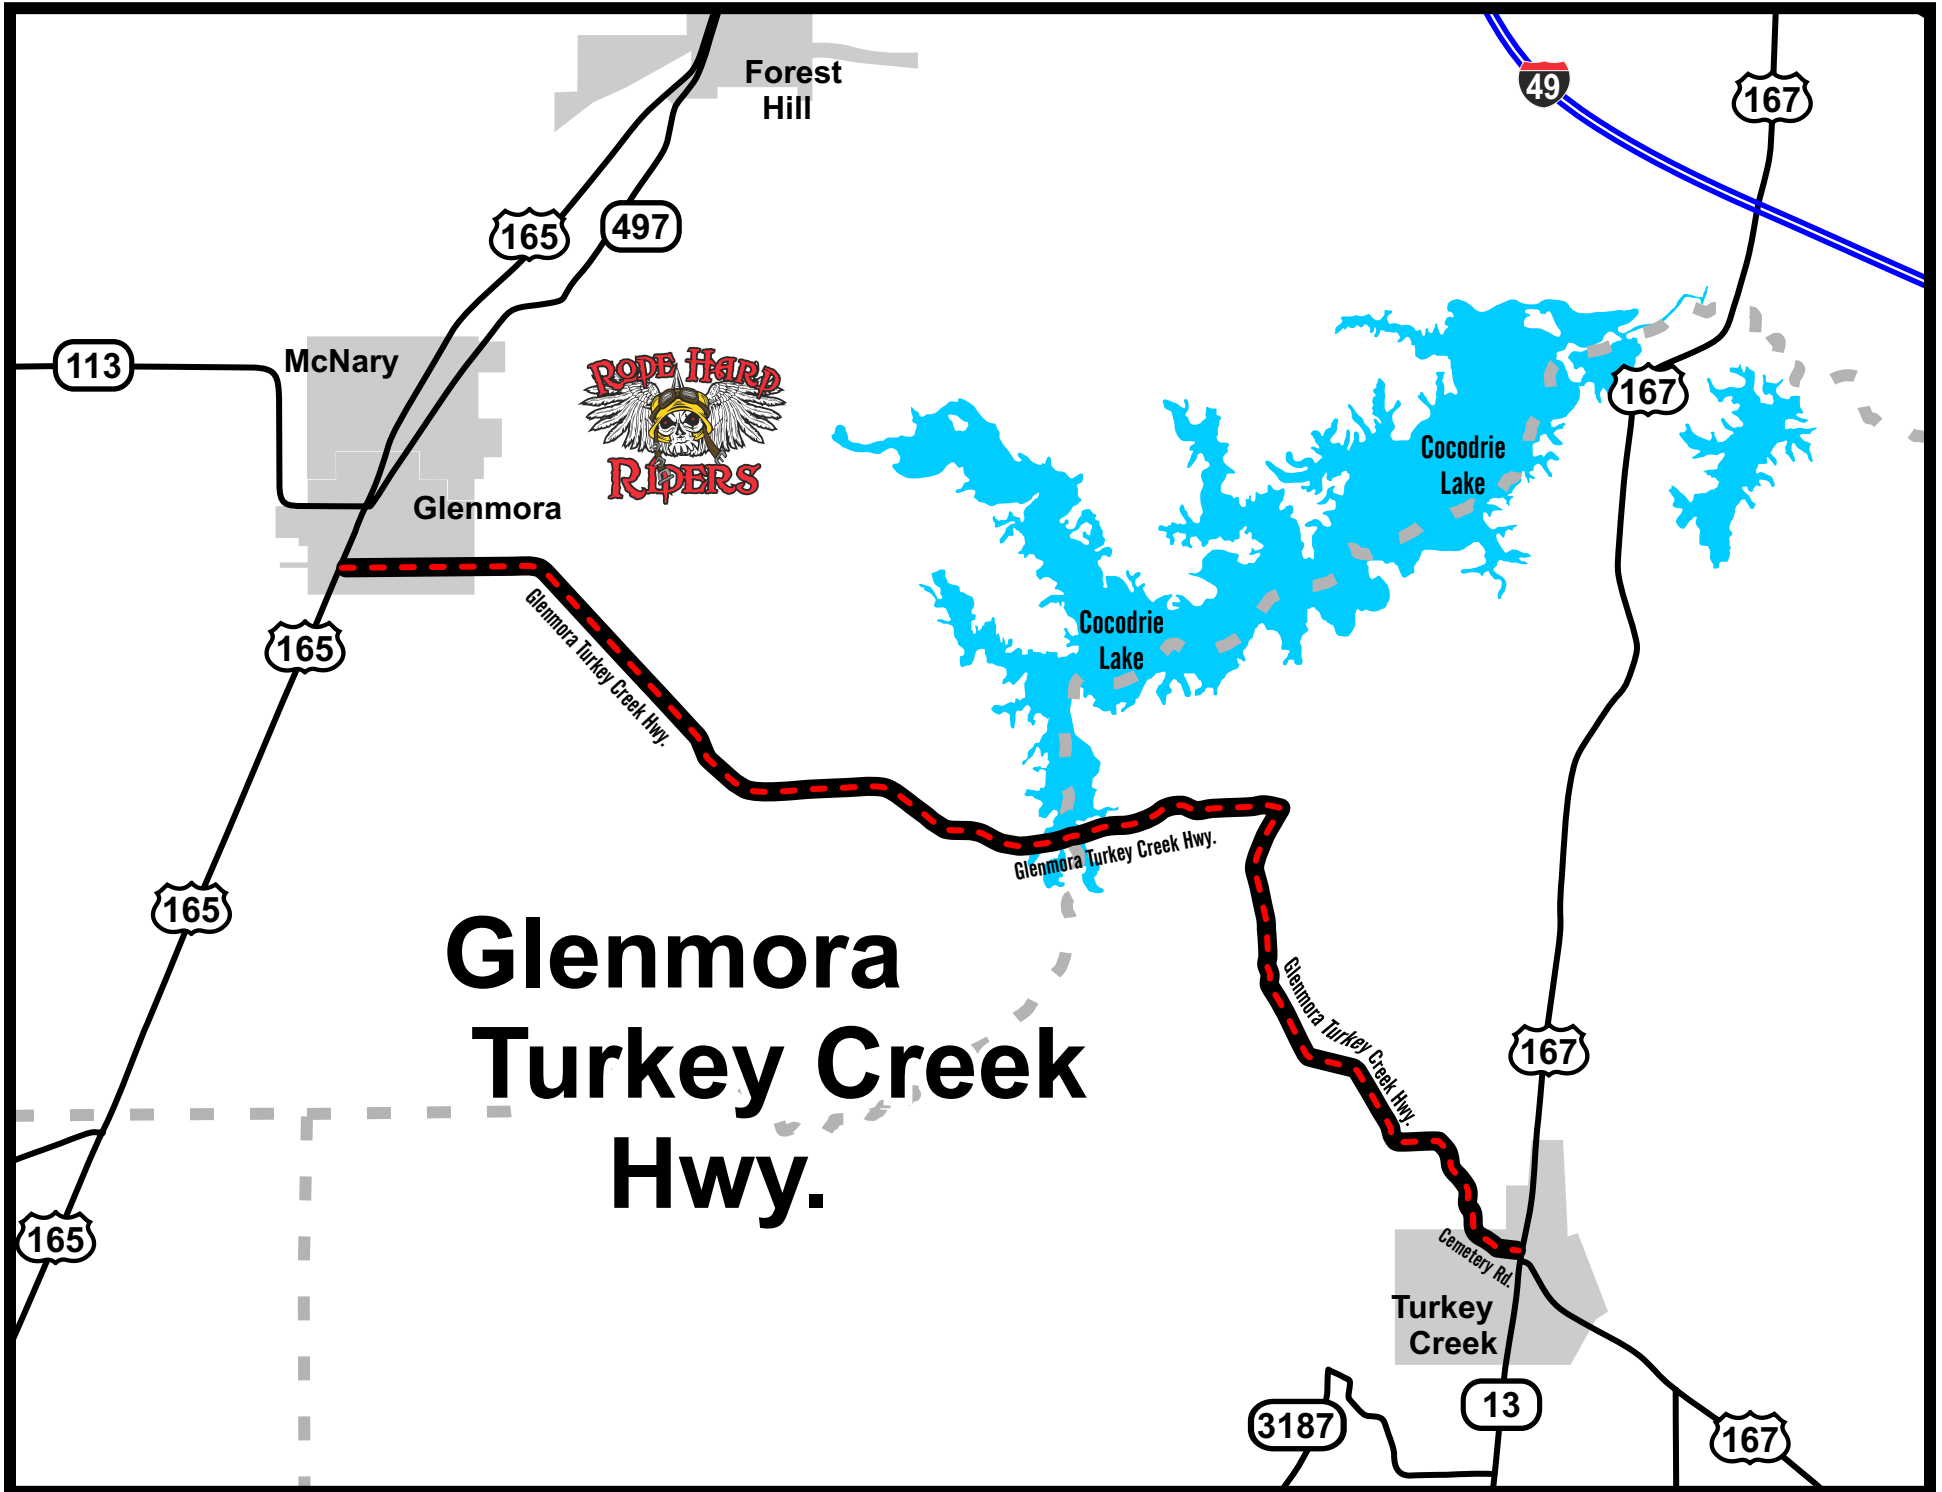

RHR BEST ROADS

Glenmora Turkey Creek Hwy

Map area:

Submitted by:

Date submitted:

C

Ed & Debbie Oubre

6/28/2021

Road/Hwy's included:

Road/Route description:

Cemetery Rd.
Glenmora Turkey Creek Hwy

Good Road with a lot of nice curves.

Route/Road length:

14.8 miles

East point:

Turkey Creek, LA

West point:

Glenmora, LA

RHR
Restaurants
on route

RHR
Bars
on route

Comments:

Forest Hill

165

497

Turkey Creek

165

3187

13

167