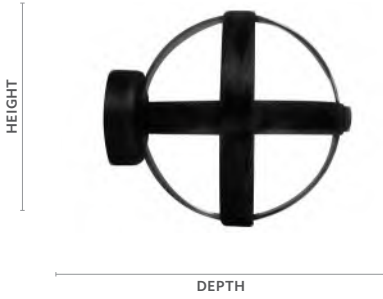

1 3/8" Finials & Endcaps

Axiom