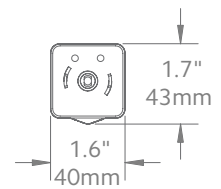

Bottom View

Motor Unit	Product No.
AMP™ Drapery Motor	62001300

Follow track specifications for drapery weight.