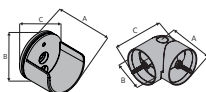

Use the measurement guide to the left to help determine the correct dimensions for your selected product.