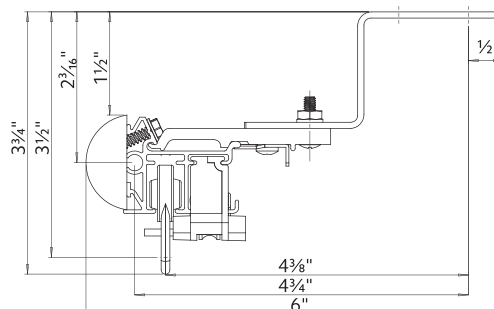

1 3/8" Ceiling Mount