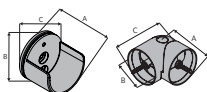

Fits	Quantity per Box	Full Pack	Broken Pack
1 3/8" Wrought Iron Poles	50 pieces per box	$0.98	$1.36

Product Number & Finish	
56469058	White