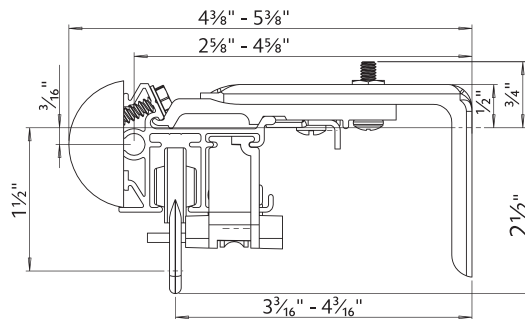

1 3/8" Wall Mount