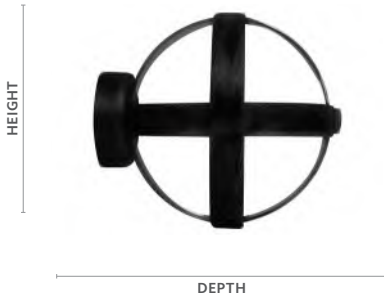

1" Finials & Endcaps

Axiom

Fits	Dimensions	Quantity per Box	Full Pack	Broken Pack
1" Wrought Iron Poles	Depth: 3¼" Height: 2⅞" Width: 2⅞"	5 pairs per box	$40.04	$55.61

Product Number & Finish				
56381770	Black	56381804	Graphite	56381802 Iron Oxide
56381803	Chalk	56381805	Heirloom Copper	56381777 Rust

Finial Plugs included.