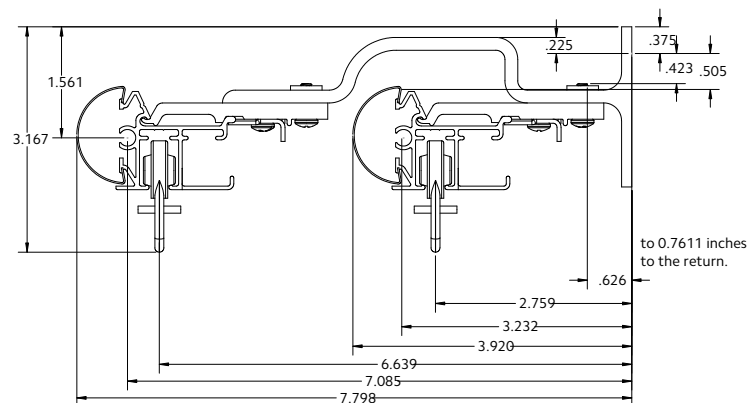

## 1 3/8" Front & 1 3/8" Back Double Wall Mount