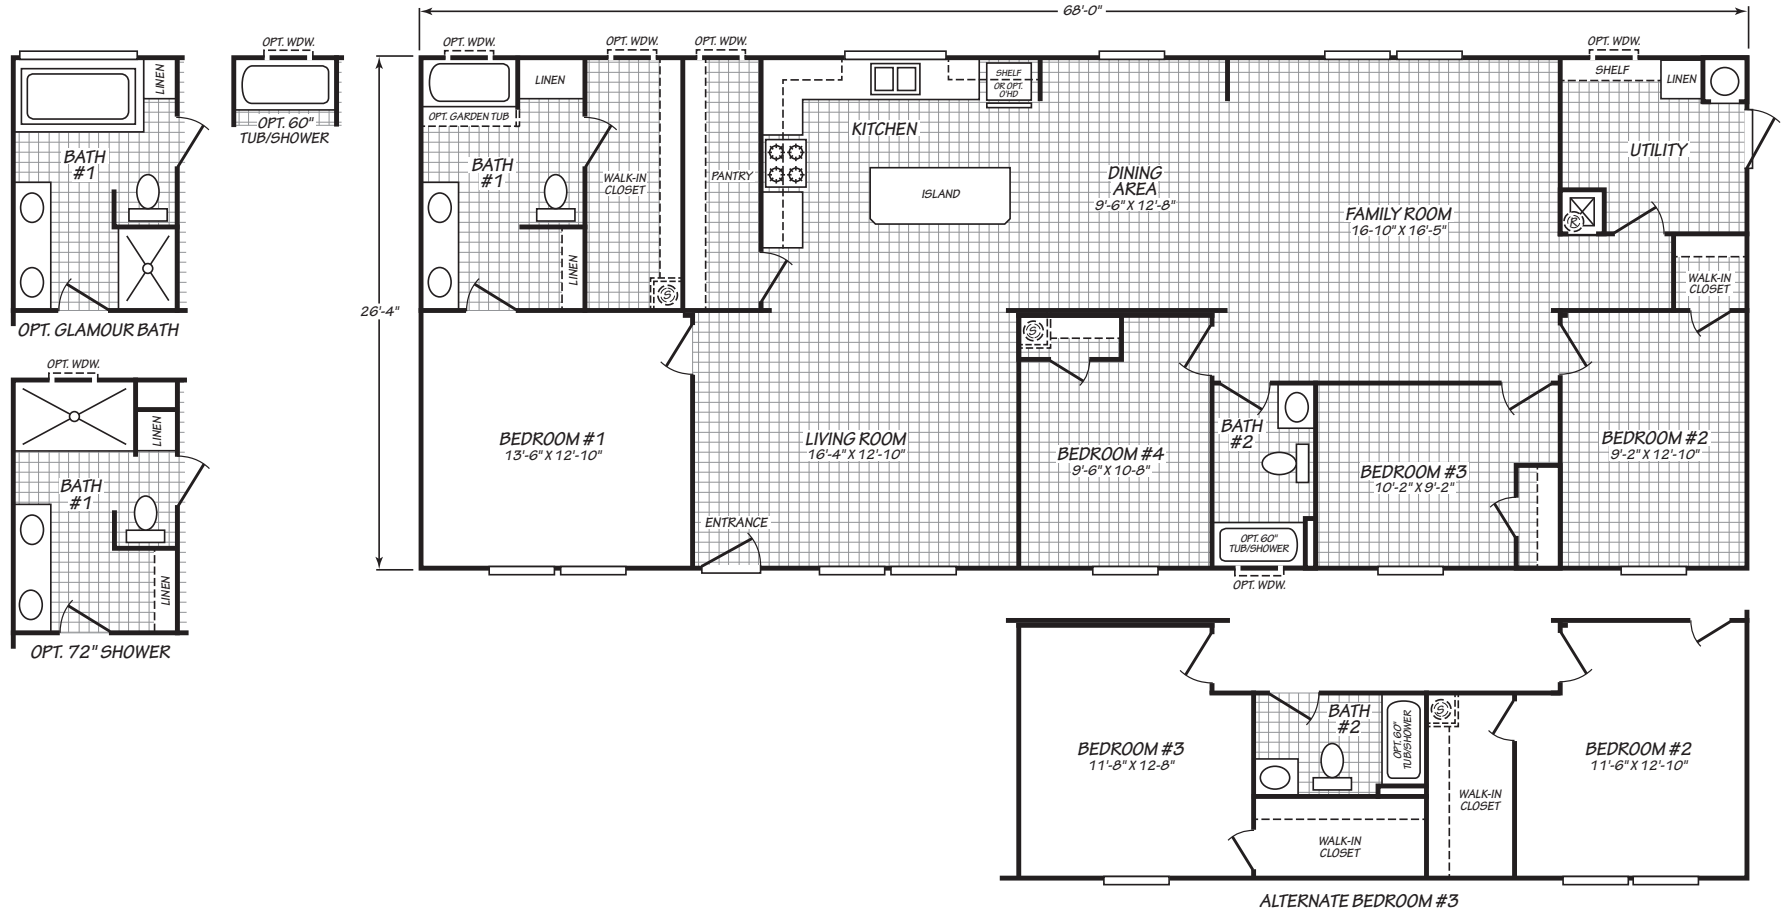

THE SUMMIT

MODEL 28684B

4 Bedroom • 2 Bath • 1,790 Square Feet

©2022 FLEETWOOD HOMES INC. ALL RIGHTS RESERVED

Important: Because we continually update and modify our products, it is important for you to know that our brochures and literature are for illustrative purposes only. **ILLUSTRATIONS MAY SHOW OPTIONAL FEATURES.** All information contained herein may vary from the actual home we build. Dimensions are nominal length and width measurements are from exterior wall to exterior wall. We reserve the right to make changes at any time, without notice or obligation, in prices, colors, materials, specifications, features and models. Please check with your retailer for specific information about the home you select.