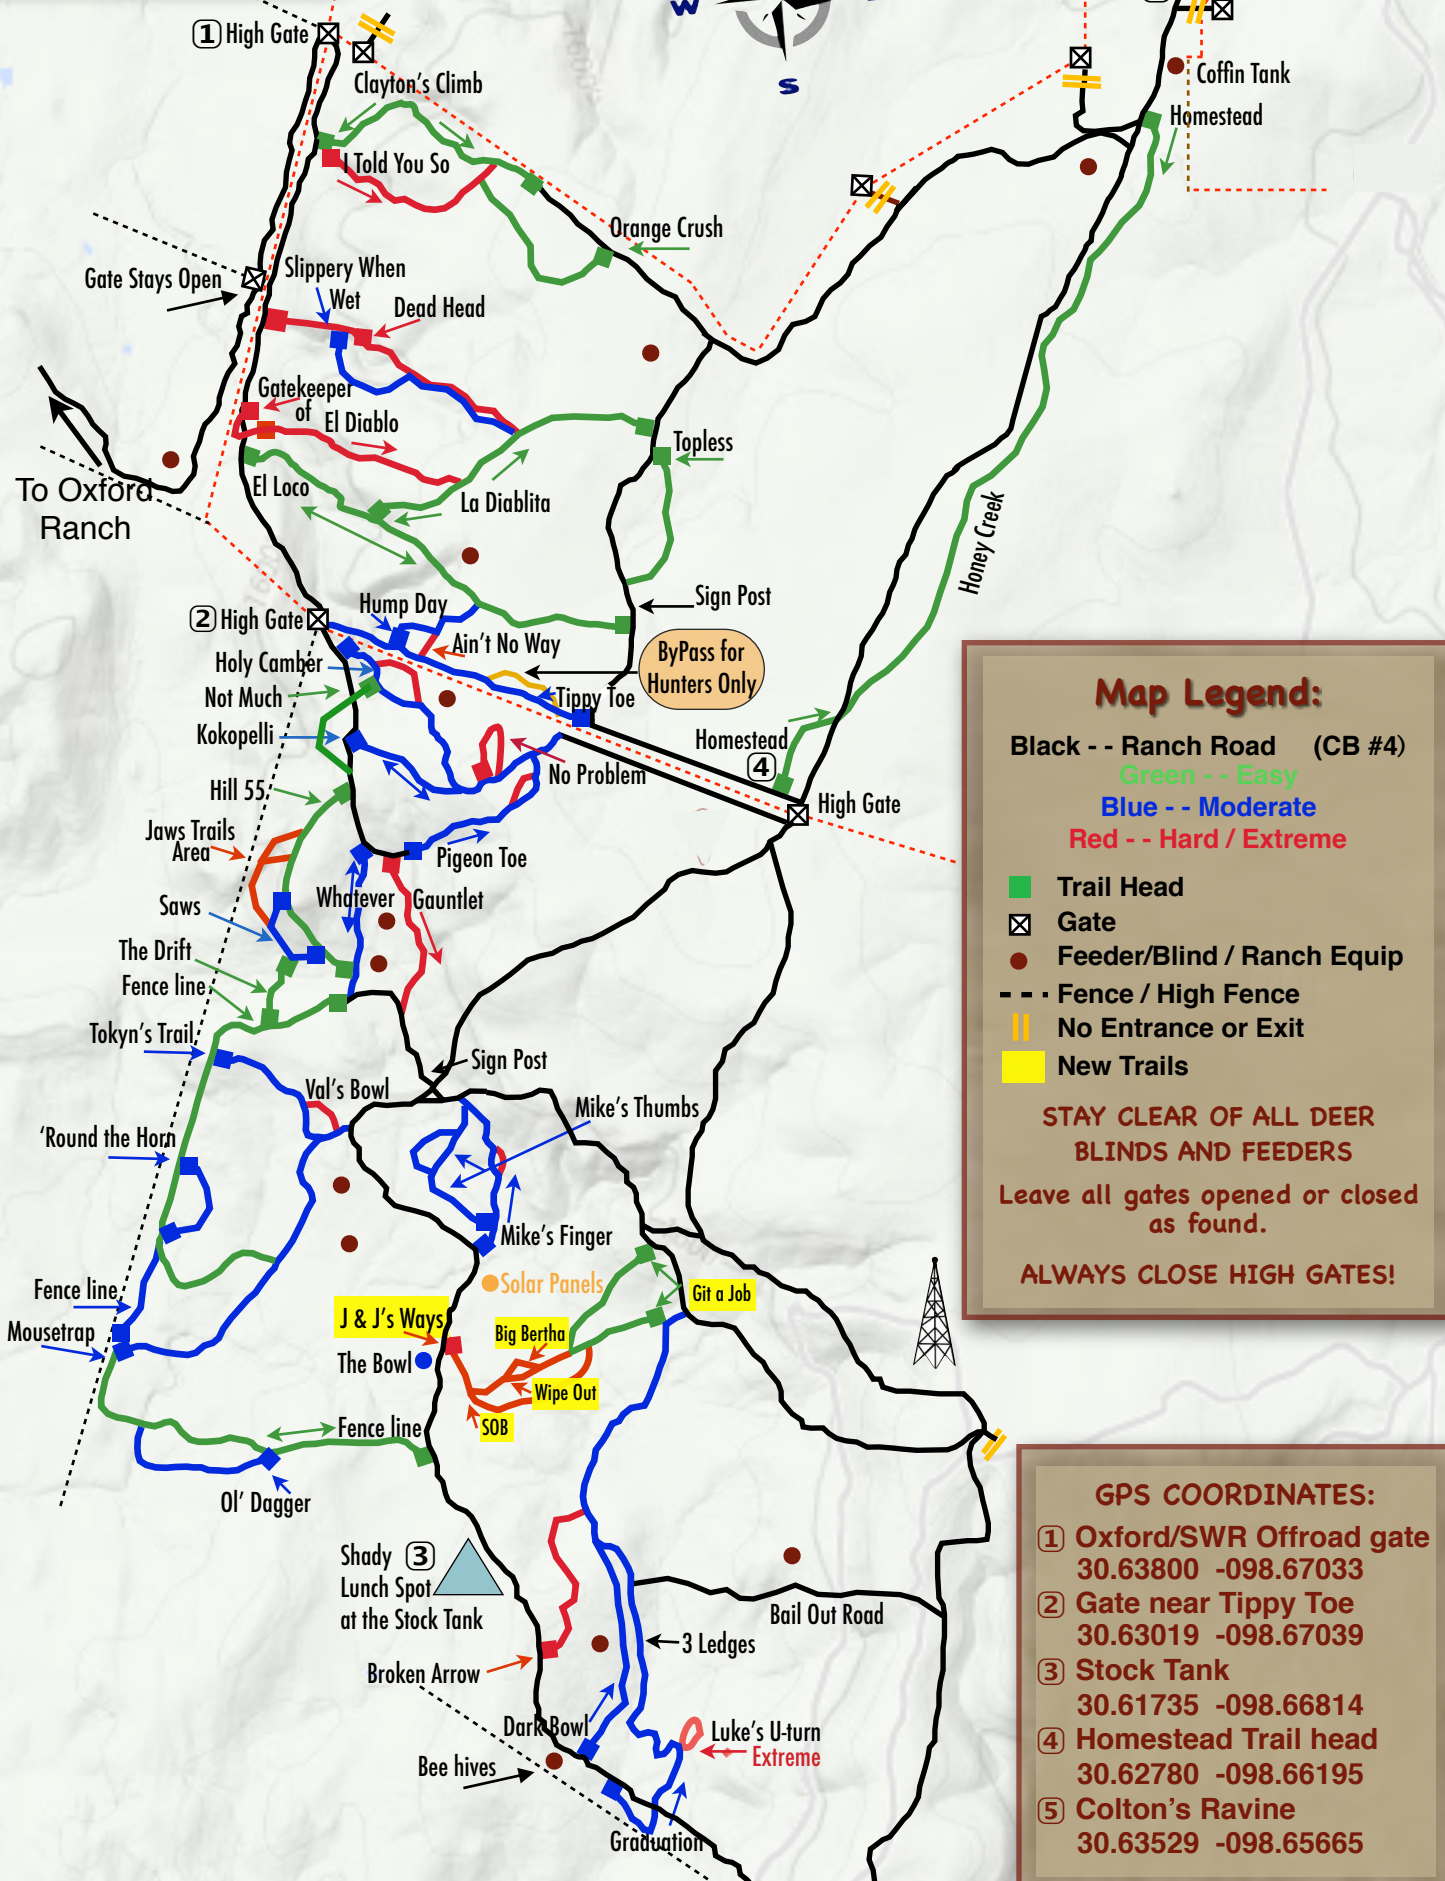

## Entrance/Exit

Oxford/SWR Offroad Gate  
(Keep Gate Closed)

Stay off new ranch road in this area.

To Oxford Ranch

## Map Legend:

Black - - Ranch Road (CB #4)  
 Green - - Easy  
 Blue - - Moderate  
 Red - - Hard / Extreme

- Trail Head
- X Gate
- Feeder/Blind / Ranch Equip
- - - Fence / High Fence
- || No Entrance or Exit
- New Trails

**STAY CLEAR OF ALL DEER BLINDS AND FEEDERS**  
 Leave all gates opened or closed as found.

**ALWAYS CLOSE HIGH GATES!**

## GPS COORDINATES:

- ① Oxford/SWR Offroad gate  
30.63800 -098.67033
- ② Gate near Tippy Toe  
30.63019 -098.67039
- ③ Stock Tank  
30.61735 -098.66814
- ④ Homestead Trail head  
30.62780 -098.66195
- ⑤ Colton's Ravine  
30.63529 -098.65665