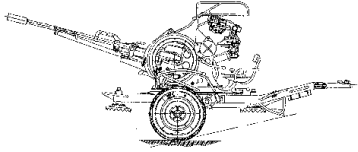

Ratings

Armor Class: Weapon (W)
Mobility: Static (S)

MR-4

2A13 23mm twin barrel autocannon
Ammunition: SCAP SCHE

Special Abilities: Air Defense
OPTICS: No enhanced Optics

Unit	Ammo	ROF	Range Effectiveness														Ammo Supply	ERA Mod.
			Range in hexes															
			0	1	2	3	4	6	8	10	12	14	16	18	20	22		
MR-4	SCAP*	5	6:7	6:6	5:6	4:5	3:5	2:4	1:3	1:2	—	—	—	—	—	—	40	—
	SCHE*	5	2	3	3	3	3	3	2	2	1	1	—	—	—	—		