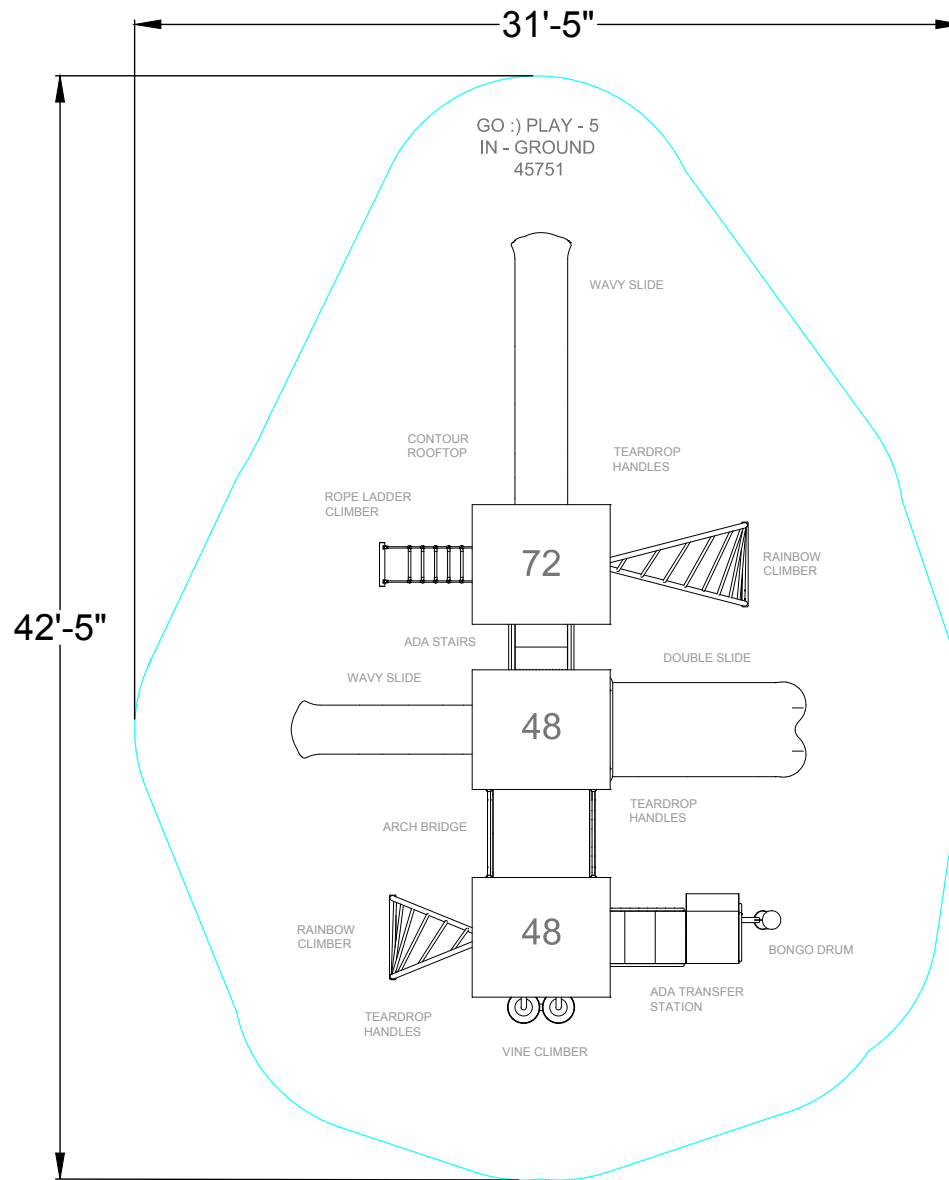

GO PLAY :) SYSTEM 5

DATE 03/27/2015
PROJECT GP 5
REVISION -
DESIGNER Xccent

MIN. "FALL ZONE"
 42'5" x 31'5"
MAX. FALL HEIGHT
 72"
AGES 5-12

	total	req'd
ELEVATED COMPONENTS	7	-
ACCESSIBLE ELEVATED COMPONENTS	7	4
GROUND LEVEL EVENTS	4	2
DIFFERENT TYPES of GROUND EVENTS	2	2
APPROX. SQ FT	1000	
APPROX. PERIM		120'