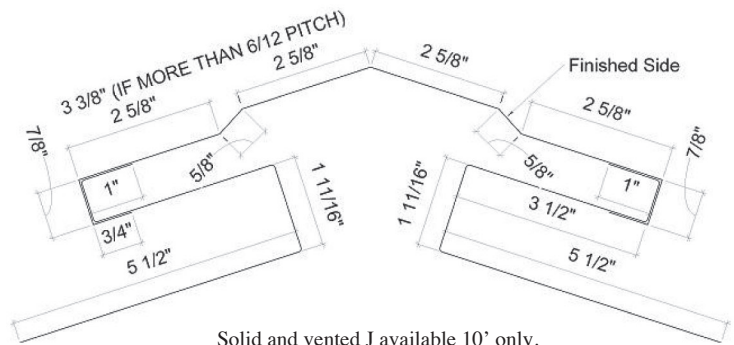

Standing Seam Trim

1

SS Rake Trim

2

SS Ridge Cap

Solid and vented J available 10' only.

3

SS Roof Edge

All trims are 4" over even foot unless otherwise noted (8'4"-20'4").
Special trim prices based on total inches x total bends. A hem is one bend.

*STOCKED TRIM

Standing Seam Trim

4

SS Dual Pitch

5

SS Side Wall Flashing

6

SS End Wall Flashing

7

SS W-Valley Flashing

All trims are 4" over even foot unless otherwise noted (8'4"-20'4").
Special trim prices based on total inches x total bends. A hem is one bend.

*STOCKED TRIM