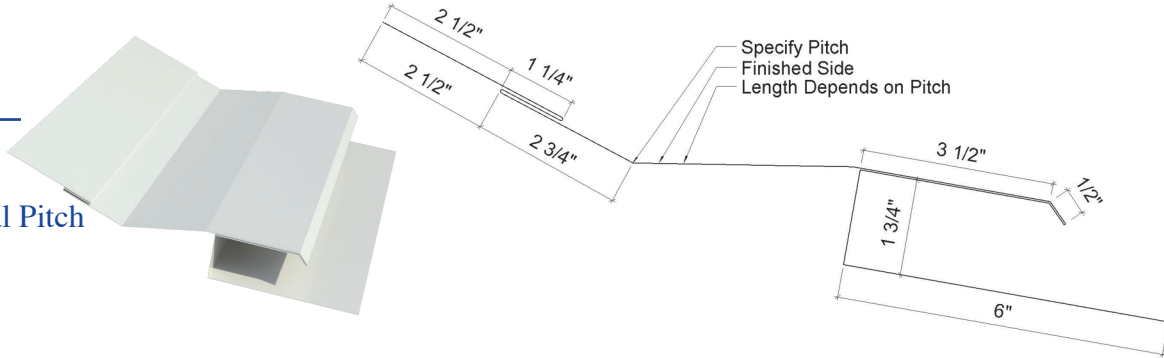

Standing Seam Trim

1

SS Rake Trim

2

SS Ridge Cap

Solid and vented J available 10' only.

3

SS Roof Edge

All trims are 4" over even foot unless otherwise noted (8'4"-20'4").
Special trim prices based on total inches x total bends. A hem is one bend.

*STOCKED TRIM

Standing Seam Trim

4

SS Dual Pitch

5

SS Side Wall Flashing

6

SS End Wall Flashing

7

SS W-Valley Flashing

All trims are 4" over even foot unless otherwise noted (8'4"-20'4").
Special trim prices based on total inches x total bends. A hem is one bend.

*STOCKED TRIM