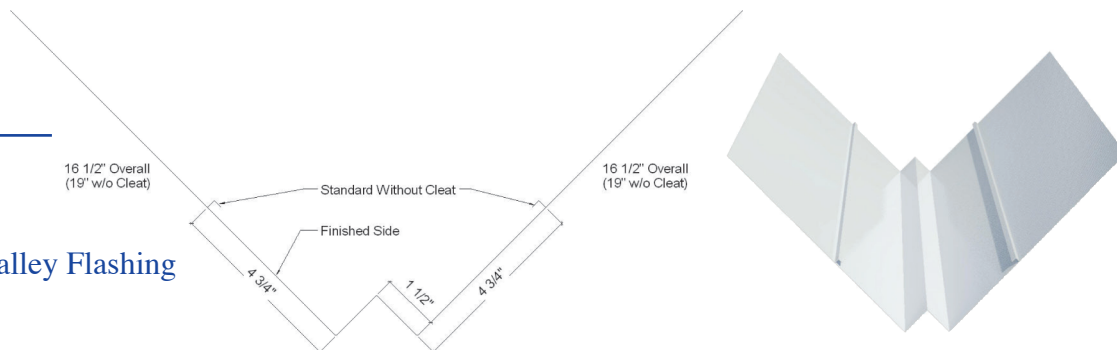

All trims are 4" over even foot unless otherwise noted (8'4"-20'4").
Special trim prices based on total inches x total bends. A hem is one bend.

*STOCKED TRIM

Standing Seam Trim

4

SS Dual Pitch

5

SS Side Wall Flashing

6

SS End Wall Flashing

7

SS W-Valley Flashing

All trims are 4" over even foot unless otherwise noted (8'4"-20'4").
Special trim prices based on total inches x total bends. A hem is one bend.

*STOCKED TRIM