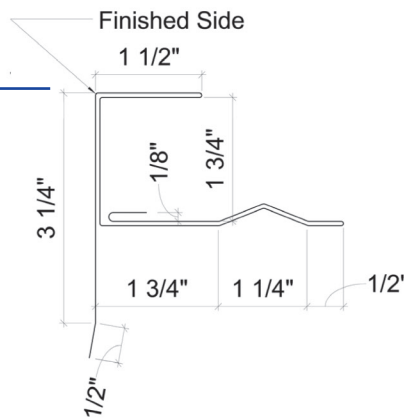

Standing Seam Trim

1

SS Rake Trim

2

SS Ridge Cap

Solid and vented J available 10' only.

3

SS Roof Edge

All trims are 4" over even foot unless otherwise noted (8'4"-20'4").
Special trim prices based on total inches x total bends. A hem is one bend.

*STOCKED TRIM

Standing Seam Trim

4

SS Dual Pitch

5

SS Side Wall Flashing

6

SS End Wall Flashing

7

SS W-Valley Flashing

All trims are 4" over even foot unless otherwise noted (8'4"-20'4").
Special trim prices based on total inches x total bends. A hem is one bend.

*STOCKED TRIM