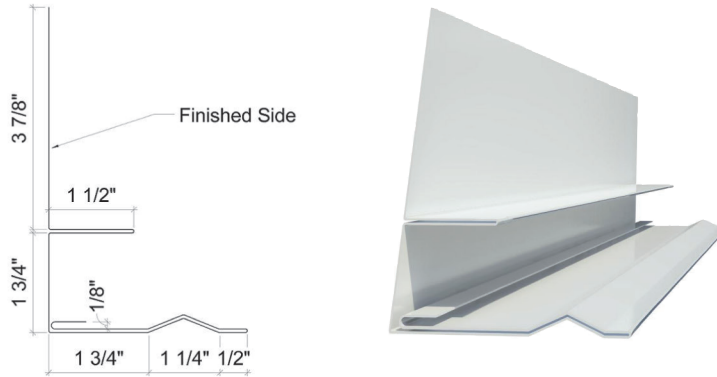

All trims are 4" over even foot unless otherwise noted (8'4"-20'4").
Special trim prices based on total inches x total bends. A hem is one bend.

*STOCKED TRIM

Standing Seam Trim

4

SS Dual Pitch

5

SS Side Wall Flashing

6

SS End Wall Flashing

7

SS W-Valley Flashing

All trims are 4" over even foot unless otherwise noted (8'4"-20'4").
Special trim prices based on total inches x total bends. A hem is one bend.

*STOCKED TRIM