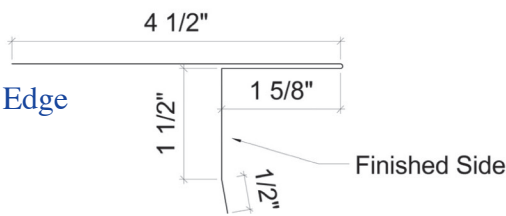

Standing Seam Trim

1

SS Rake Trim

2

SS Ridge Cap

Solid and vented J available 10' only.

3

SS Roof Edge

All trims are 4" over even foot unless otherwise noted (8'4"-20'4").
Special trim prices based on total inches x total bends. A hem is one bend.

*STOCKED TRIM

Standing Seam Trim

4

SS Dual Pitch

5

SS Side Wall Flashing

6

SS End Wall Flashing

7

SS W-Valley Flashing

All trims are 4" over even foot unless otherwise noted (8'4"-20'4").
Special trim prices based on total inches x total bends. A hem is one bend.

*STOCKED TRIM