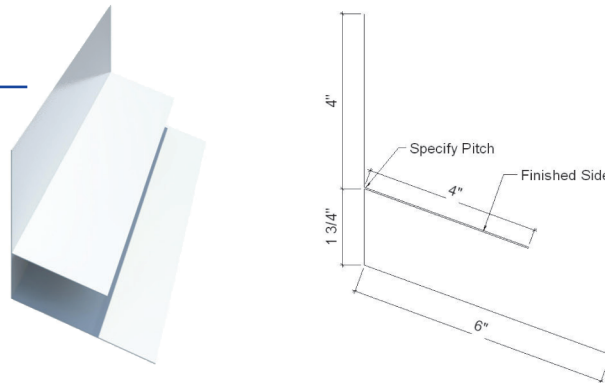

All trims are 4" over even foot unless otherwise noted (8'4"-20'4").
Special trim prices based on total inches x total bends. A hem is one bend.

*STOCKED TRIM

Standing Seam Trim

4

SS Dual Pitch

5

SS Side Wall Flashing

6

SS End Wall Flashing

7

SS W-Valley Flashing

All trims are 4" over even foot unless otherwise noted (8'4"-20'4").
Special trim prices based on total inches x total bends. A hem is one bend.

*STOCKED TRIM