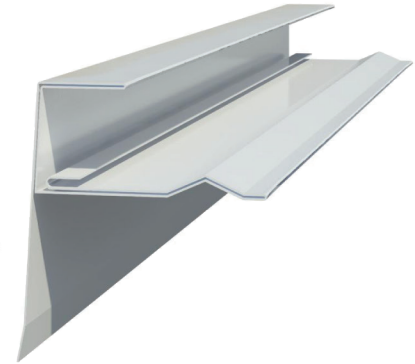

Standing Seam Trim

1

SS Rake Trim

2

SS Ridge Cap

Solid and vented J available 10' only.

3

SS Roof Edge

All trims are 4" over even foot unless otherwise noted (8'4"-20'4").
Special trim prices based on total inches x total bends. A hem is one bend.

*STOCKED TRIM

Standing Seam Trim

4

SS Dual Pitch

5

SS Side Wall Flashing

6

SS End Wall Flashing

7

SS W-Valley Flashing

All trims are 4" over even foot unless otherwise noted (8'4"-20'4").
Special trim prices based on total inches x total bends. A hem is one bend.

*STOCKED TRIM