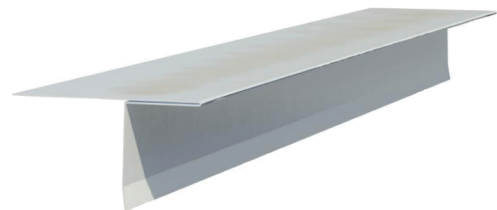

Standing Seam Trim

1

SS Rake Trim

2

SS Ridge Cap

Solid and vented J available 10' only.

3

SS Roof Edge

All trims are 4" over even foot unless otherwise noted (8'4"-20'4").
Special trim prices based on total inches x total bends. A hem is one bend.

*STOCKED TRIM

Standing Seam Trim

4

SS Dual Pitch

5

SS Side Wall Flashing

6

SS End Wall Flashing

7

SS W-Valley Flashing

All trims are 4" over even foot unless otherwise noted (8'4"-20'4").
Special trim prices based on total inches x total bends. A hem is one bend.

*STOCKED TRIM