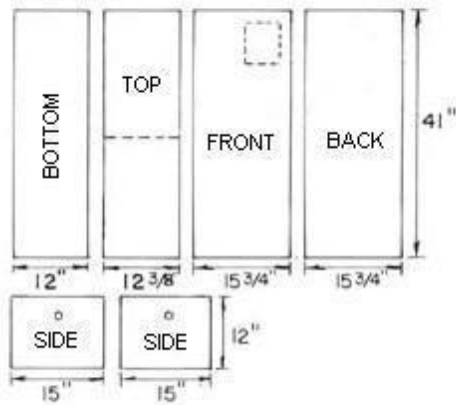

Barn Owl Nest Box Plans

The Barn Owl is perhaps the most widespread of all land birds, found on every continent and on many island groups. Barn Owls hunt at night in open or semi-open country, quartering low over marshes, grasslands, and fields. By day, Barn Owls roost in hollow trees, crevices in cliffs, and in buildings such as barns, abandoned buildings, and church towers. Below are two versions of Barn Owl nest boxes.

Barn Owl Nest Box Plans

BOX TYPE A

BOX TYPE B

BOX TYPE A

BOX TYPE B