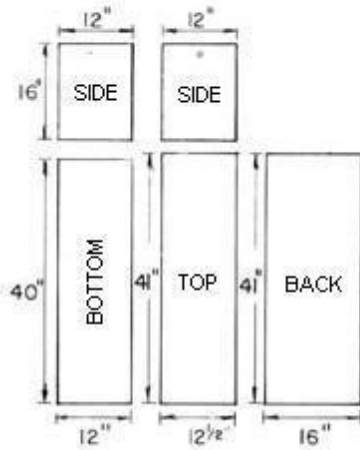

Barn Owl Nest Box Plans

The Barn Owl is perhaps the most widespread of all land birds, found on every continent and on many island groups. Barn Owls hunt at night in open or semi-open country, quartering low over marshes, grasslands, and fields. By day, Barn Owls roost in hollow trees, crevices in cliffs, and in buildings such as barns, abandoned buildings, and church towers. Below are two versions of Barn Owl nest boxes.

Barn Owl Nest Box Plans

BOX TYPE A

BOX TYPE B

BOX TYPE A

BOX TYPE B