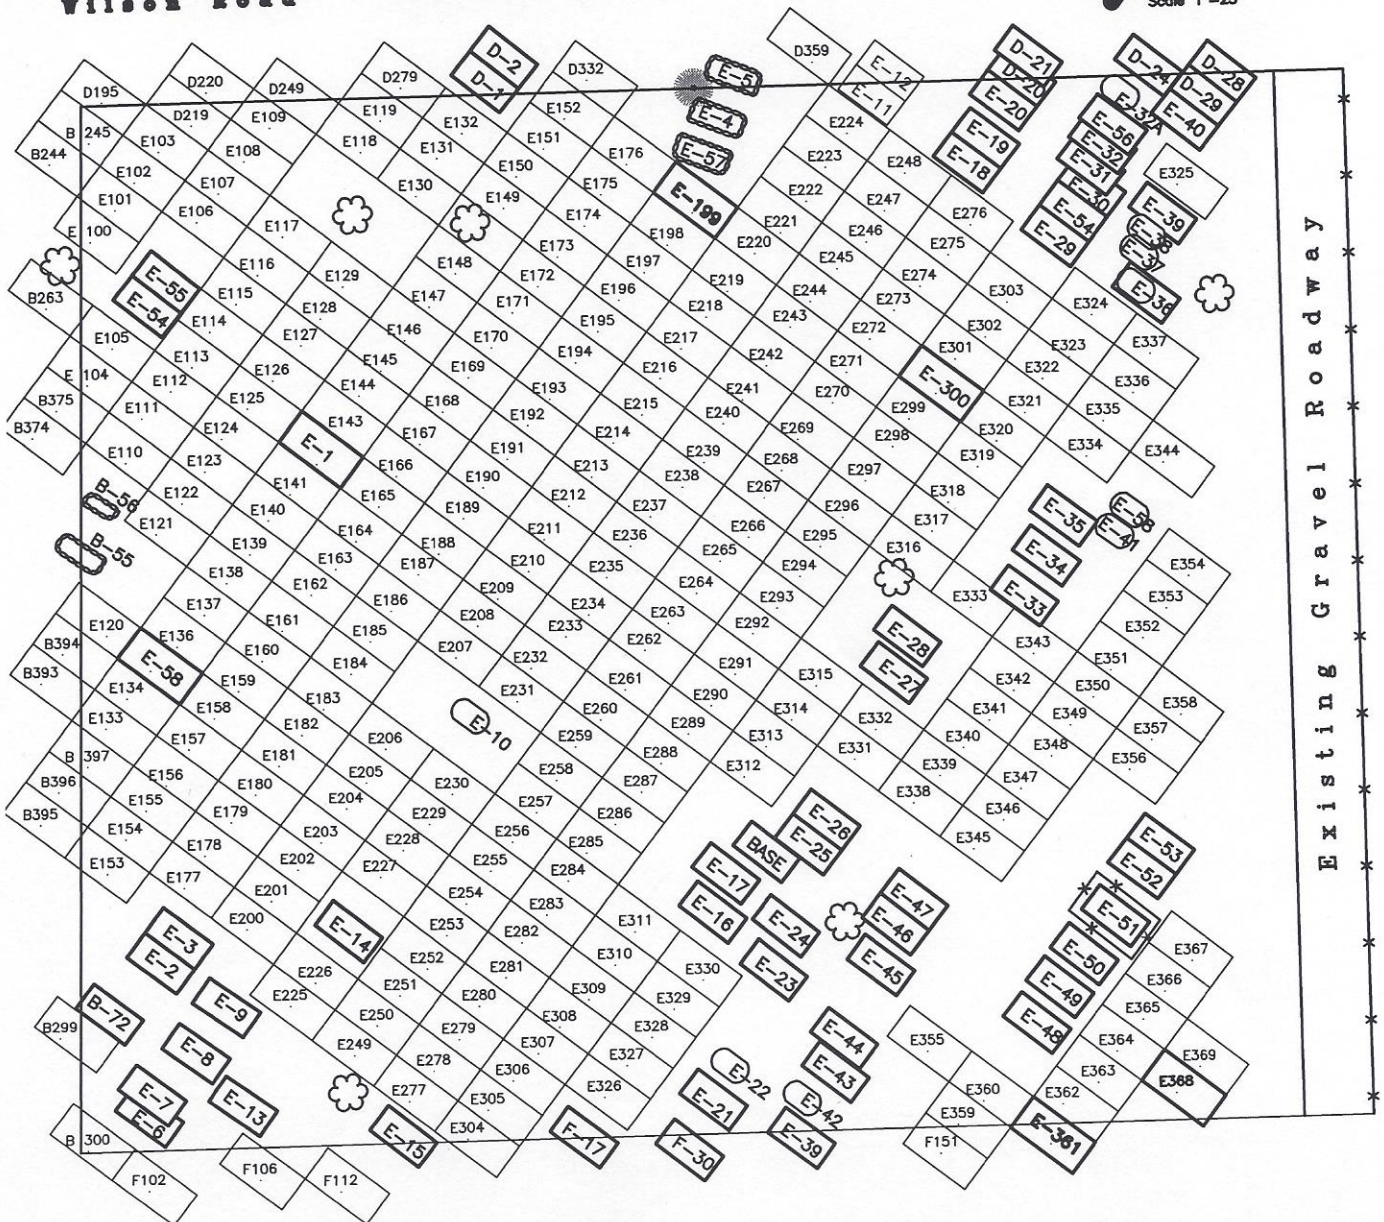

# Old Red Rock Cemetery Bastrop County, Texas Section A

REVISED ON MAY 1, 2014

Wilson Road

# Old Red Rock Cemetery Bastrop County, Texas Section B

REVISED ON MAY 1, 2014

Wilson Road

# Old Red Rock Cemetery Bastrop County, Texas Section C

Wilson Road

REVISED ON MAY 1, 2014

GRAVEL PARKING AREA

### Section E

Wilson Road

REVISED ON MAY 1, 2014

Scale 1"=25'