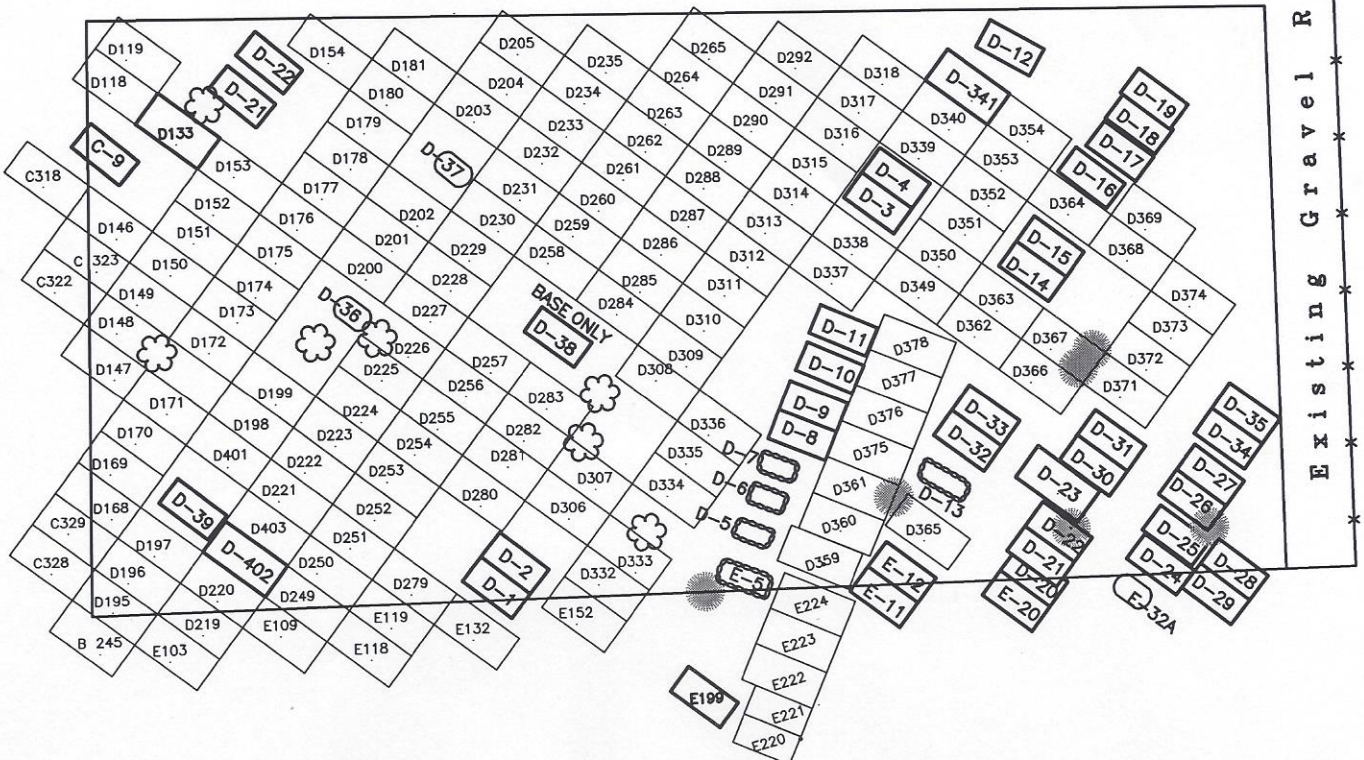

# Old Red Rock Cemetery Bastrop County, Texas Section A

REVISED ON MAY 1, 2014

Wilson Road

# Old Red Rock Cemetery Bastrop County, Texas Section B

REVISED ON MAY 1, 2014

Wilson Road

# Old Red Rock Cemetery Bastrop County, Texas Section C

Wilson Road

REVISED ON MAY 1, 2014

GRAVEL PARKING AREA

# Old Red Rock Cemetery Bastrop County, Texas Section D

REVISED ON MAY 1, 2014

Scale 1"=25'

GRAVEL PARKING AREA