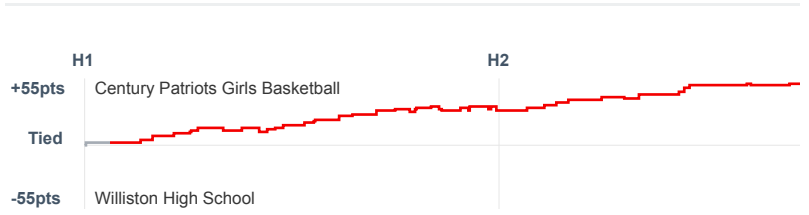

Box Score Report

Century Patriots Girls Basketball vs Williston High School - Jan 5, 2018 - W 79-24

Period Stats

	1	2	
CHS	46	33	79
WHS	17	7	24

Run Graph

Team Stats

	CHS	WHS
FG Made/Attempted	31/67	9/46
Field Goal %	46.3%	19.6%
Effective Field Goal %	52.2%	21.7%
2FG Made/Attempted	23/42	7/36
2FG %	54.8%	19.4%
3FG Made/Attempted	8/25	2/10
3FG %	32.0%	20.0%
FT Made/Attempted	9/12	4/5
Free Throw %	75.0%	80.0%
Points Per Possession	1.22	0.38
Transition Points	8	0
Points Off Turnovers	35	2
Second Chance Points	21	3
Points in the Paint	40	8
Offensive Rebounds	21	7
Defense Rebounds	28	15
Assists	20	4
Deflections	18	11
Steals	16	9
Blocks	2	3
Turnovers	13	22
Personal Fouls	7	12
Charges Taken	0	0

Century Patriots Girls Basketball

Williston High School

Century Patriots Girls Basketball's Player Stats

Name	Pts	FG	3FG	FT	+/-	MINS	OREB	DREB	AST	DEFL	STL	BLK	TO	FOUL
#3 Ella Fridley	2	1/2	0/1	0/0	+ 6	8	0	0	0	1	0	0	0	0
#10 Mya Klein	2	1/2	0/0	0/0	+ 5	9	0	1	1	1	2	0	0	0
#11 Jessica Keller	0	0/1	0/0	0/0	+ 2	6	0	1	0	2	1	0	1	0
#12 Jocelyn Julson	6	3/6	0/1	0/0	+ 4	4	0	0	0	1	1	0	0	0
#13 Chloe Markovic	2	1/4	0/2	0/0	+ 12	11	1	0	0	2	0	0	0	0
#14 Megan Anderson	6	2/6	2/6	0/0	+ 19	17	0	1	1	0	0	0	1	0
#15 Katelyn Selensky	11	4/9	3/6	0/0	+ 41	19	0	3	5	4	2	0	0	0
#21 Amber Domres	4	1/1	1/1	1/2	+ 10	9	0	1	1	1	1	0	3	1
#22 Bailee Otterness	10	3/5	0/0	4/5	+ 38	19	4	0	2	4	1	0	0	0
#24 Julia Fitterer	2	1/1	0/0	0/0	+ 14	10	1	1	3	0	1	0	0	0
#25 Brooke Pfaff	0	0/2	0/0	0/0	+ 6	4	0	1	0	0	0	0	0	0
#32 Lauren Ware	14	6/8	0/0	2/3	+ 44	20	3	7	2	0	1	2	2	2
#33 Hailey Fletcher	2	1/1	0/0	0/0	+ 3	5	2	1	0	0	0	0	1	1
#35 Mariya Kinnebrew	3	1/7	1/5	0/0	+ 34	13	3	1	3	1	3	0	0	2
#40 Lilly Keplin	15	6/11	1/3	2/2	+ 34	17	4	5	2	1	3	0	5	1
#42 Missy Grosz	0	0/1	0/0	0/0	+ 3	4	1	1	0	0	0	0	0	0