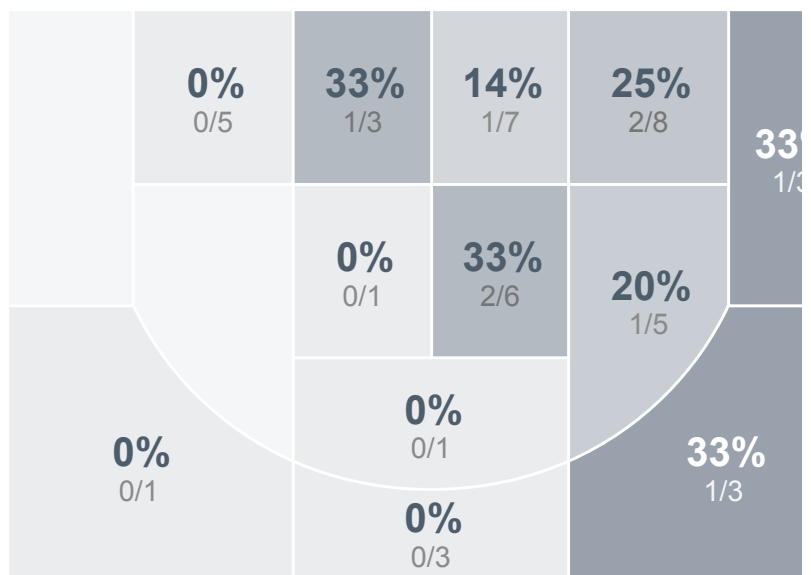

Box Score Report

Century Patriots Girls Basketball vs Williston High School - Jan 5, 2018 - W 79-24

Period Stats

	1	2	
CHS	46	33	79
WHS	17	7	24

Run Graph

Team Stats

	CHS	WHS
FG Made/Attempted	31/67	9/46
Field Goal %	46.3%	19.6%
Effective Field Goal %	52.2%	21.7%
2FG Made/Attempted	23/42	7/36
2FG %	54.8%	19.4%
3FG Made/Attempted	8/25	2/10
3FG %	32.0%	20.0%
FT Made/Attempted	9/12	4/5
Free Throw %	75.0%	80.0%
Points Per Possession	1.22	0.38
Transition Points	8	0
Points Off Turnovers	35	2
Second Chance Points	21	3
Points in the Paint	40	8
Offensive Rebounds	21	7
Defense Rebounds	28	15
Assists	20	4
Deflections	18	11
Steals	16	9
Blocks	2	3
Turnovers	13	22
Personal Fouls	7	12
Charges Taken	0	0

Century Patriots Girls Basketball

Williston High School

Century Patriots Girls Basketball's Player Stats

Name	Pts	FG	3FG	FT	+/-	MINS	OREB	DREB	AST	DEFL	STL	BLK	TO	FOUL
#3 Ella Fridley	2	1/2	0/1	0/0	+ 6	8	0	0	0	1	0	0	0	0
#10 Mya Klein	2	1/2	0/0	0/0	+ 5	9	0	1	1	1	2	0	0	0
#11 Jessica Keller	0	0/1	0/0	0/0	+ 2	6	0	1	0	2	1	0	1	0
#12 Jocelyn Julson	6	3/6	0/1	0/0	+ 4	4	0	0	0	1	1	0	0	0
#13 Chloe Markovic	2	1/4	0/2	0/0	+ 12	11	1	0	0	2	0	0	0	0
#14 Megan Anderson	6	2/6	2/6	0/0	+ 19	17	0	1	1	0	0	0	1	0
#15 Katelyn Selensky	11	4/9	3/6	0/0	+ 41	19	0	3	5	4	2	0	0	0
#21 Amber Domres	4	1/1	1/1	1/2	+ 10	9	0	1	1	1	1	0	3	1
#22 Bailee Otterness	10	3/5	0/0	4/5	+ 38	19	4	0	2	4	1	0	0	0
#24 Julia Fitterer	2	1/1	0/0	0/0	+ 14	10	1	1	3	0	1	0	0	0
#25 Brooke Pfaff	0	0/2	0/0	0/0	+ 6	4	0	1	0	0	0	0	0	0
#32 Lauren Ware	14	6/8	0/0	2/3	+ 44	20	3	7	2	0	1	2	2	2
#33 Hailey Fletcher	2	1/1	0/0	0/0	+ 3	5	2	1	0	0	0	0	1	1
#35 Mariya Kinnebrew	3	1/7	1/5	0/0	+ 34	13	3	1	3	1	3	0	0	2
#40 Lilly Keplin	15	6/11	1/3	2/2	+ 34	17	4	5	2	1	3	0	5	1
#42 Missy Grosz	0	0/1	0/0	0/0	+ 3	4	1	1	0	0	0	0	0	0