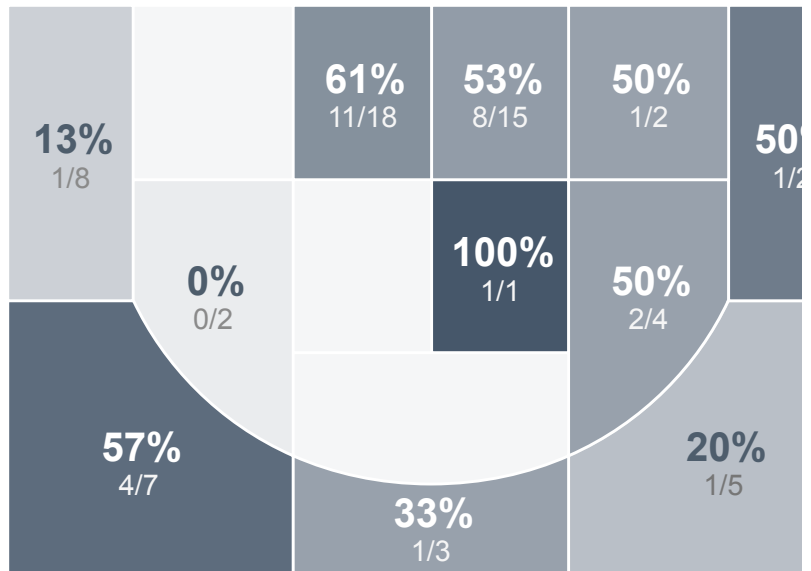

Team Stats

	CHS	WHS
FG Made/Attempted	31/67	9/46
Field Goal %	46.3%	19.6%
Effective Field Goal %	52.2%	21.7%
2FG Made/Attempted	23/42	7/36
2FG %	54.8%	19.4%
3FG Made/Attempted	8/25	2/10
3FG %	32.0%	20.0%
FT Made/Attempted	9/12	4/5
Free Throw %	75.0%	80.0%
Points Per Possession	1.22	0.38
Transition Points	8	0
Points Off Turnovers	35	2
Second Chance Points	21	3
Points in the Paint	40	8
Offensive Rebounds	21	7
Defense Rebounds	28	15
Assists	20	4
Deflections	18	11
Steals	16	9
Blocks	2	3
Turnovers	13	22
Personal Fouls	7	12
Charges Taken	0	0

Century Patriots Girls Basketball