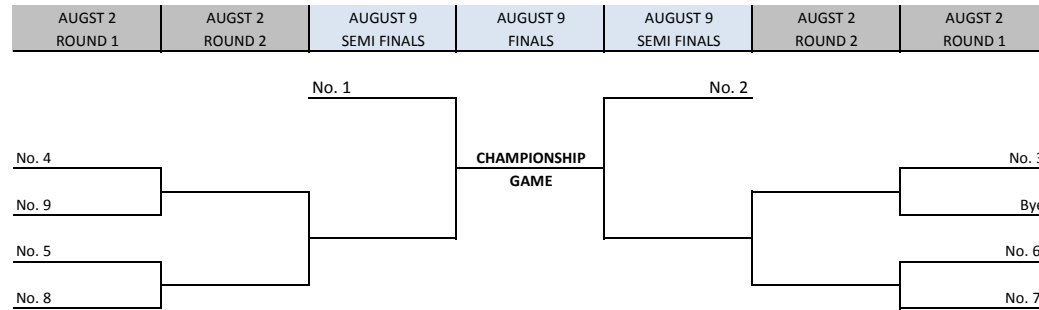

Top line is your team. The row of boxes below are your oppents for that scheduled day. If your opponent is in bold, then it is your Home Game.

For example: Joy Christian's scheduled game for April 26th is against Antioch. It is in bold, thus a HOME game for Joy Christian.

Captains must decide time and place by Wednesday prior to the scheduled game day.

Game results must be emailed to commissioner (jk_racing@msn.com) by following Monday morning by both team's Captains.

Home Team MUST secure the field, furnish a new game ball (Clinchers), bases, home plate strikezone extension mat, foul line cones, and **first aid kit**.

Home Team opens with a prayer and Away team closes with a prayer.

Holiday weekends are MANDATORY bye weeks which are dedicated for family time.

Church	Captain	Phone number	Email	Preferred Game Time	Home Field
Antioch	Jefferson Chae	973 943-0332	jefferson.chae@gmail.com	4:00 PM	Livingston H.S.
	Steve Noh	201 787-2599	snohcones@gmail.com		
Arcola Covenant Church	Michael Ahn	201 248-4738	mahns521@gmail.com		Paramus H.S.
Cornerstone Fellowship	Kane Park		KanePark@Gmail.com	After 1:00 PM	
Joy Christian Fellowship	Paul Kim	917 589-3132	paul.kim@wfdvisors.com	After 4.30PM or Saturdays	Tenafly H.S.
	Bobby Choe	917 968-4070	bobbychoe@gmail.com		
Metro Community Church	Doug Paik	551 404-6999	silverton@ureach.com	4:00 PM	Tenafly H.S.
New Hope Fellowship	Dan Sin		dansin2@gmail.com	6:00 PM	Sleepy Hollow H.S.
	Ken Ko	212 363-0498	kk505001@gmail.com		
New Mercy	Timothy Kim		timothyik89@gmail.com		Leonia H.S.
PCNJ	Yoo Keun (Paul)	201 390-3989	paulk721@gmail.com		
	Peter Chung	201 221-6130	pchung26@gmail.com		
Remnant Presbyterian	Christian Chung		nyyrock@yahoo.com	6:00 PM	Central Park
	James Hahn	631 464-1863	jamesihahn@gmail.com		
Sojourner Presbyterian	Isaac Jung		isaac.jung@gmail.com		
	Jeff Suh		jeffsuh@gmail.com		
Commissioners	Doug Paik	551 404-6999	silverton@ureach.com		
	Jones Kim	718 930-3293	jk_racing@msn.com