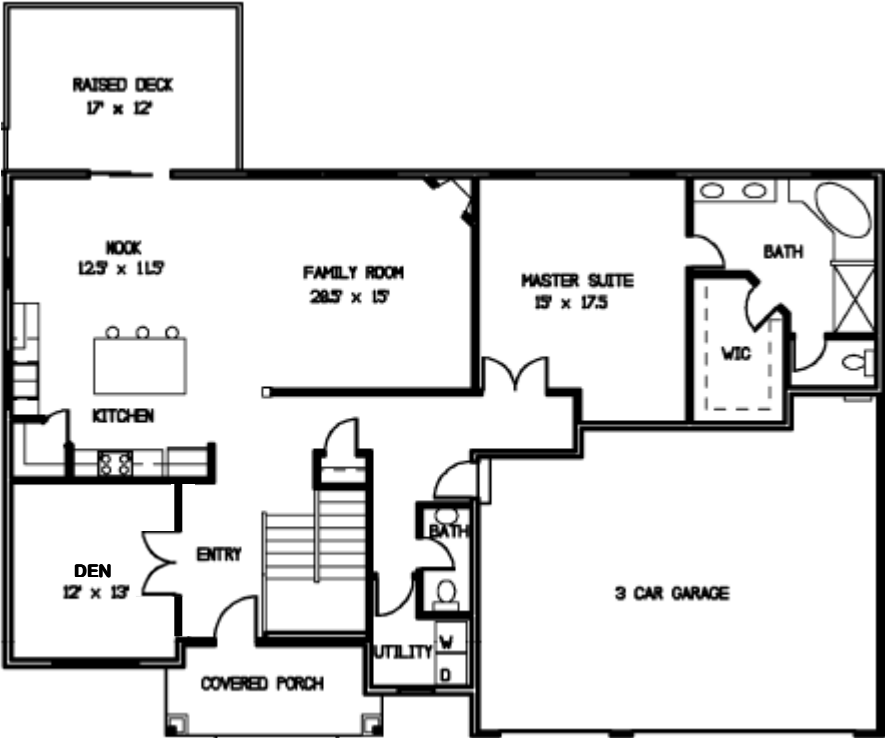

STONECREST ESTATES

3099 Plan

4 Bedroom, 2.5 Bath, Bonus,
Den, Deck, 3 Car Garage

Approximately 3099 sf

Main Floor

Lower Floor

Prices, features, illustrations and information are subject to change without notice.