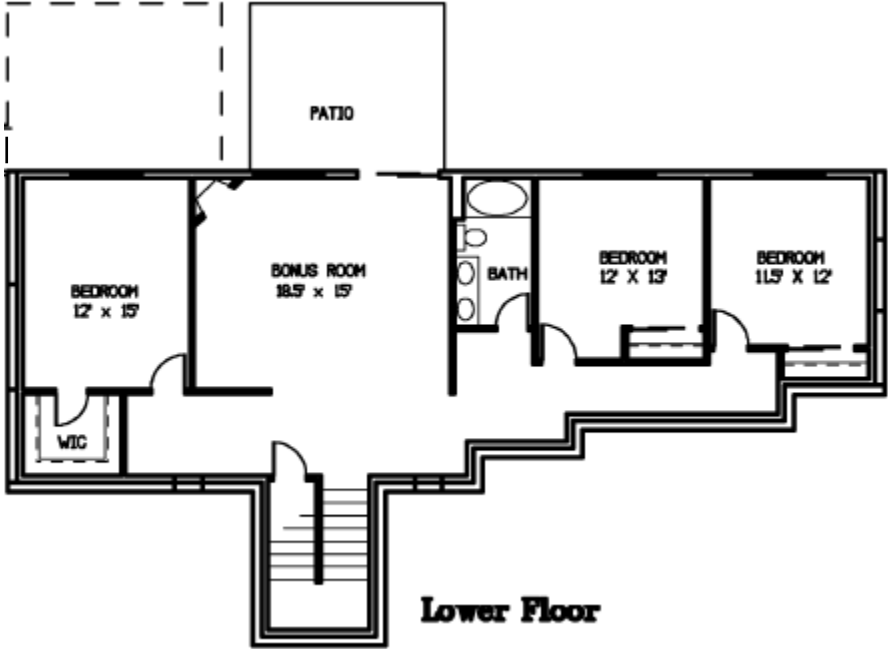

STONECREST ESTATES

3099 Plan

4 Bedroom, 2.5 Bath, Bonus,
Den, Deck, 3 Car Garage

Approximately 3099 sf

Main Floor

Lower Floor

Prices, features, illustrations and information are subject to change without notice.