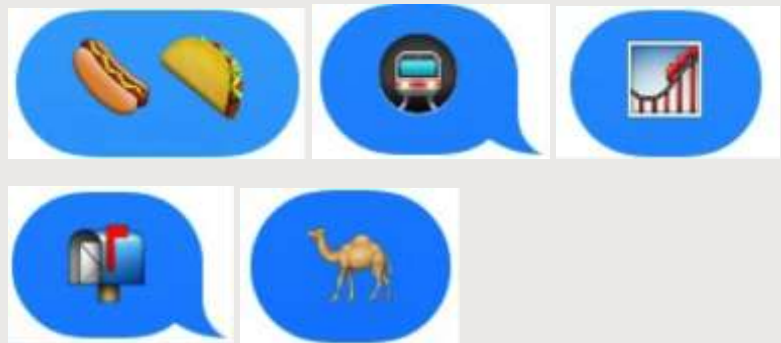

BE ADVISED: THIS CONTENT IS SEXUALLY EXPLICIT AND GRAPHIC.

Courtesy of : <http://educateempowerkids.org>

Genitalia:

Most commonly used emojis for male and female respectively. The Peach can also be interchanged for a butt (homosexual). Important to take note with whom the exchange is taking place to determine what is what.

Other emojis used for Penis:

Other emojis used for Vagina:

Breasts:

Intercourse :

Most commonly used for intercourse. Also used for manual stimulation (female).

Other emojis used for intercourse :

Manual stimulation (male):

Oral sex:

Other:

69 sexual position

Often when chatting with a stranger, through an app or otherwise, this is used to verify the person's age.

Orgasm, both for male and female interchangeably.

Male orgasm