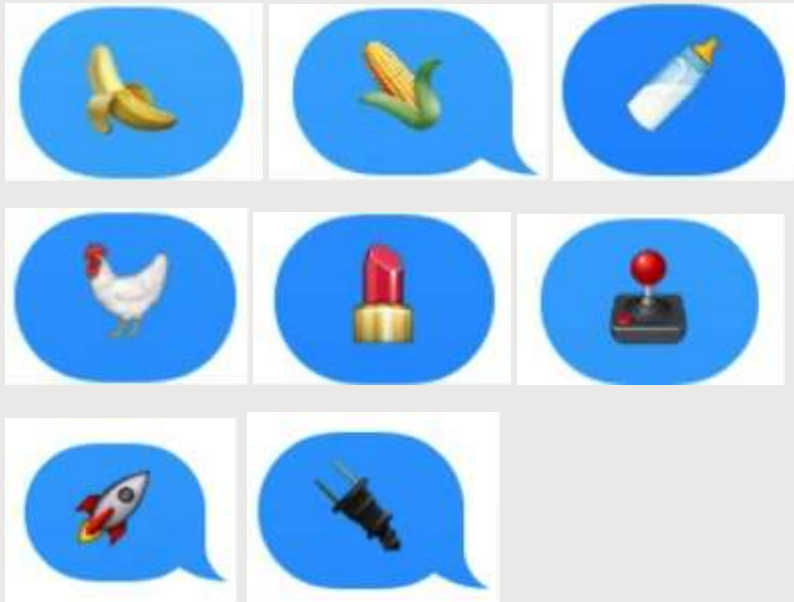

BE ADVISED: THIS CONTENT IS SEXUALLY EXPLICIT AND GRAPHIC.

Courtesy of : <http://educateempowerkids.org>

Genitalia:

Most commonly used emojis for male and female respectively. The Peach can also be interchanged for a butt (homosexual). Important to take note with whom the exchange is taking place to determine what is what.

Other emojis used for Penis:

Other emojis used for Vagina:

Breasts:

Intercourse :

Most commonly used for intercourse. Also used for manual stimulation (female).

Other emojis used for intercourse :

Manual stimulation (male):

Oral sex:

Other:

69 sexual position

Often when chatting with a stranger, through an app or otherwise, this is used to verify the person's age.

Orgasm, both for male and female interchangeably.

Male orgasm