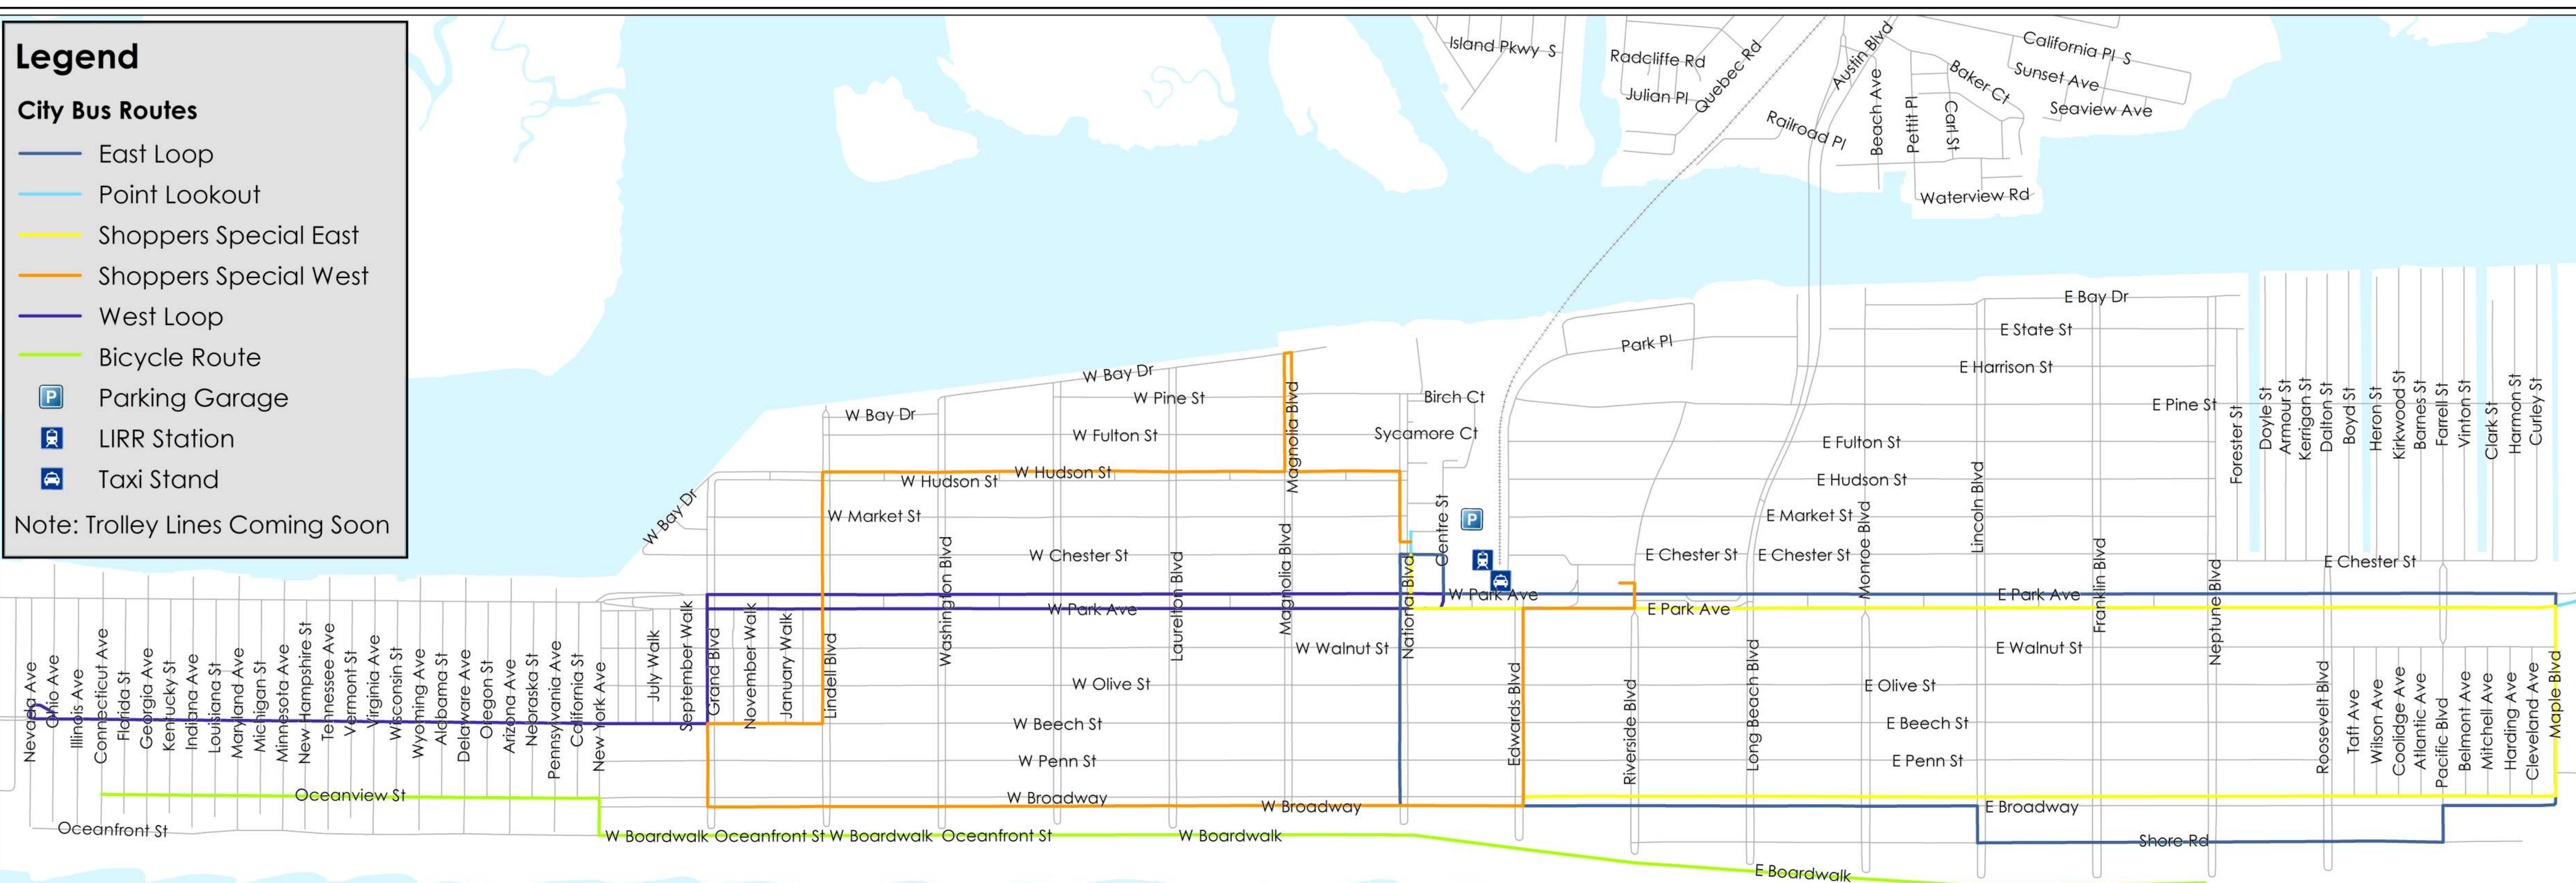

# TRANSPORTATION

## Legend

### City Bus Routes

- East Loop
- Point Lookout
- Shoppers Special East
- Shoppers Special West
- West Loop
- Bicycle Route
- Parking Garage
- LIRR Station
- Taxi Stand

Note: Trolley Lines Coming Soon