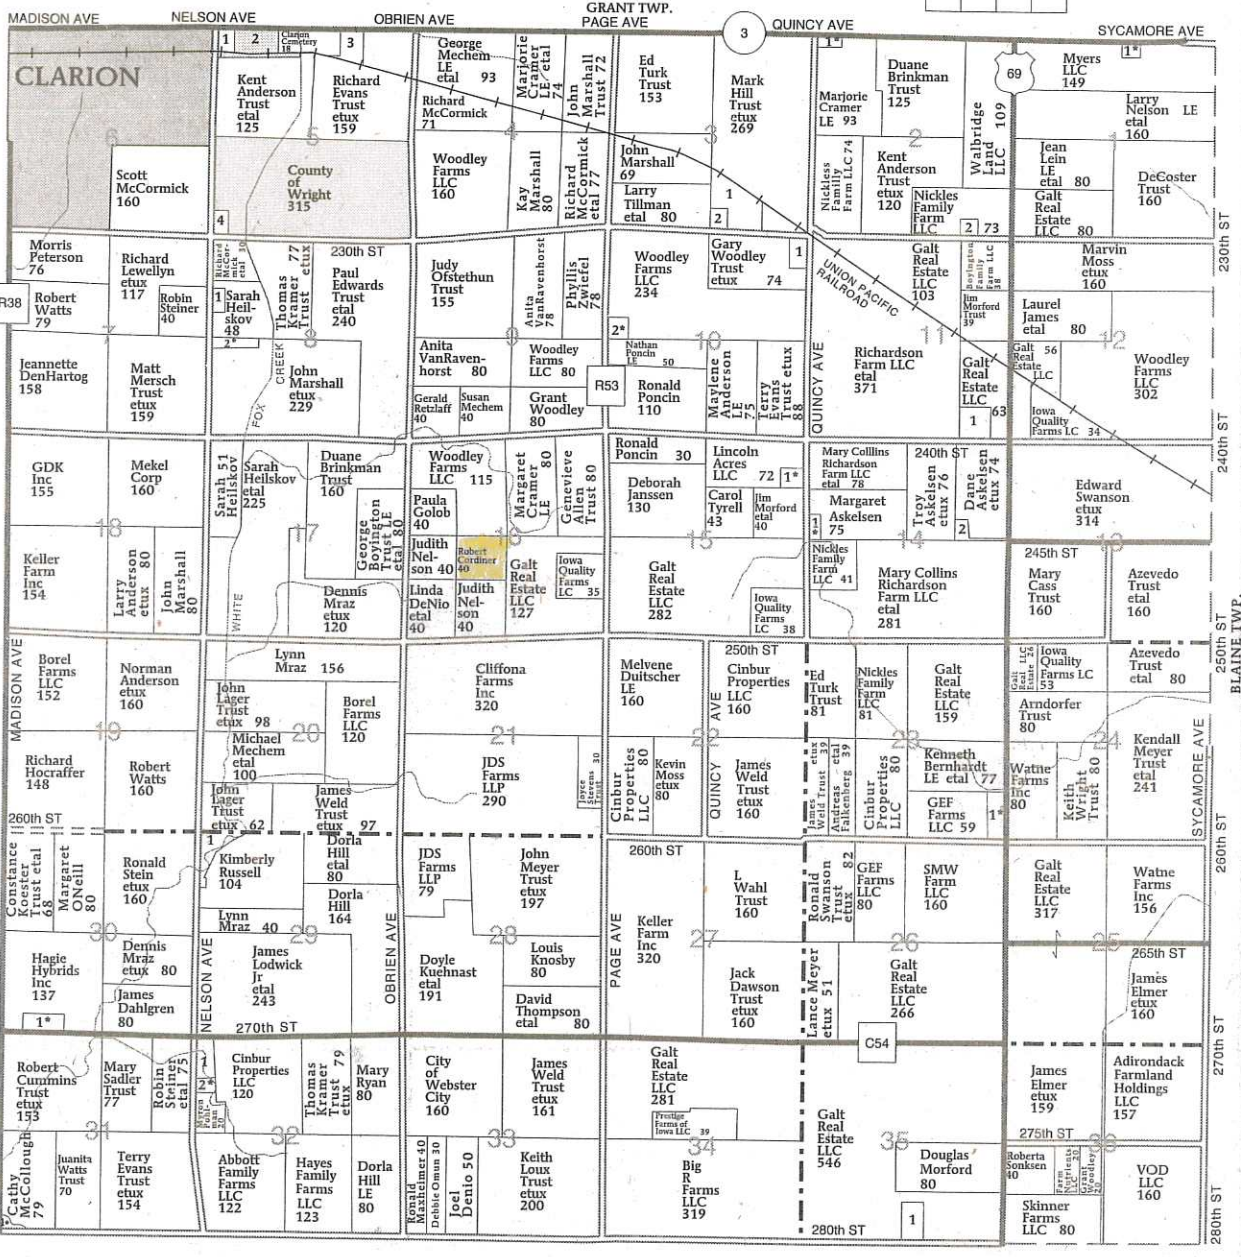

SPORTSMEN Hunters What Our Book Can Do For You Fishermen

- Find hunting and fishing areas owned by U.S. Wildlife or Game & Fish Depts.
- Identifies names of rural residents and landowners to obtain permission to hunt and fish.
- Find the best and shortest routes and identifies the type of roads, like paved, gravel, etc.
- Two page county map.
- Yearly updated Township maps

T-91-N

LINCOLN PLAT

R-24-W

LINCOLN TOWNSHIP

- SECTION 1**
1. Homeyer, Cody etux 6
- SECTION 2**
1. Cramer LE, Marjorie etal 13
2. Askelsen, Dane 7
- SECTION 3**
1. Woodley Farms LLC 34

2. Woodleigh Farm LLC 5
- SECTION 5**
1. Maasdam, Lawrence 7
2. City of Clarion 15
3. Evergreen Cemetery Assn 7
4. Smith, Steven 8
- SECTION 8**
1. Berning, Natalie 5
2. Hoang, Sam etux 9

- SECTION 31**
1. Anderson, Larry etux 13
- SECTION 32**
1. Pohlman, Myron 14
2. Jergenson, Chad etux 6
- SECTION 35**
1. Iowa Quality Farms LC 14