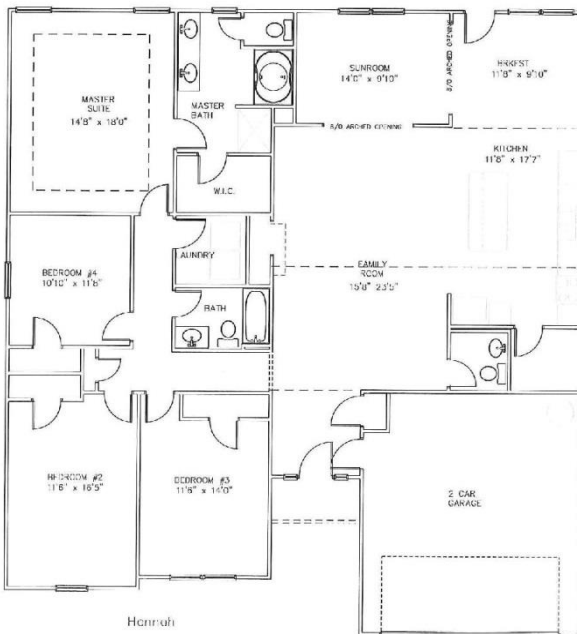

802 Brandon Dr—Lot 1 Walter's Ridge
Winder, GA 30680

The Hannah Floor Plan

\$176,900

4 Bedroom/2 ½ Bath

Open Concept Floor Plan

2 Car Garage

Formal Dining Room

Granite Countertops and Stain
Grade Cabinets in Kitchen

Vinyl Siding with Brick Accents

Large Bedrooms

Bronze Lighting and Hardware

Seller Pays toward closing costs
with preferred lender

**Not actual picture of home, but one
of same floor plan. Plan specs, prices,
and dimensions subject to change
without prior notice.