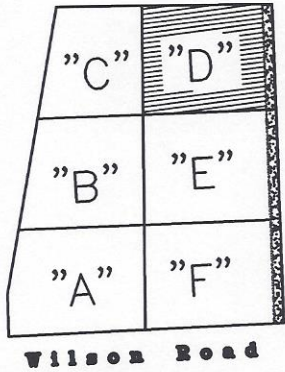

Old Red Rock Cemetery Bastrop County, Texas Section D

REVISED ON MAY 1, 2014

Scale 1"=25'

GRAVEL PARKING AREA