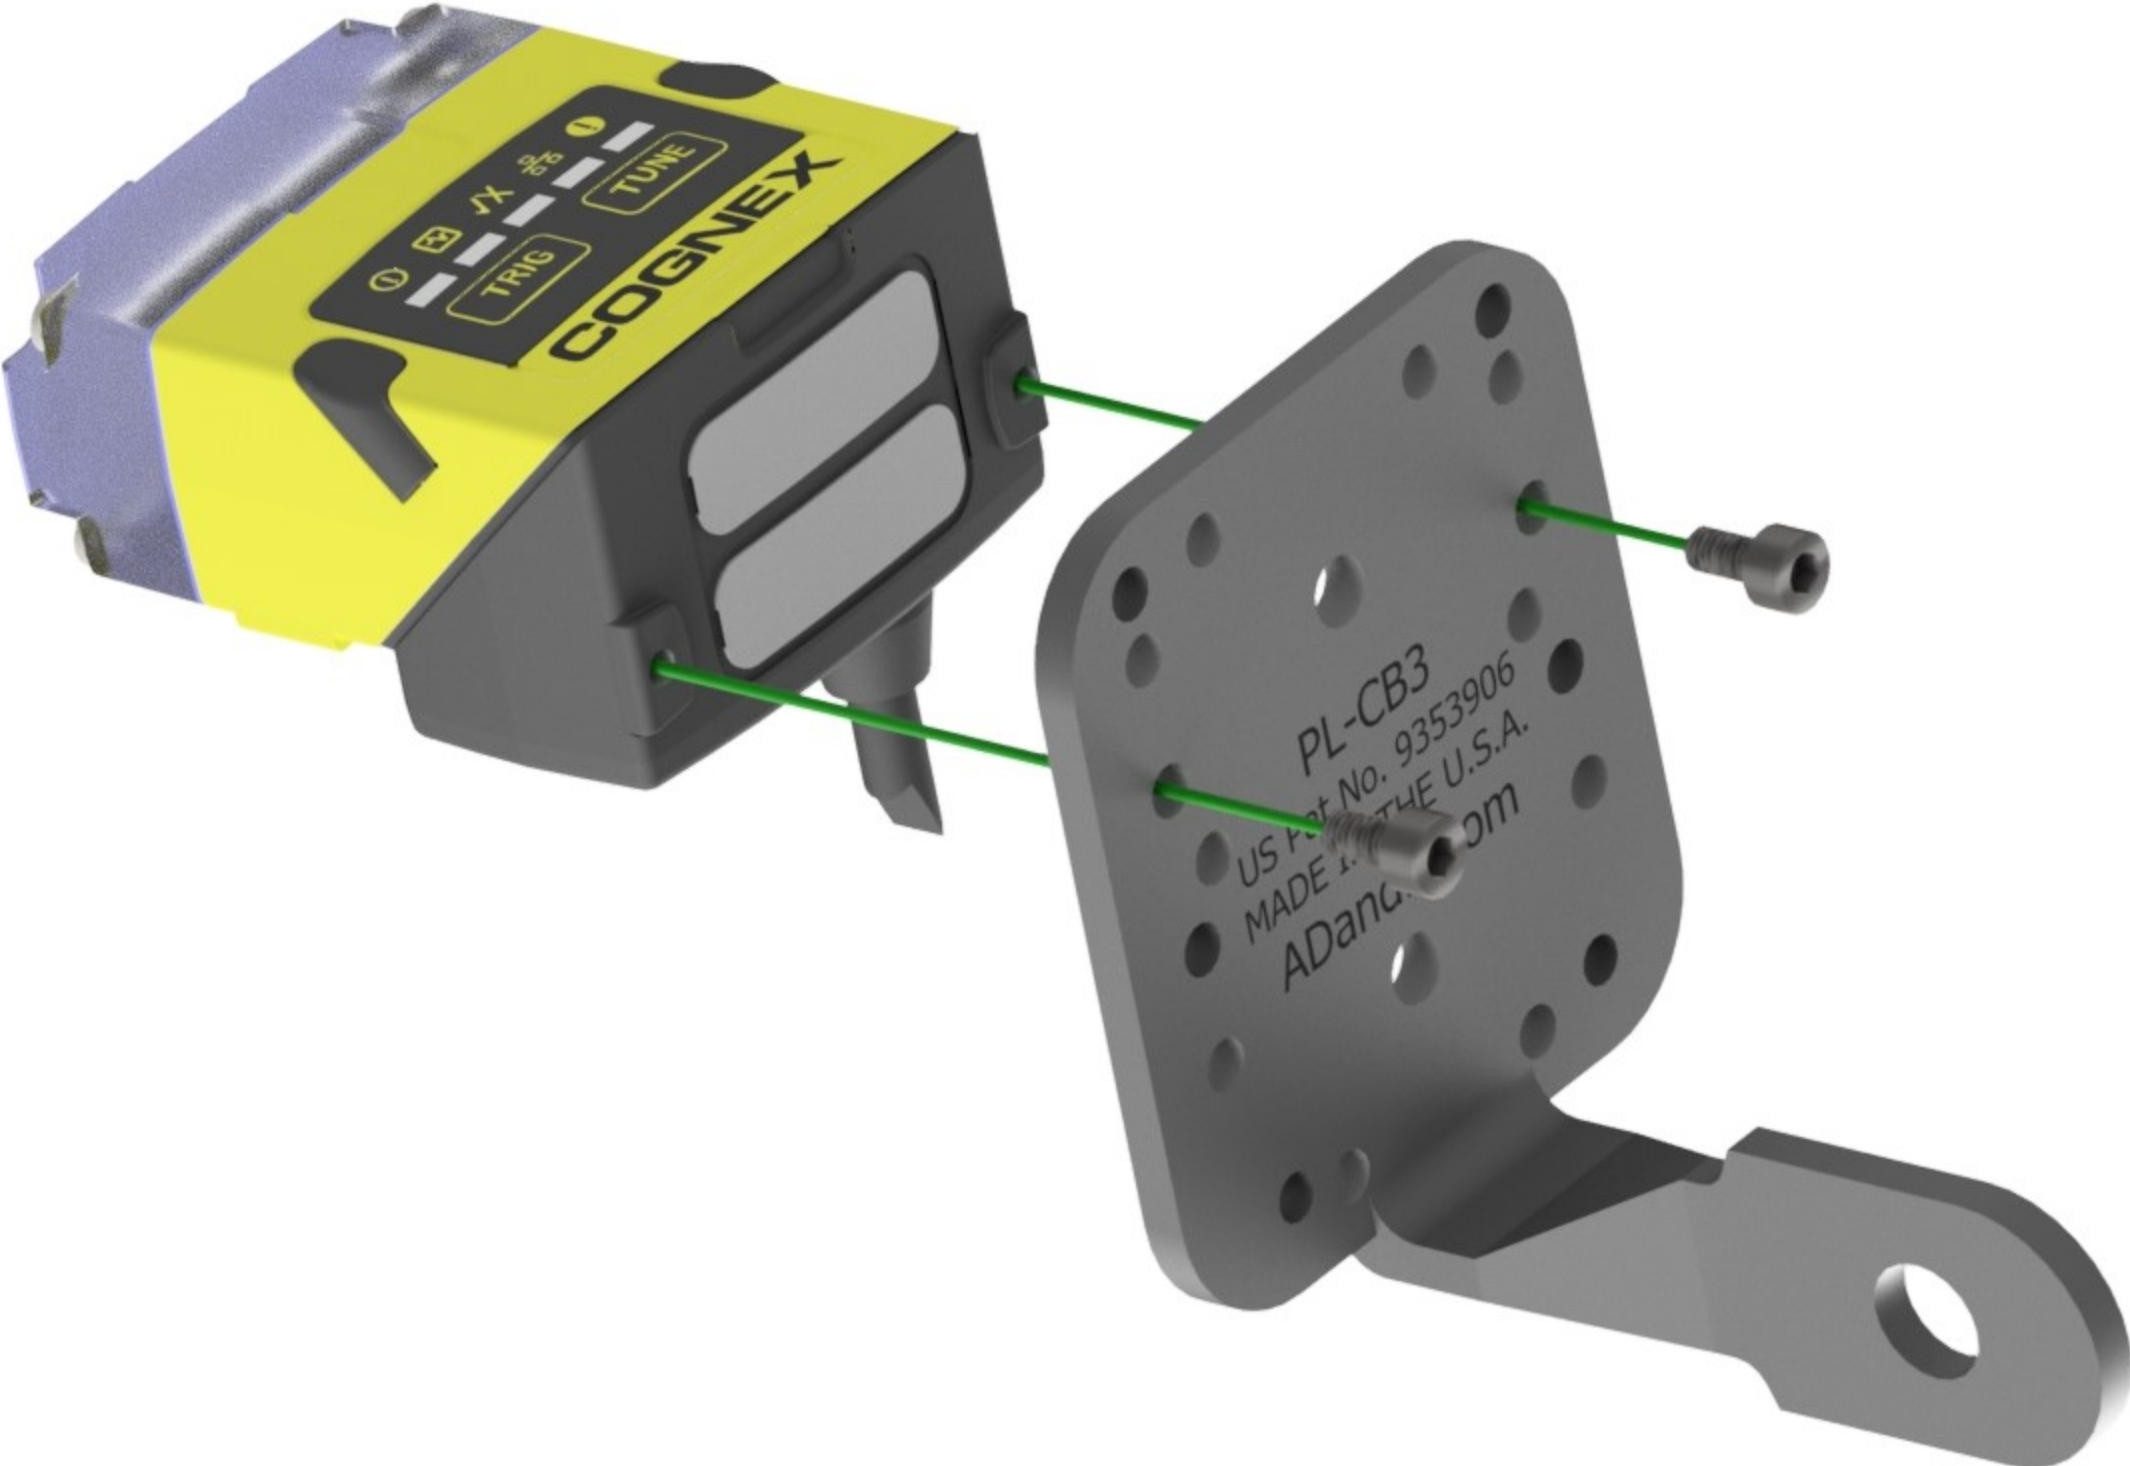

# ADandD Pop-Link #PL-CB3

Mounting for Cognex Dataman 150/260 Series  
(Right Angle Configuration Shown)

Included Hardware

(2) M3-.5 X 6mm Lg SHCS