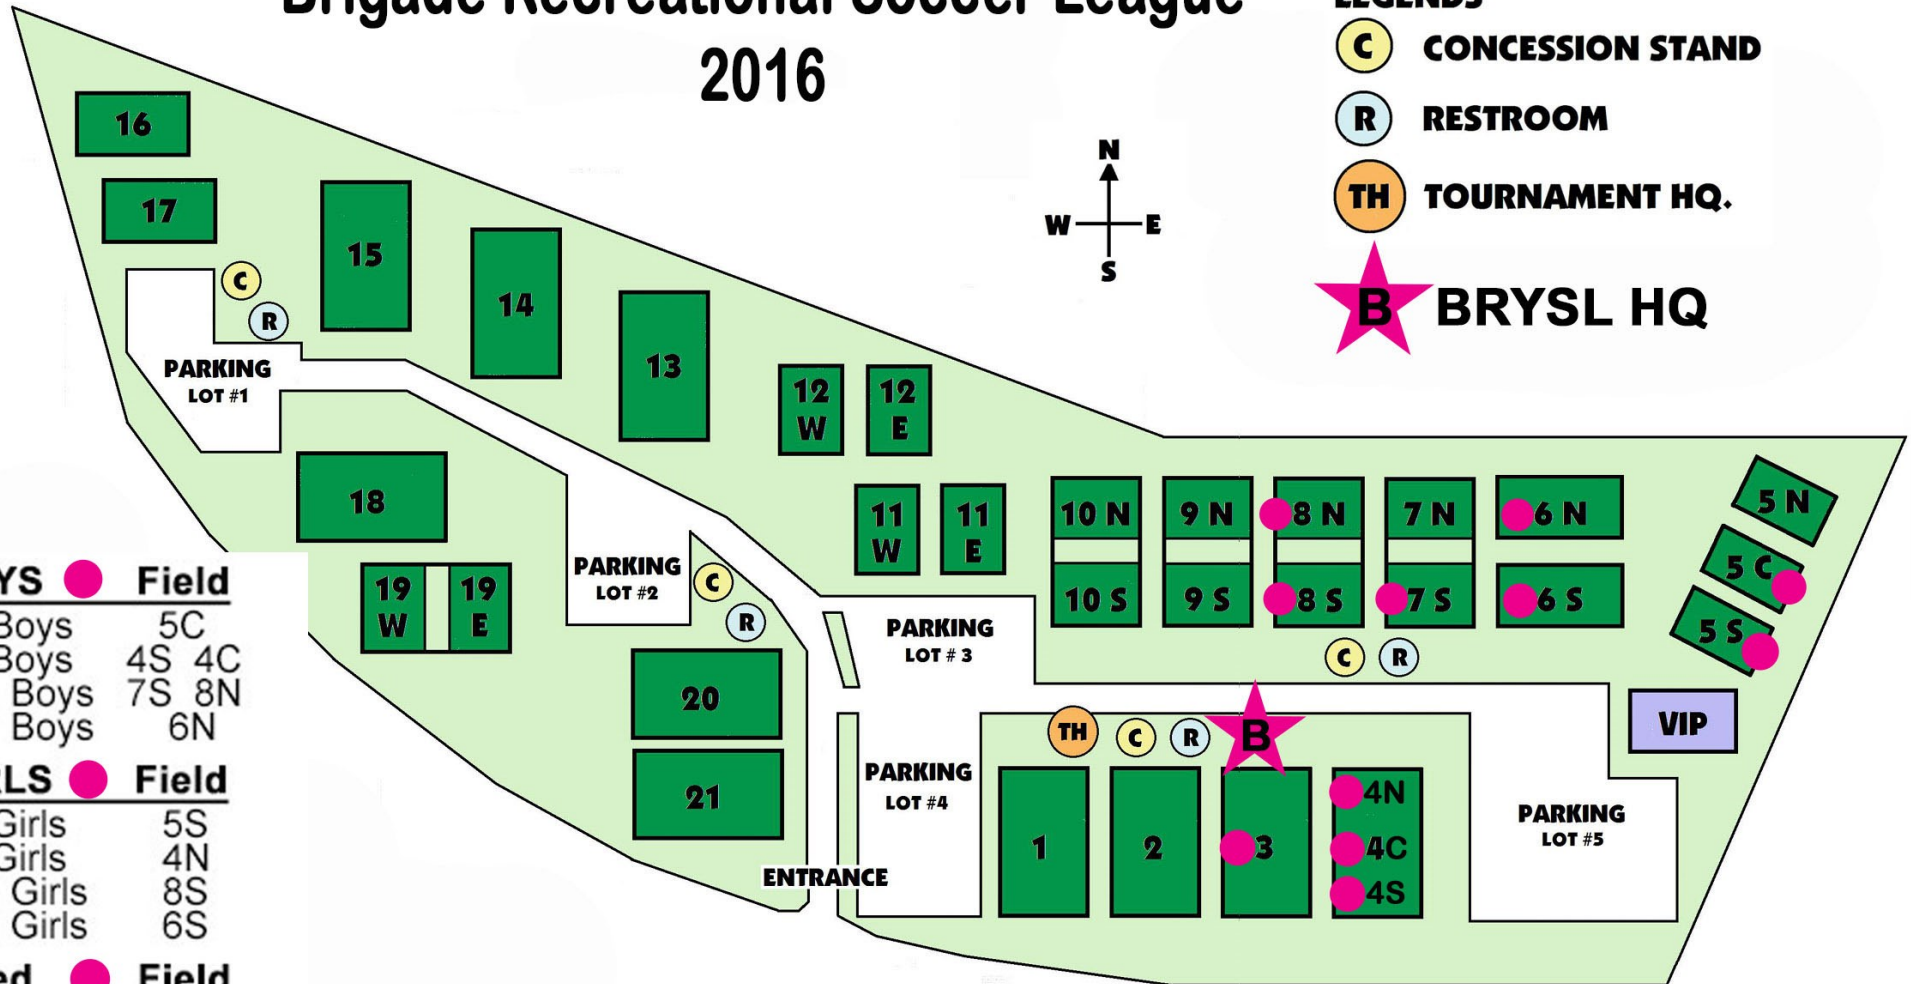

KERN COUNTY SOCCER PARK

Brigade Recreational Soccer League 2016

LEGENDS

C CONCESSION STAND

R RESTROOM

TH TOURNAMENT HQ.

B BRYSL HQ

BOYS	●	Field
U6 Boys		5C
U8 Boys		4S 4C
U10 Boys		7S 8N
U12 Boys		6N
GIRLS	●	Field
U6 Girls		5S
U8 Girls		4N
U10 Girls		8S
U12 Girls		6S
Coed	●	Field
U14 Coed		3
U19 Coed		3 6N 6S

ALFRED HARRELL HIGHWAY