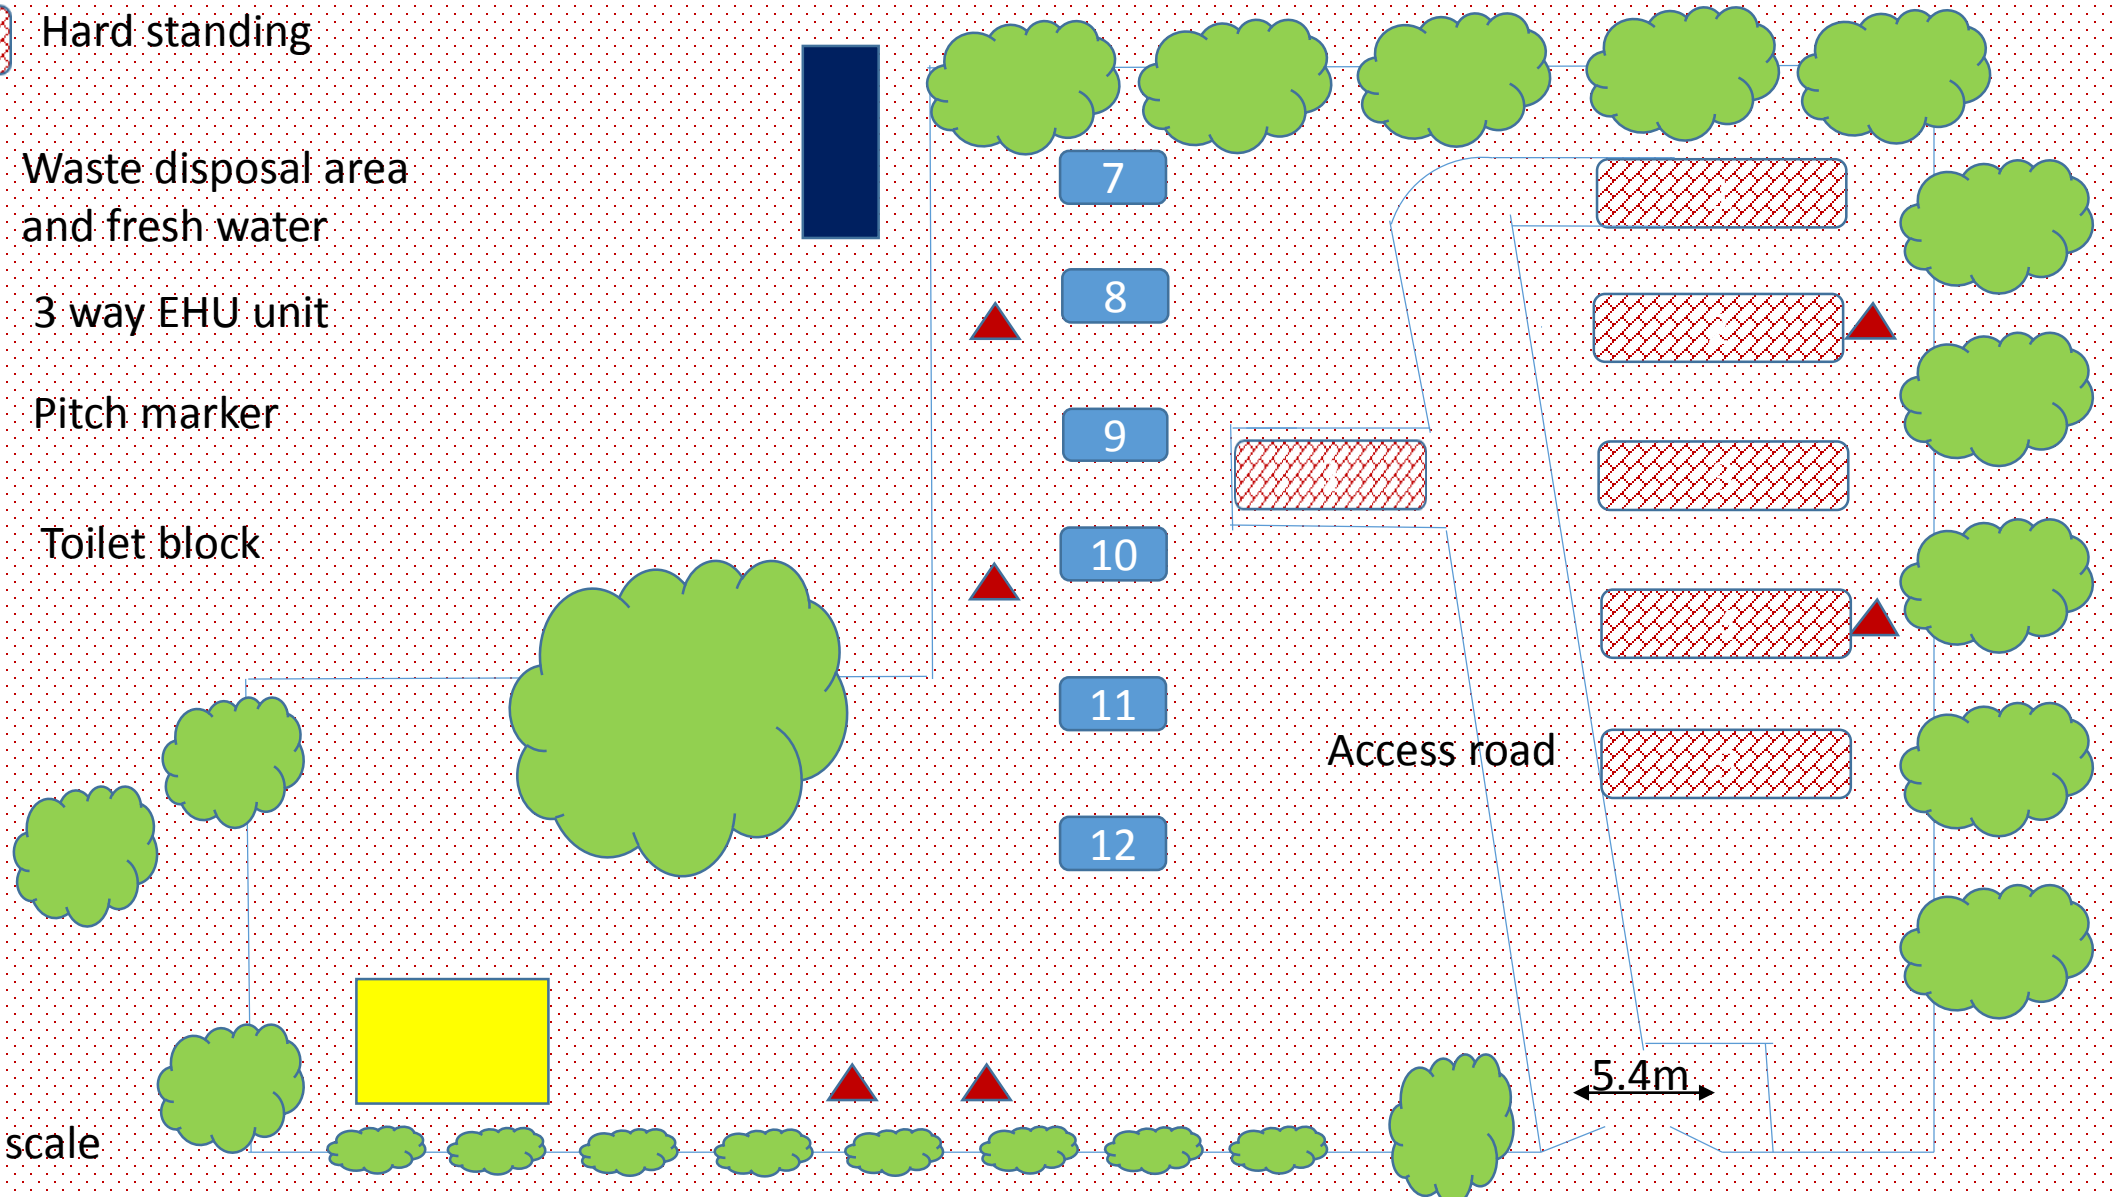

Site plan

Grantchester caravan and camping

-  Hard standing
-  Waste disposal area and fresh water
-  3 way EHU unit
-  Pitch marker
-  Toilet block

Plan not to scale