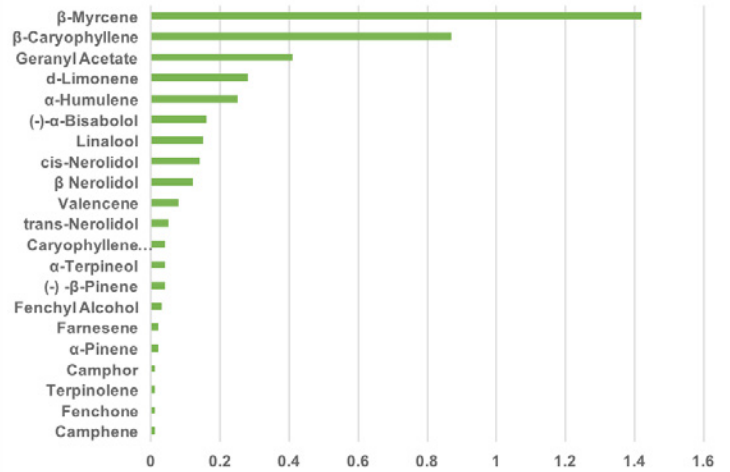

Elvis - 3.46% Total Terpenes

Lemon Kush - 2.63% Total Terpenes

Lemon Skunk - 2.99% Total Terpenes

Huckleberry Diesel - 4.16% Total Terpenes

Pineapple - 3.71% Total Terpenes

SATIVA Offerings 2020

	REDUCES INFLAMMATION	RELIEVES PAIN	INHIBITS CANCER GROWTH	SUPPRESSES MUSCLE SPASMS	ANTIMICROBIAL	RELIEVES ANXIETY/STRESS	SLEEP AID/RELAXANT	REGULATES IMMUNE SYSTEM ACTIVITY	AIDS DIGESTION SYSTEM
PINENE	●	●	●		●		●	●	
BISABOLOL	●		●		●				
CARENE									●
CAROPHYLLENE	●		●		●				●
EUCALYPTOL	●	●			●			●	
HUMULENE	●		●		●				
LIMONENE	●		●		●	●	●	●	●
LINALOOL	●	●	●		●	●	●		
MYRCENE	●	●	●	●			●	●	
TERPINOLENE			●		●		●		

Blue Cheese - 2.45% Total Terpenes

Hindu Kush - 3.35% Total Terpenes

Green Dragon - 4.51% Total Terpenes

Kali - 2.66% Total Terpenes

Ultimate Purple - 3.06% Total Terpene

INDICA Offerings 2020