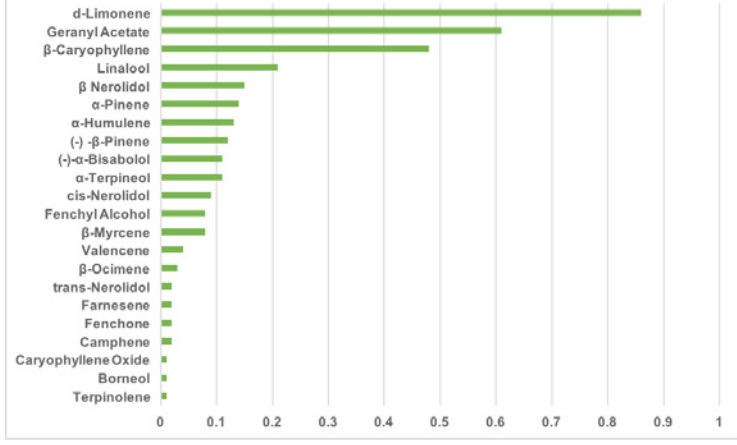

Elvis - 3.46% Total Terpenes

Lemon Kush - 2.63% Total Terpenes

Lemon Skunk - 2.99% Total Terpenes

Huckleberry Diesel - 4.16% Total Terpenes

Pineapple - 3.71% Total Terpenes

SATIVA Offerings 2020

	REDUCES INFLAMMATION	RELIEVES PAIN	INHIBITS CANCER GROWTH	SUPPRESSES MUSCLE SPASMS	ANTIMICROBIAL	RELIEVES ANXIETY/STRESS	SLEEP AID/RELAXANT	REGULATES IMMUNE SYSTEM ACTIVITY	AIDS DIGESTION SYSTEM
PINENE	●	●	●		●		●	●	
BISABOLOL	●		●		●				
CARENE									●
CAROPHYLLENE	●		●		●				●
EUCALYPTOL	●	●			●			●	
HUMULENE	●		●		●				
LIMONENE	●		●		●	●	●	●	●
LINALOOL	●	●	●		●	●	●		
MYRCENE	●	●	●	●			●	●	
TERPINOLENE			●		●		●		

Blue Cheese - 2.45% Total Terpenes

Hindu Kush - 3.35% Total Terpenes

Green Dragon - 4.51% Total Terpenes

Kali - 2.66% Total Terpenes

Ultimate Purple - 3.06% Total Terpene

INDICA Offerings 2020