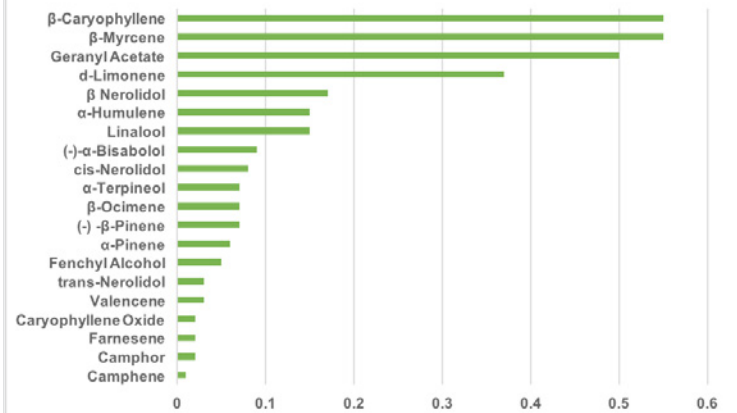

Elvis - 3.46% Total Terpenes

Lemon Kush - 2.63% Total Terpenes

Lemon Skunk - 2.99% Total Terpenes

Huckleberry Diesel - 4.16% Total Terpenes

Pineapple - 3.71% Total Terpenes

SATIVA Offerings 2020

	REDUCES INFLAMMATION	RELIEVES PAIN	INHIBITS CANCER GROWTH	SUPPRESSES MUSCLE SPASMS	ANTIMICROBIAL	RELIEVES ANXIETY/STRESS	SLEEP AID/RELAXANT	REGULATES IMMUNE SYSTEM ACTIVITY	AIDS DIGESTION SYSTEM
PINENE	●	●	●		●		●	●	
BISABOLOL	●		●		●				
CARENE									●
CAROPHYLLENE	●		●		●				●
EUCALYPTOL	●	●			●			●	
HUMULENE	●		●		●				
LIMONENE	●		●		●	●	●	●	●
LINALOOL	●	●	●		●	●	●		
MYRCENE	●	●	●	●			●	●	
TERPINOLENE			●		●		●		

Blue Cheese - 2.45% Total Terpenes

Hindu Kush - 3.35% Total Terpenes

Green Dragon - 4.51% Total Terpenes

Kali - 2.66% Total Terpenes

Ultimate Purple - 3.06% Total Terpene

INDICA Offerings 2020