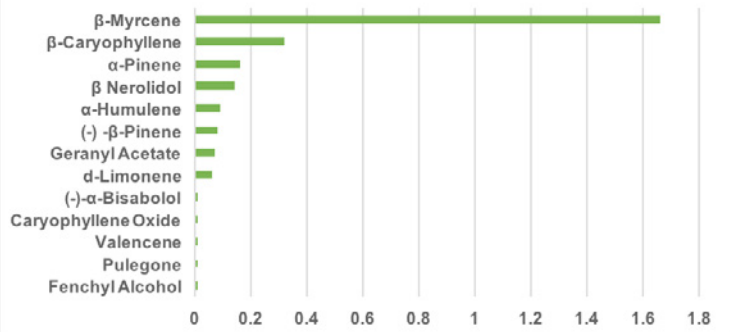

Elvis - 3.46% Total Terpenes

Lemon Kush - 2.63% Total Terpenes

Lemon Skunk - 2.99% Total Terpenes

Huckleberry Diesel - 4.16% Total Terpenes

Pineapple - 3.71% Total Terpenes

SATIVA Offerings 2020

	REDUCES INFLAMMATION	RELIEVES PAIN	INHIBITS CANCER GROWTH	SUPPRESSES MUSCLE SPASMS	ANTIMICROBIAL	RELIEVES ANXIETY/STRESS	SLEEP AID/RELAXANT	REGULATES IMMUNE SYSTEM ACTIVITY	AIDS DIGESTION SYSTEM
PINENE	●	●	●		●		●	●	
BISABOLOL	●		●		●				
CARENE									●
CAROPHYLLENE	●		●		●				●
EUCALYPTOL	●	●			●			●	
HUMULENE	●		●		●				
LIMONENE	●		●		●	●	●	●	●
LINALOOL	●	●	●		●	●	●		
MYRCENE	●	●	●	●			●	●	
TERPINOLENE			●		●		●		