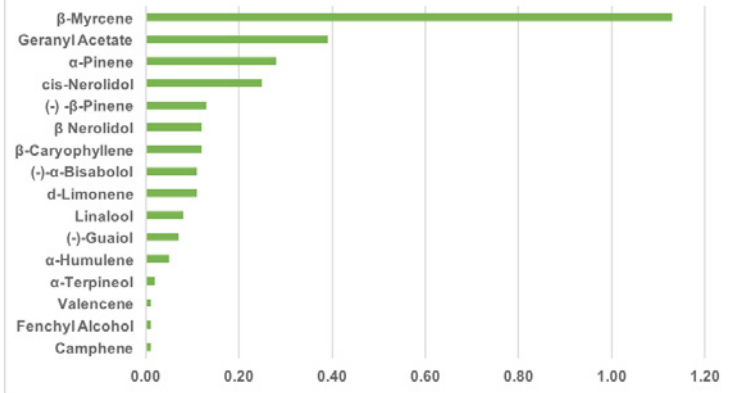

Elvis - 3.46% Total Terpenes

Lemon Kush - 2.63% Total Terpenes

Lemon Skunk - 2.99% Total Terpenes

Huckleberry Diesel - 4.16% Total Terpenes

Pineapple - 3.71% Total Terpenes

SATIVA Offerings 2020

	REDUCES INFLAMMATION	RELIEVES PAIN	INHIBITS CANCER GROWTH	SUPPRESSES MUSCLE SPASMS	ANTIMICROBIAL	RELIEVES ANXIETY/STRESS	SLEEP AID/RELAXANT	REGULATES IMMUNE SYSTEM ACTIVITY	AIDS DIGESTION SYSTEM
PINENE	●	●	●		●		●	●	
BISABOLOL	●		●		●				
CARENE									●
CAROPHYLLENE	●		●		●				●
EUCALYPTOL	●	●			●			●	
HUMULENE	●		●		●				
LIMONENE	●		●		●	●	●	●	●
LINALOOL	●	●	●		●	●	●		
MYRCENE	●	●	●	●			●	●	
TERPINOLENE			●		●		●		

Blue Cheese - 2.45% Total Terpenes

Hindu Kush - 3.35% Total Terpenes

Green Dragon - 4.51% Total Terpenes

Kali - 2.66% Total Terpenes

Ultimate Purple - 3.06% Total Terpene

INDICA Offerings 2020