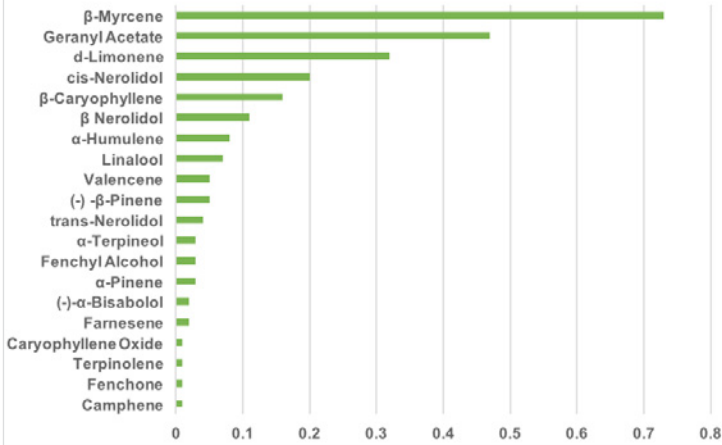

Elvis - 3.46% Total Terpenes

Lemon Kush - 2.63% Total Terpenes

Lemon Skunk - 2.99% Total Terpenes

Huckleberry Diesel - 4.16% Total Terpenes

Pineapple - 3.71% Total Terpenes

SATIVA Offerings 2020

	REDUCES INFLAMMATION	RELIEVES PAIN	INHIBITS CANCER GROWTH	SUPPRESSES MUSCLE SPASMS	ANTIMICROBIAL	RELIEVES ANXIETY/STRESS	SLEEP AID/RELAXANT	REGULATES IMMUNE SYSTEM ACTIVITY	AIDS DIGESTION SYSTEM
PINENE	●	●	●		●		●	●	
BISABOLOL	●		●		●				
CARENE									●
CAROPHYLLENE	●		●		●				●
EUCALYPTOL	●	●			●			●	
HUMULENE	●		●		●				
LIMONENE	●		●		●	●	●	●	●
LINALOOL	●	●	●		●	●	●		
MYRCENE	●	●	●	●			●	●	
TERPINOLENE			●		●		●		

Blue Cheese - 2.45% Total Terpenes

Hindu Kush - 3.35% Total Terpenes

Green Dragon - 4.51% Total Terpenes

Kali - 2.66% Total Terpenes

Ultimate Purple - 3.06% Total Terpene

INDICA Offerings 2020