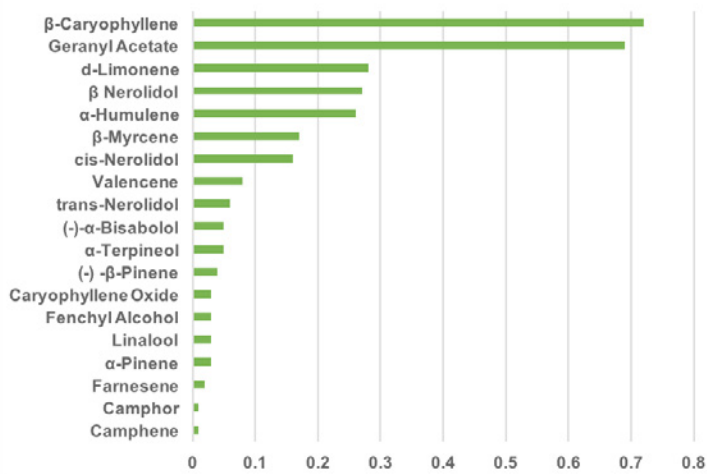

	REDUCES INFLAMMATION	RELIEVES PAIN	INHIBITS CANCER GROWTH	SUPPRESSES MUSCLE SPASMS	ANTIMICROBIAL	RELIEVES ANXIETY/STRESS	SLEEP AID/RELAXANT	REGULATES IMMUNE SYSTEM ACTIVITY	AIDS DIGESTION SYSTEM
PINENE	●	●	●		●		●	●	
BISABOLOL	●		●		●				
CARENE									●
CAROPHYLLENE	●		●		●				●
EUCALYPTOL	●	●			●			●	
HUMULENE	●		●		●				
LIMONENE	●		●		●	●	●	●	●
LINALOOL	●	●	●		●	●	●		
MYRCENE	●	●	●	●			●	●	
TERPINOLENE			●		●		●		

Elvis - 3.46% Total Terpenes

Lemon Kush - 2.63% Total Terpenes

Lemon Skunk - 2.99% Total Terpenes

Huckleberry Diesel - 4.16% Total Terpenes

Pineapple - 3.71% Total Terpenes

SATIVA Offerings 2020

	REDUCES INFLAMMATION	RELIEVES PAIN	INHIBITS CANCER GROWTH	SUPPRESSES MUSCLE SPASMS	ANTIMICROBIAL	RELIEVES ANXIETY/STRESS	SLEEP AID/RELAXANT	REGULATES IMMUNE SYSTEM ACTIVITY	AIDS DIGESTION SYSTEM
PINENE	●	●	●		●		●	●	
BISABOLOL	●		●		●				
CARENE									●
CAROPHYLLENE	●		●		●				●
EUCALYPTOL	●	●			●			●	
HUMULENE	●		●		●				
LIMONENE	●		●		●	●	●	●	●
LINALOOL	●	●	●		●	●	●		
MYRCENE	●	●	●	●			●	●	
TERPINOLENE			●		●		●		

Blue Cheese - 2.45% Total Terpenes

Hindu Kush - 3.35% Total Terpenes

Green Dragon - 4.51% Total Terpenes

Kali - 2.66% Total Terpenes

Ultimate Purple - 3.06% Total Terpene

INDICA Offerings 2020