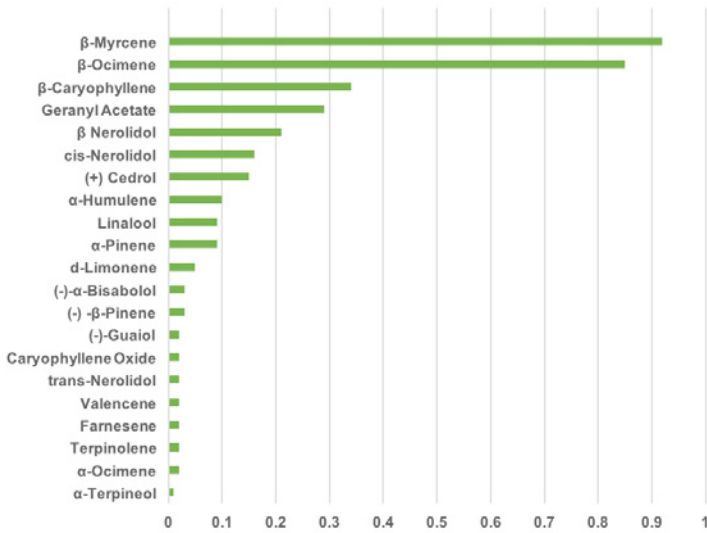

	REDUCES INFLAMMATION	RELIEVES PAIN	INHIBITS CANCER GROWTH	SUPPRESSES MUSCLE SPASMS	ANTIMICROBIAL	RELIEVES ANXIETY/STRESS	SLEEP AID/RELAXANT	REGULATES IMMUNE SYSTEM ACTIVITY	AIDS DIGESTION SYSTEM
PINENE	●	●	●		●		●	●	
BISABOLOL	●		●		●				
CARENE									●
CAROPHYLLENE	●		●		●				●
EUCALYPTOL	●	●			●			●	
HUMULENE	●		●		●				
LIMONENE	●		●		●	●	●	●	●
LINALOOL	●	●	●		●	●	●		
MYRCENE	●	●	●	●			●	●	
TERPINOLENE			●		●		●		

Elvis - 3.46% Total Terpenes

Lemon Kush - 2.63% Total Terpenes

Lemon Skunk - 2.99% Total Terpenes

Huckleberry Diesel - 4.16% Total Terpenes

Pineapple - 3.71% Total Terpenes

SATIVA Offerings 2020

	REDUCES INFLAMMATION	RELIEVES PAIN	INHIBITS CANCER GROWTH	SUPPRESSES MUSCLE SPASMS	ANTIMICROBIAL	RELIEVES ANXIETY/STRESS	SLEEP AID/RELAXANT	REGULATES IMMUNE SYSTEM ACTIVITY	AIDS DIGESTION SYSTEM
PINENE	●	●	●		●		●	●	
BISABOLOL	●		●		●				
CARENE									●
CAROPHYLLENE	●		●		●				●
EUCALYPTOL	●	●			●			●	
HUMULENE	●		●		●				
LIMONENE	●		●		●	●	●	●	●
LINALOOL	●	●	●		●	●	●		
MYRCENE	●	●	●	●			●	●	
TERPINOLENE			●		●		●		

Blue Cheese - 2.45% Total Terpenes

Hindu Kush - 3.35% Total Terpenes

Green Dragon - 4.51% Total Terpenes

Kali - 2.66% Total Terpenes

Ultimate Purple - 3.06% Total Terpene

INDICA Offerings 2020