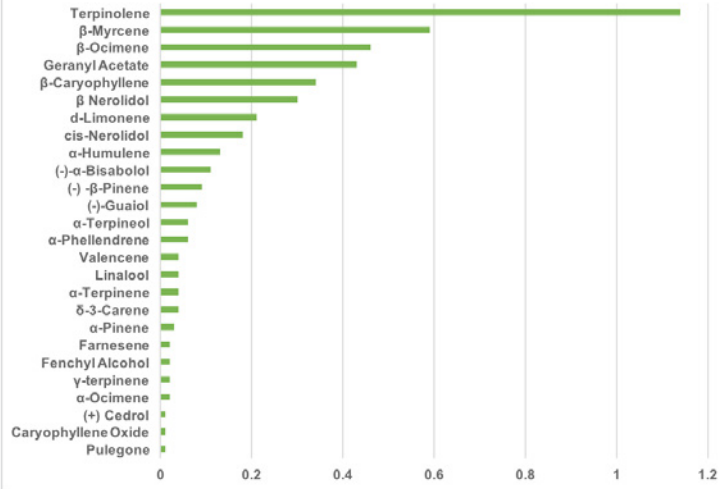

Elvis - 3.46% Total Terpenes

Lemon Kush - 2.63% Total Terpenes

Lemon Skunk - 2.99% Total Terpenes

Huckleberry Diesel - 4.16% Total Terpenes

Pineapple - 3.71% Total Terpenes

SATIVA Offerings 2020

	REDUCES INFLAMMATION	RELIEVES PAIN	INHIBITS CANCER GROWTH	SUPPRESSES MUSCLE SPASMS	ANTIMICROBIAL	RELIEVES ANXIETY/STRESS	SLEEP AID/RELAXANT	REGULATES IMMUNE SYSTEM ACTIVITY	AIDS DIGESTION SYSTEM
PINENE	●	●	●		●		●	●	
BISABOLOL	●		●		●				
CARENE									●
CAROPHYLLENE	●		●		●				●
EUCALYPTOL	●	●			●			●	
HUMULENE	●		●		●				
LIMONENE	●		●		●	●	●	●	●
LINALOOL	●	●	●		●	●	●		
MYRCENE	●	●	●	●			●	●	
TERPINOLENE			●		●		●		

Blue Cheese - 2.45% Total Terpenes

Hindu Kush - 3.35% Total Terpenes

Green Dragon - 4.51% Total Terpenes

Kali - 2.66% Total Terpenes

Ultimate Purple - 3.06% Total Terpene

INDICA Offerings 2020