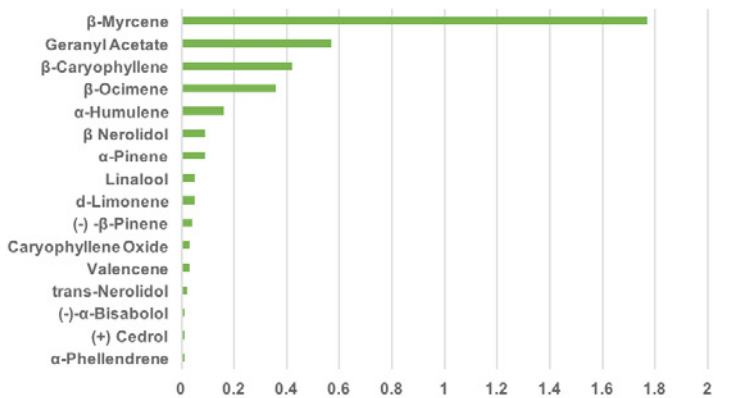

Elvis - 3.46% Total Terpenes

Lemon Kush - 2.63% Total Terpenes

Lemon Skunk - 2.99% Total Terpenes

Huckleberry Diesel - 4.16% Total Terpenes

Pineapple - 3.71% Total Terpenes

SATIVA Offerings 2020

	REDUCES INFLAMMATION	RELIEVES PAIN	INHIBITS CANCER GROWTH	SUPPRESSES MUSCLE SPASMS	ANTIMICROBIAL	RELIEVES ANXIETY/STRESS	SLEEP AID/RELAXANT	REGULATES IMMUNE SYSTEM ACTIVITY	AIDS DIGESTION SYSTEM
PINENE	●	●	●		●		●	●	
BISABOLOL	●		●		●				
CARENE									●
CAROPHYLLENE	●		●		●				●
EUCALYPTOL	●	●			●			●	
HUMULENE	●		●		●				
LIMONENE	●		●		●	●	●	●	●
LINALOOL	●	●	●		●	●	●		
MYRCENE	●	●	●	●			●	●	
TERPINOLENE			●		●		●		

Blue Cheese - 2.45% Total Terpenes

Hindu Kush - 3.35% Total Terpenes

Green Dragon - 4.51% Total Terpenes

Kali - 2.66% Total Terpenes

Ultimate Purple - 3.06% Total Terpene

INDICA Offerings 2020