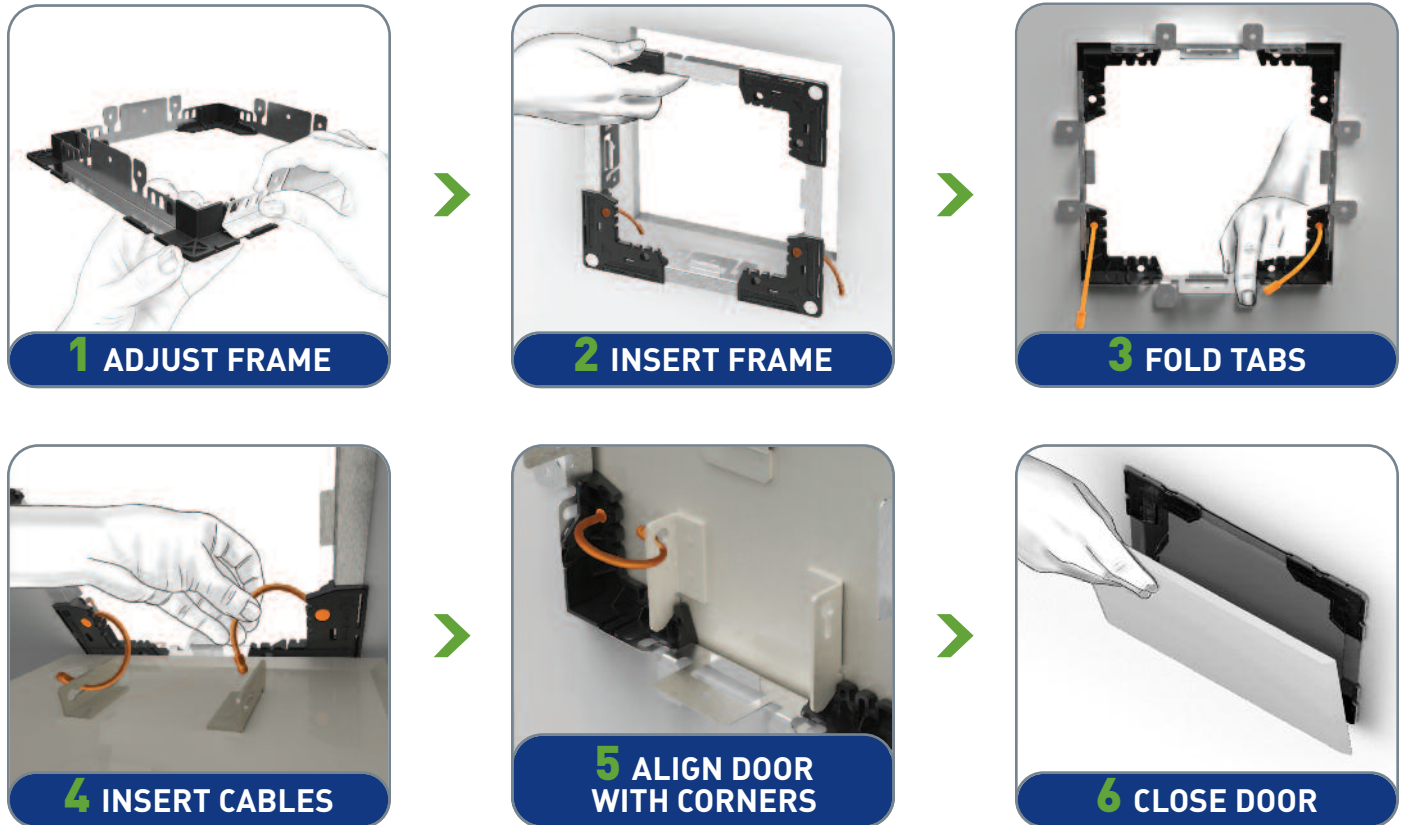

REDUCE installation time by 90%

- No tools required if cut-out opening already exists
- No additional installation components required
- No need to box in (frame) the wall or the ceiling
- Virtually anyone can install this product

QUICK INSTALLATION IN 6 EASY STEPS

Always install the security cables

50 DOOR INSTALLATION SCENARIO

CONVENTIONAL DOOR DESIGN		CENDREX REVOLUTIONARY CTA	
Cost of doors: 50 doors at $ 30	$ 1500	Cost of doors: 50 doors at $ 30	$ 1500
Installation cost (including framing): 50 doors x 25 min = 1250 min ≈ 20 hours 20 hours x $ 50/hour	$ 1000	Installation cost (no framing required): 50 doors x 2 min = 100 min ≈ 2 hours 2 hours x $ 50/hour	$ 100
Total cost installed:	$ 2500	Total cost installed:	$ 1600
		SAVINGS FOR 1 SINGLE JOB: 35 % OR	$ 900
Materials required: Power tools, wood/steel framing, and expertise		Materials required: None	

Note: Cost based on existing, prepared wall openings