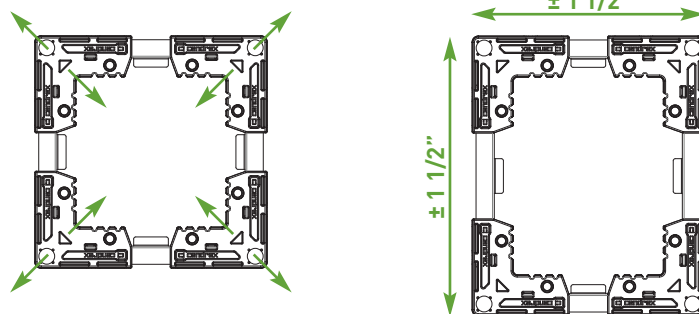

➤ **ADJUSTABLE:**

Adjusts to 1.5" in width and height to fit various opening sizes.

➤ **AESTHETIC:**

Magnetic latch and hidden flange for a concealed appearance.

REDUCE installation time by 90%

- No tools required if cut-out opening already exists
- No additional installation components required
- No need to box in (frame) the wall or the ceiling
- Virtually anyone can install this product

Note: Cost based on existing, prepared wall openings

ADJUSTABLE:

Adjusts up to 1.5" in width and height to fit various opening sizes.

5 DOOR DIMENSIONS TO COVER A VARIETY OF WALL OPENING SIZES

PRODUCT CODE	FOR OPENINGS (inches)
CTA 6 x 7.5	6 x 6 up to 7.5 x 7.5
CTA 8 x 9.5	8 x 8 up to 9.5 x 9.5
CTA 10 x 11.5	10 x 10 up to 11.5 x 11.5
CTA 12 x 13.5	12 x 12 up to 13.5 x 13.5
CTA 14 x 15.5	14 x 14 up to 15.5 x 15.5

CTR Over 15.5" x 15.5": use the CTR model to keep the same aesthetic look.

LATCH:

Door magnetically secured in place
(4 magnets, 1 per corner)

LOCK OPTION:
Screwdriver operated cam latch

CTA-35

ADJUSTABLE FRAME: 3/8" INCREMENTS

ADJUSTABLE TO DIFFERENT OPENING SIZES

For square or rectangular openings

AESTHETIC

Concealed appearance

FITS 3/8" TO 1" THICK WALLS / CEILINGS

Fasten with screws if wall / ceiling is more than 1" thick

FULL LINE OF ACCESS PRODUCTS: