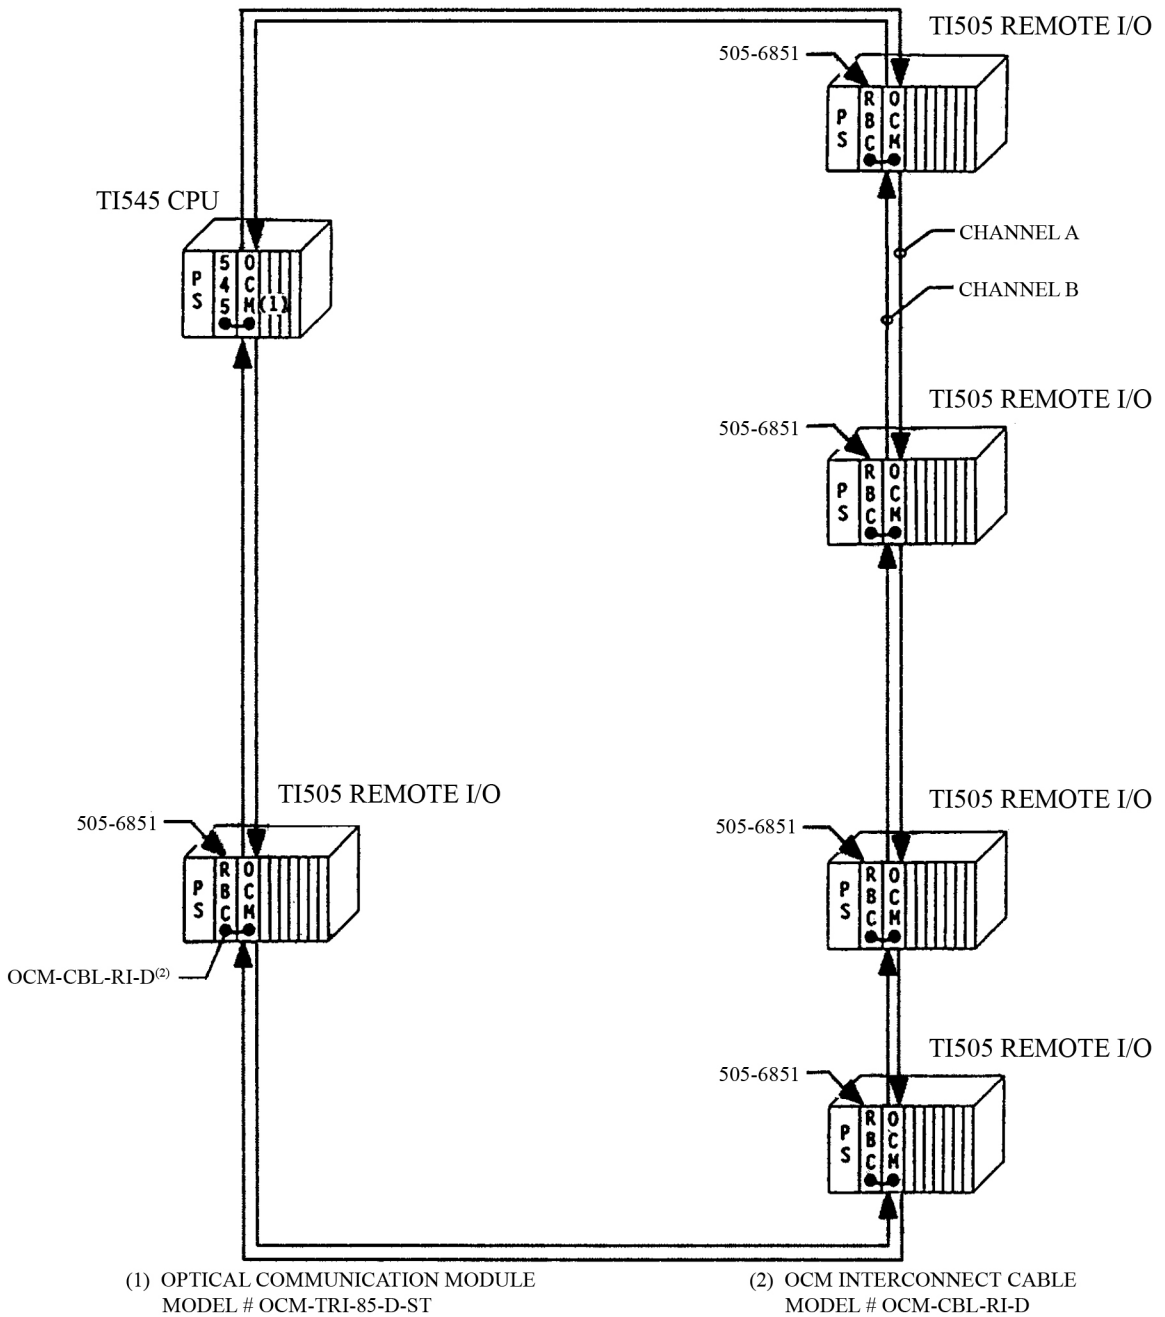

REMOTE I/O: DUAL MEDIA RING CONFIGURATION (FAULT TOLERANT)

TYPICAL REMOTE I/O OCM INSTALLATION CONFIGURATION