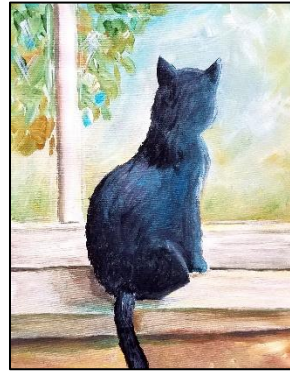

PURR-FECTLY PERCHED

Friday, February 28
6:00 – 9:00 pm