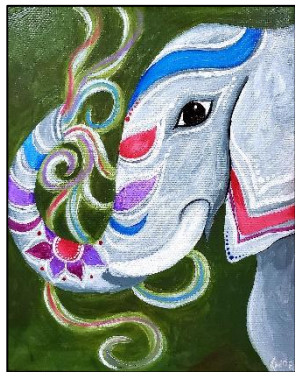

VIOLET RAIN

Saturday, February 8
6:00 – 9:00 pm

16 x 20, \$30/person

KIT KAT MOONBEAM

Saturday, February 15
6:00 – 9:00 pm

16 x 20, \$30/person

FAIRYLAND FOREST

Sunday, February 16
2:00 – 5:00 pm

16 x 20, \$30/person

PAINTED ELEPHANT

Saturday, February 22
1:00 – 4:00 pm

16 x 20, \$30/person

PRIMROSE PROPER

Saturday, February 22
6:00 – 9:00 pm

16 x 20, \$30/person

PURR-FECTLY PERCHED