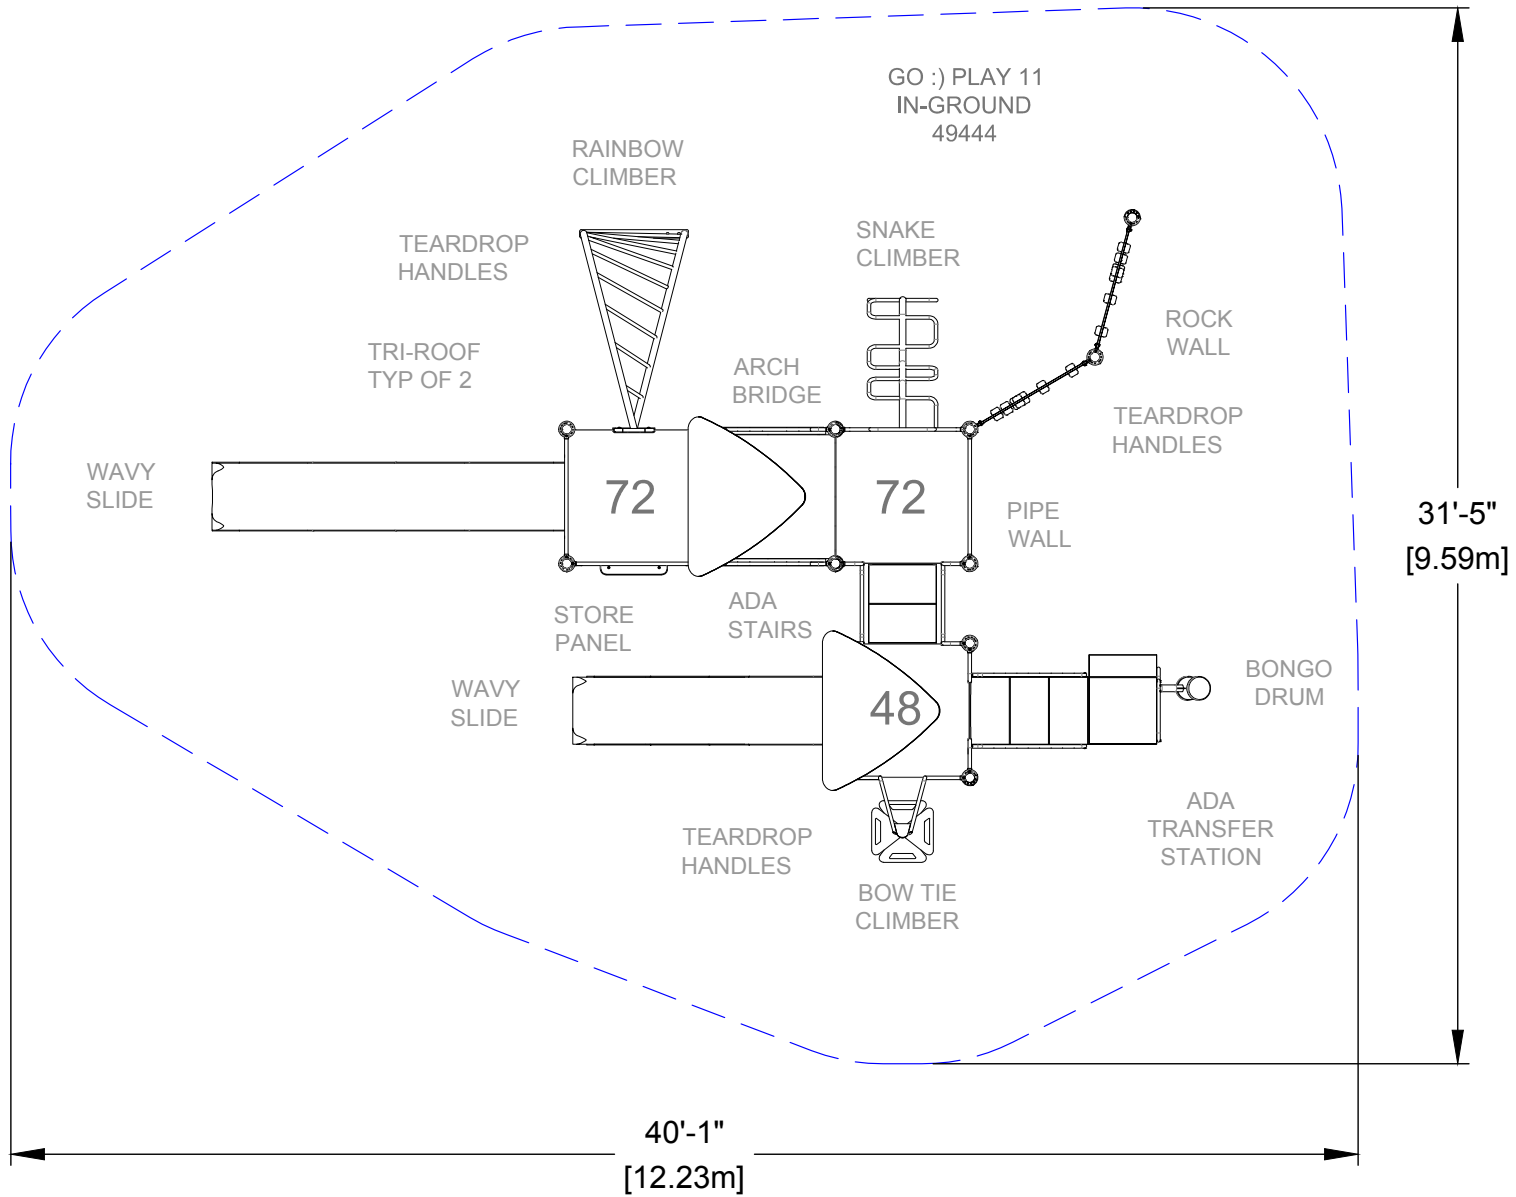

GO PLAY :) SYSTEM 11

DATE 03/27/2015
PROJECT GP 11
REVISION -
DESIGNER Xccent

MIN. "FALL ZONE"
40'1" x 31'5"
MAX. FALL HEIGHT
72"
AGES 5-12

	total	req'd
ELEVATED COMPONENTS	5	-
ACCESSIBLE ELEVATED COMPONENTS	5	3
GROUND LEVEL EVENTS	6	2
DIFFERENT TYPES OF GROUND EVENTS	4	2
APPROX. SQ FT	N/A	
APPROX. PERIM	N/A