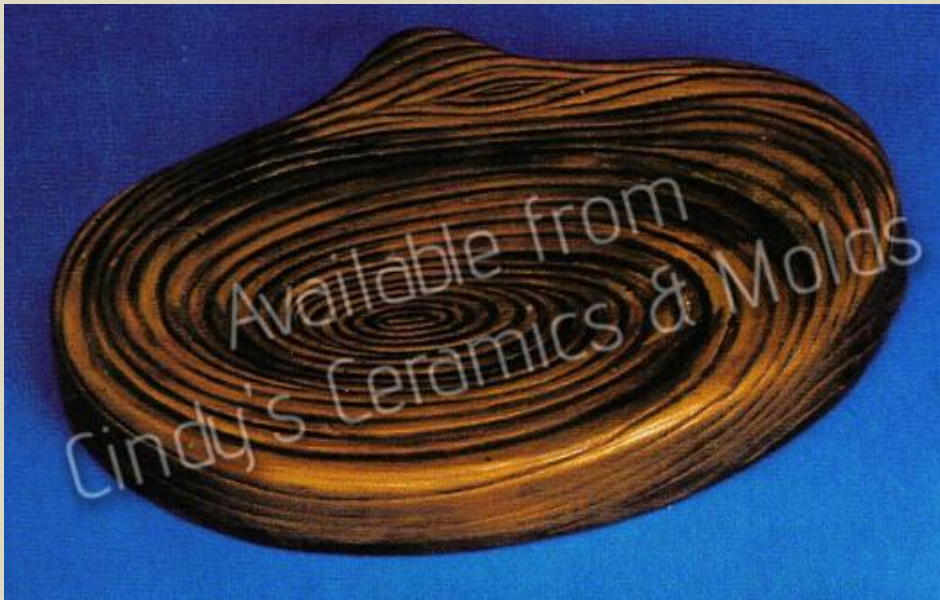

# Bases

| Item Number | Description  | Size (Inches)                 | Bisque               |
|-------------|--|-------------------------------|----------------------|
| *Alb-1125   |  <p>#1125 Log<br/>2 1/2" H</p> <p>Log Base</p>   | 2.5 Long<br>by 1.25<br>High   | 7.00 (set<br>of two) |
| Alb-1241    |  <p>Available from<br/>Cindy's Ceramics &amp; Molds</p> <p>Medium Round Snow Base</p> | .875 High<br>by 8.625<br>Wide | 7.90                 |
| Alb-1324    |  <p>Available from<br/>Cindy's Ceramics &amp; Molds</p> <p>Medium Snow Base</p>      | 12 Wide<br>by 8.5<br>Deep     | 10.60                |

\*A-199

5.75  
Diameter

13.00

Drum Base (Drumsticks are not Attached)

A-316

15 Long

22.50

Wooden Base