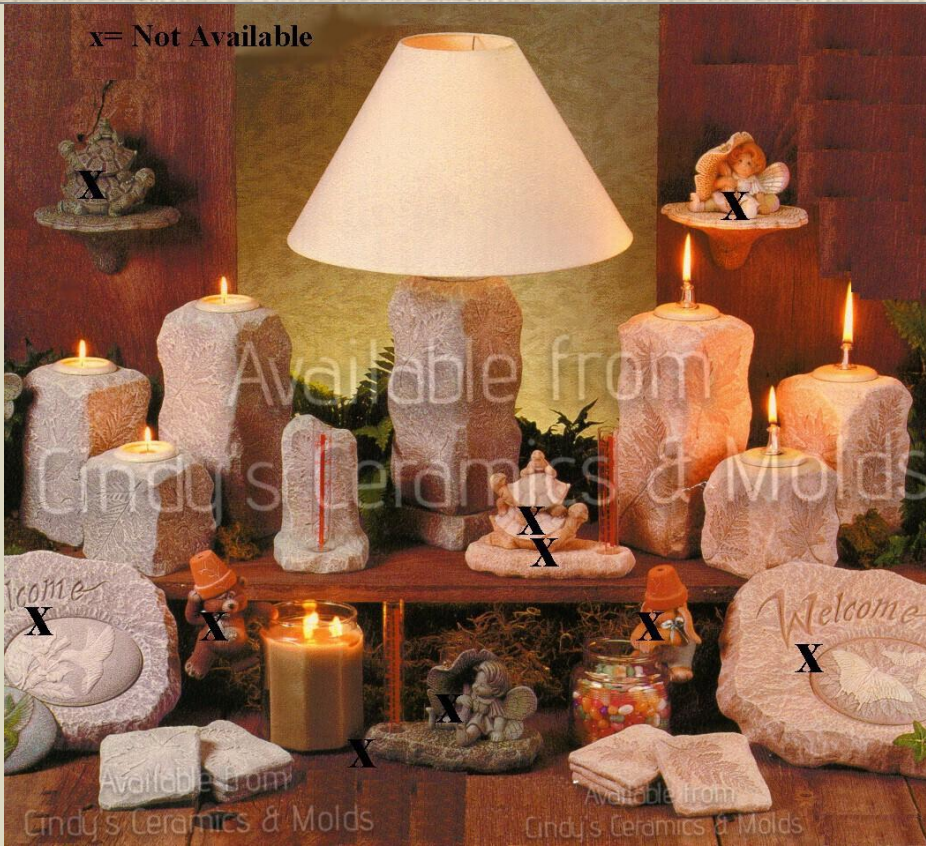

x= Not Available

D-1764

6 Square

6.60

Square Stone Base (Shown under Lamp, center)

HS-373