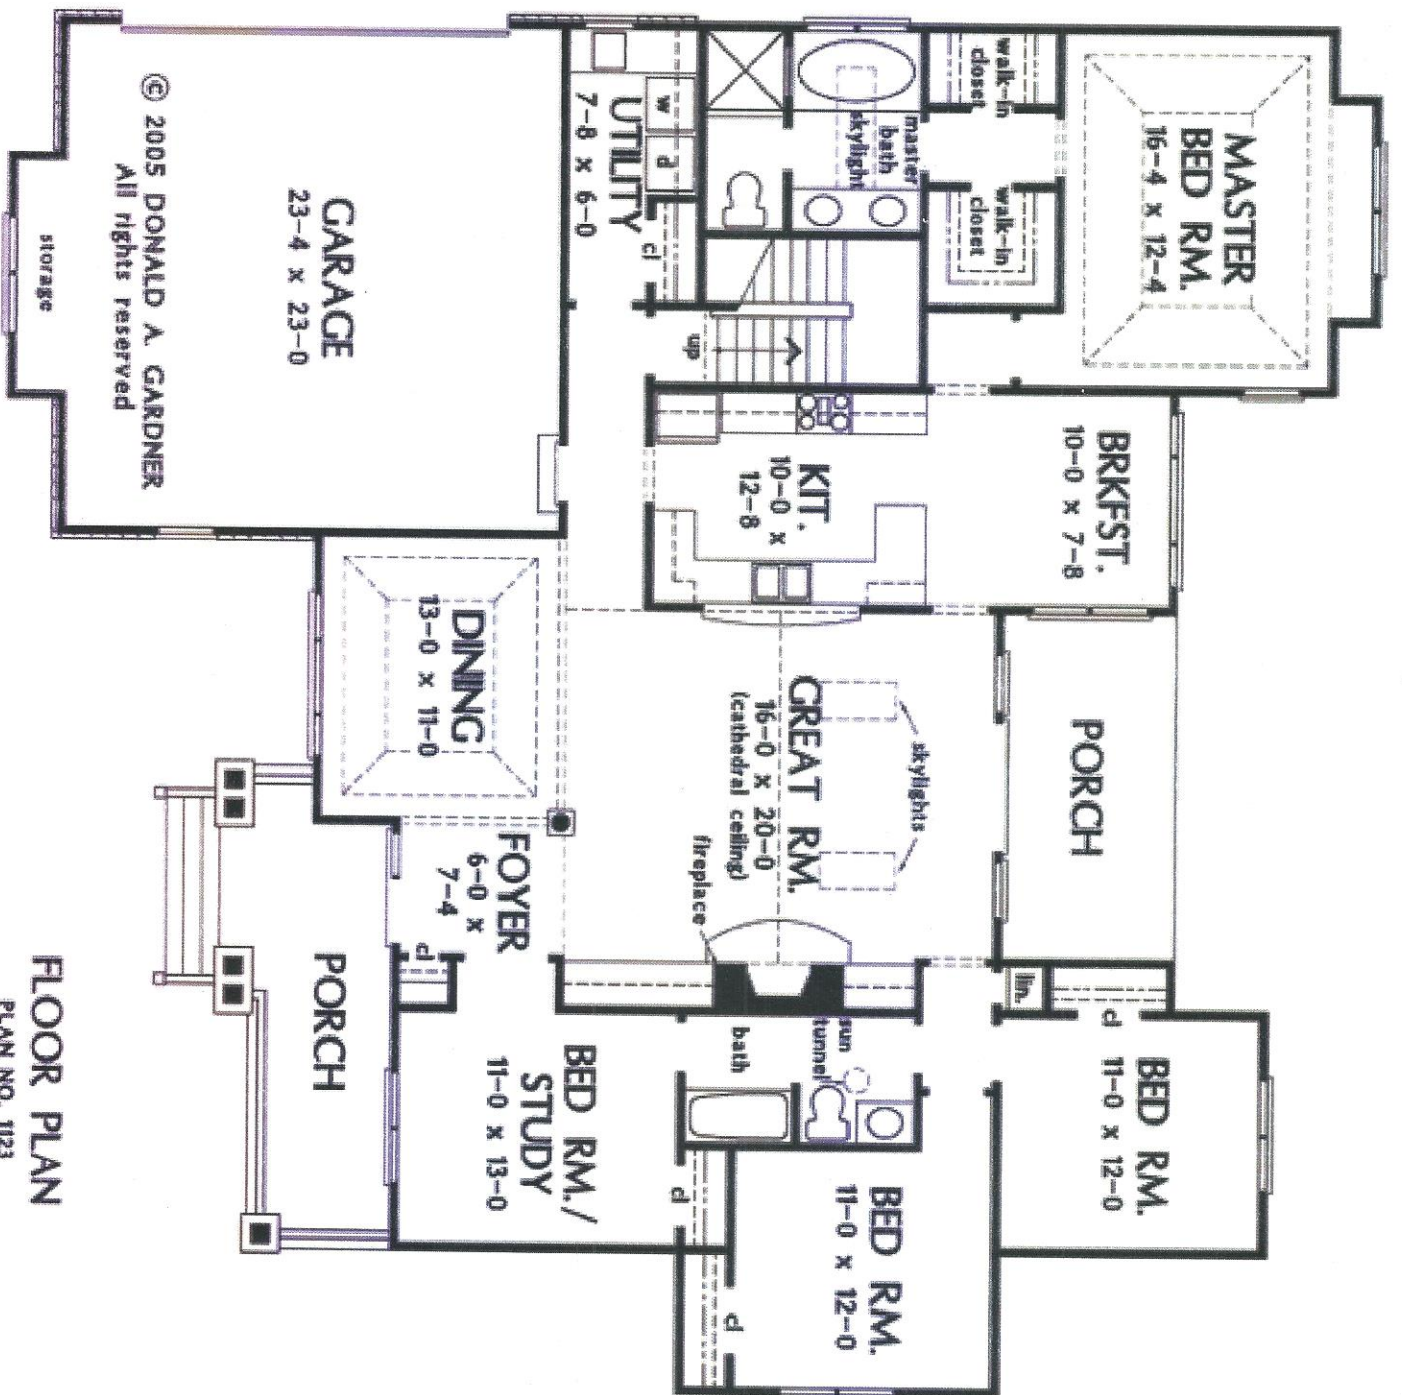

Peltier Builders, Inc.

2054 CR 220 • Angleton, Texas 77515
(979) 849-4418 • (979) 299-6651

2048 square feet of Living Area

Elevation

All pricing, plans and features are subject to change without notice

© 2005 DONALD A. GARDNER
All rights reserved

FLOOR PLAN
PLAN NO. 1123