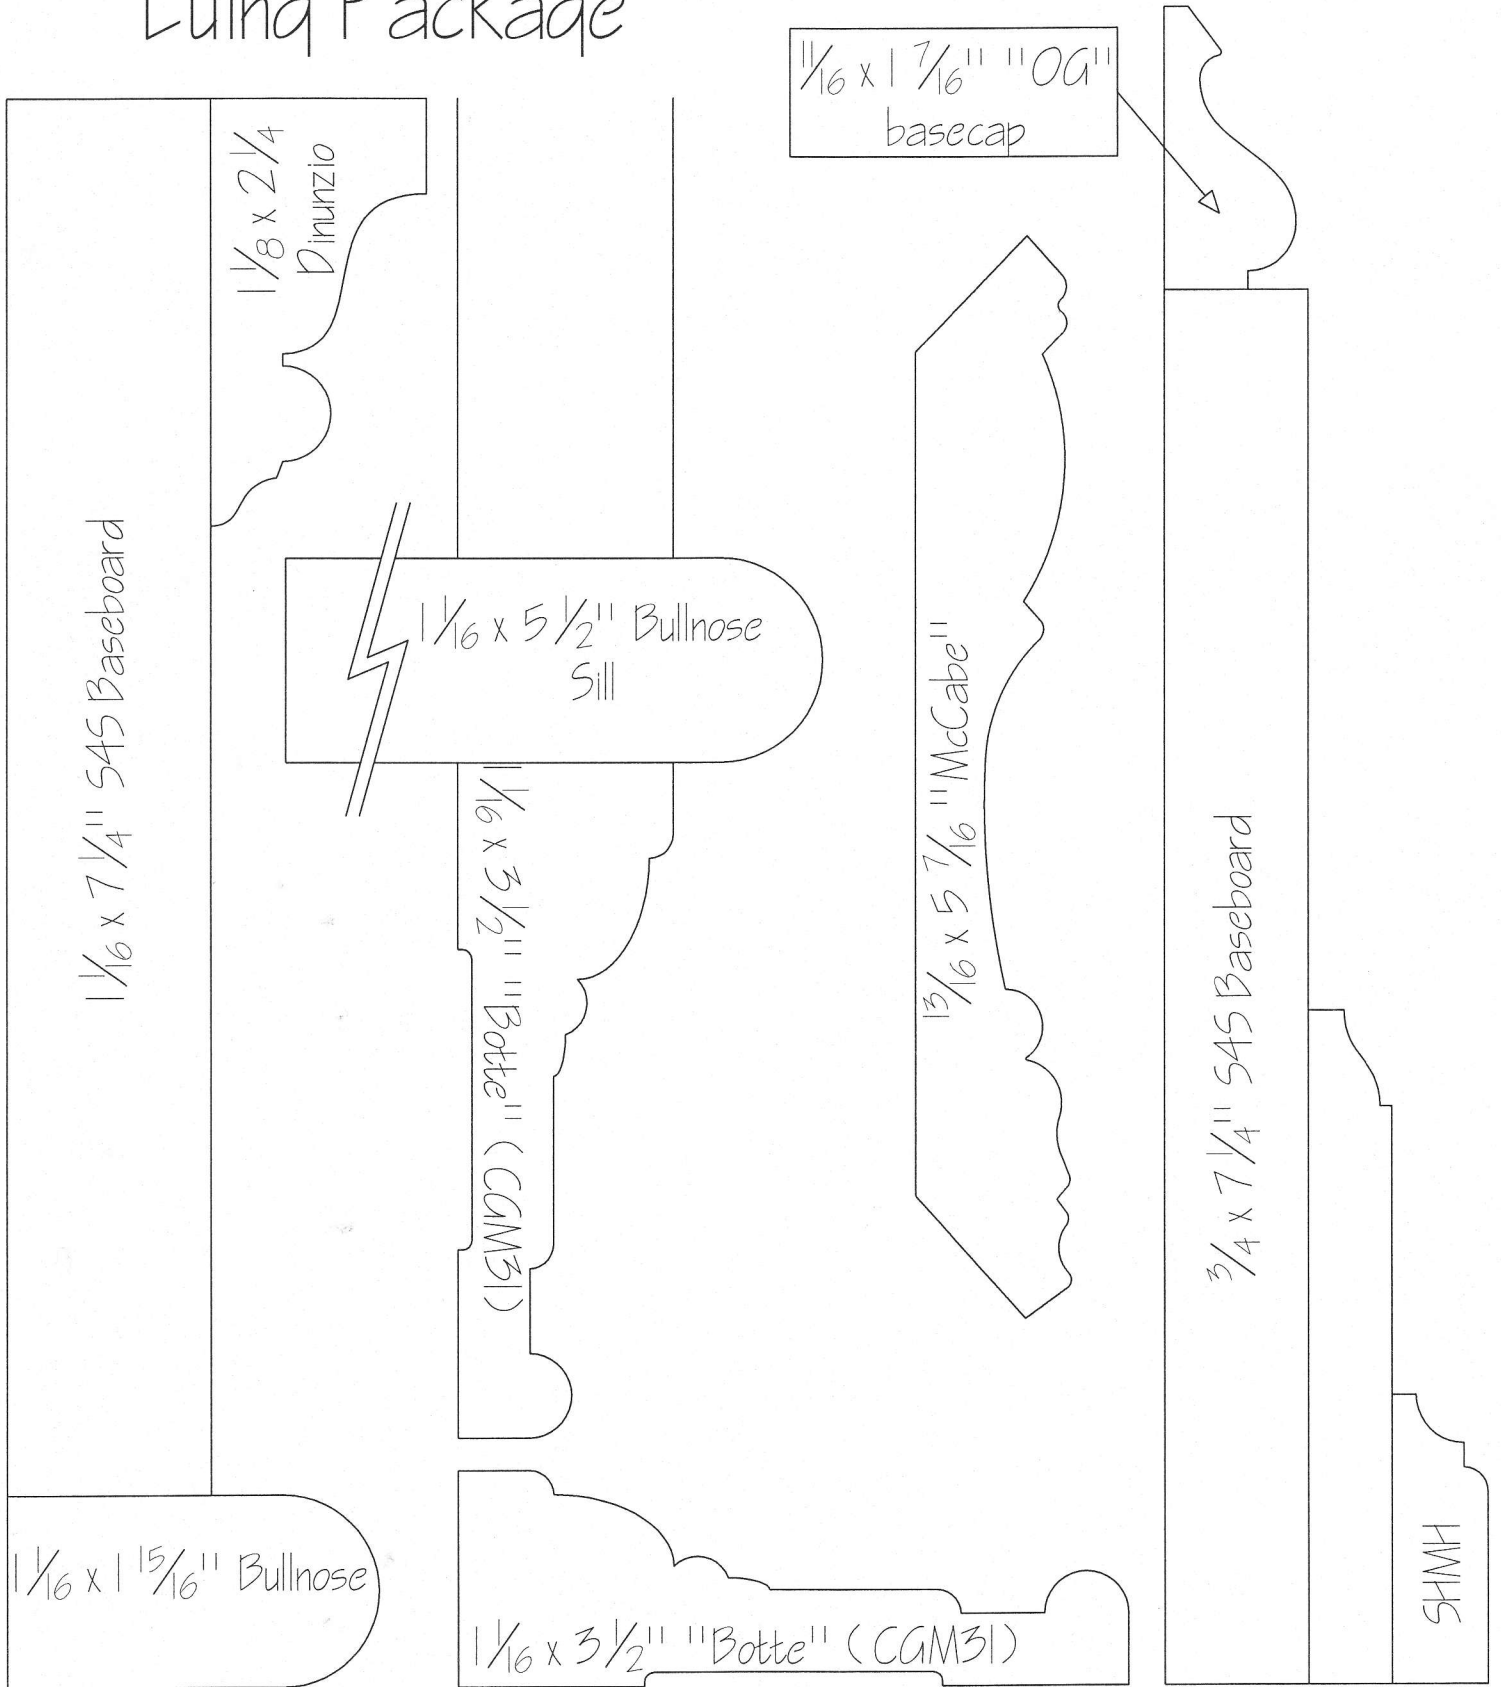

Luino Package

Rhodes & Rhodes Millwork
 3011 Ocean Heights Avenue Unit A
 Egg Harbor Township, NJ 08234
 609-653-3180 Phone 609-653-3181 Fax
 rhodesandrhodes@gmail.com

Scale: Full size

Luing Package

Rhodes & Rhodes Millwork
5011 Ocean Heights Avenue Unit A
Egg Harbor Township, NJ 08254
609-655-5180 Phone 609-655-5181 fax
rhodesandrhodes@gmail.com

Scale: $\frac{3}{4}'' = 1'-0$