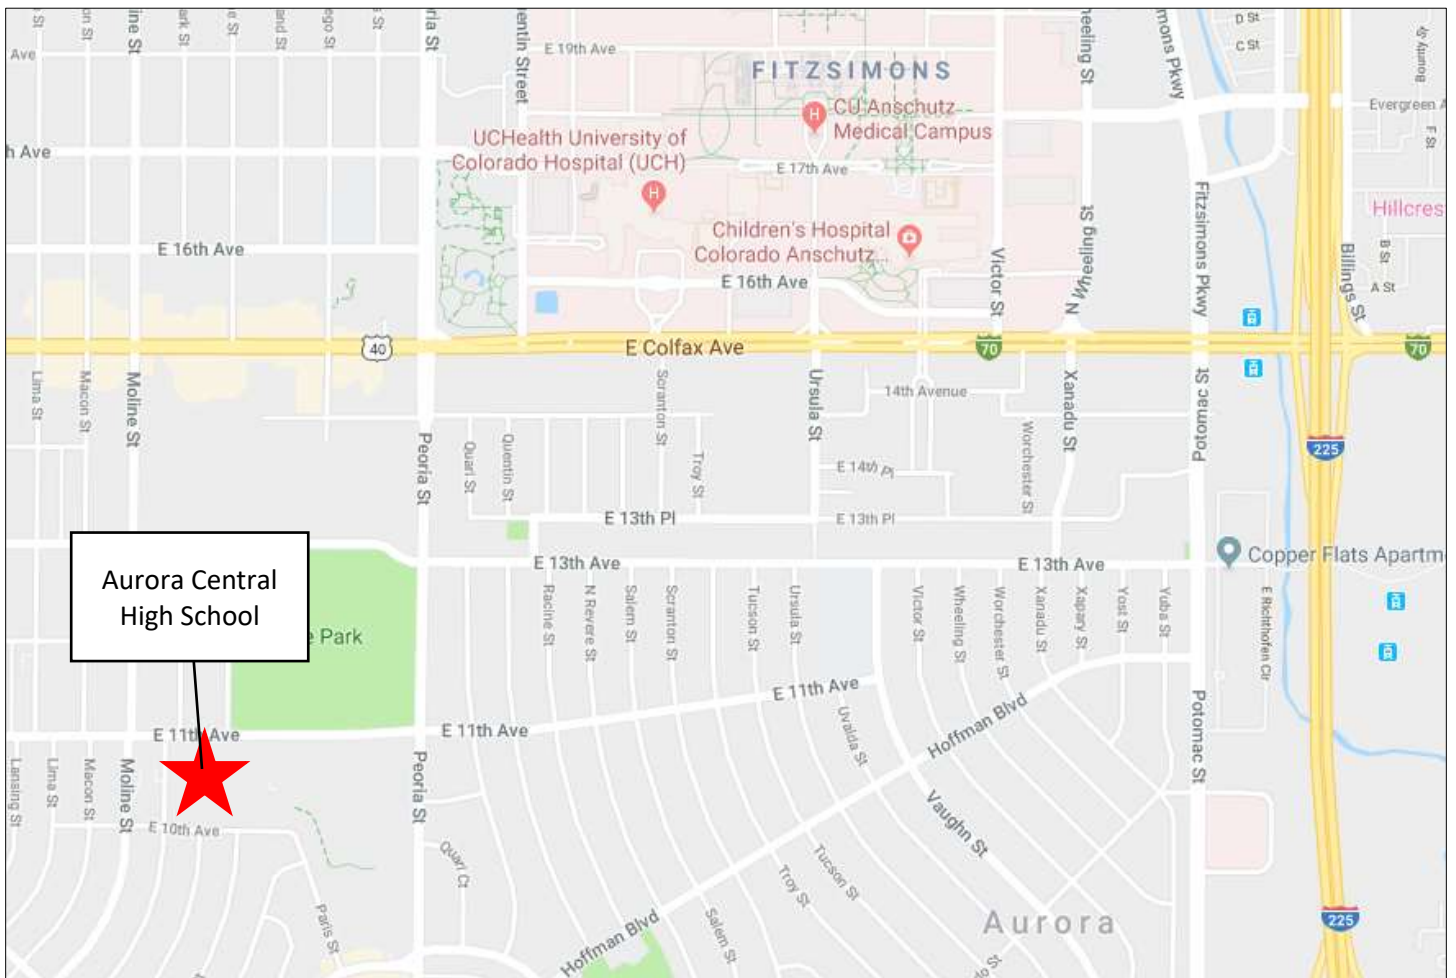

Aurora Central High School

Nutcracker Performance Location

Address:

Aurora Central High School
Robert L. Troutman Theater
11700 E 11th Ave
Aurora, CO 80010

Directions:

- From I-225 take exit 10 for E Colfax Avenue
- Head west on E Colfax Avenue for about 1 mile to Peoria St.
- Head South on Peoria to E 11th Ave.
- Head West on E 11th Ave to Aurora Central High School
- Auditorium is located on the West side of the school, on Newark St.
- Parking is available along Newark St., E 10th Ave on the South Side and the East side of the School.