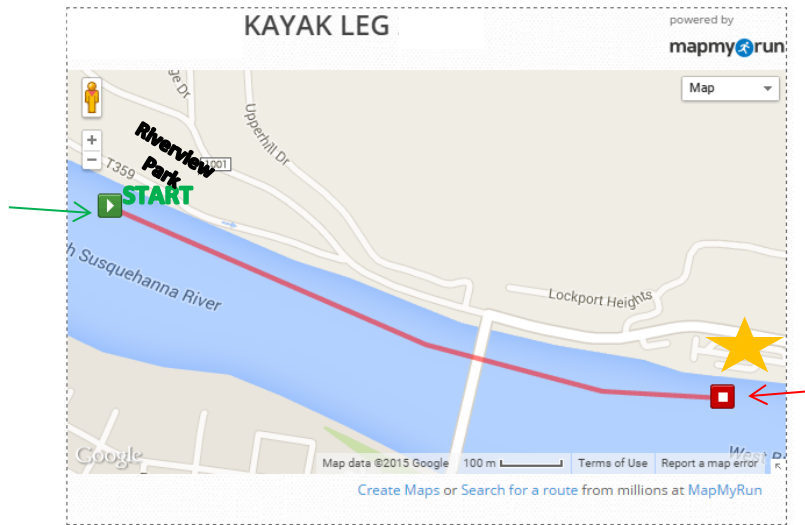

Great Island Mini-Adventure Triathlon

Fri, June 30
6:30 pm

Kayak

Distance: 1 K

Start Location: Riverview Park

Finish Location: Transition Area

Description: **Downstream**

Same as 2014 & 2015 Course

Transition

FINISH

Bike

Distance: 8 K

Start Location: Transition Area

Finish Location: Transition Area

Description: **Out-and-Back Course**

Same as 2014 & 2015 Course

Run

Distance: 2 K

Start Location: Transition Area

Finish Location: Transition Area

Description: **Out-and-Back Course**

Same as 2014 & 2015 Course