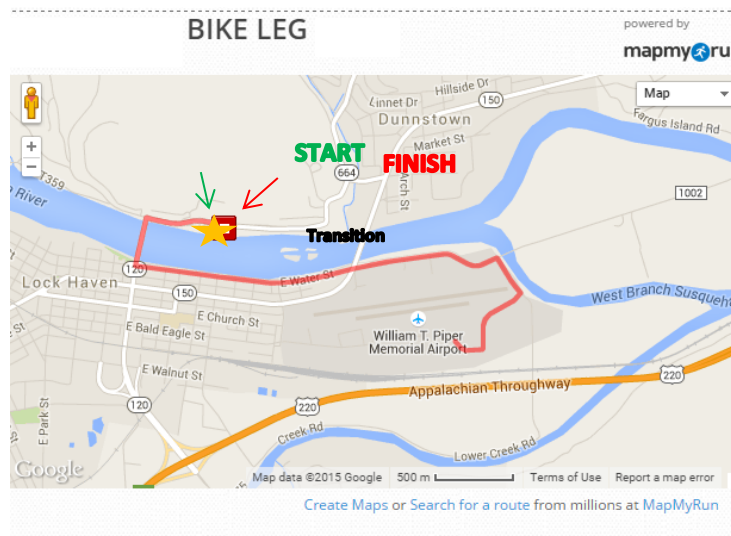

Great Island Mini-Adventure Triathlon

Fri, June 30
6:30 pm

Kayak

Distance: 1 K

Start Location: Riverview Park

Finish Location: Transition Area

Description: **Downstream**

Same as 2014 & 2015 Course

Transition

FINISH

Bike

Distance: 8 K

Start Location: Transition Area

Finish Location: Transition Area

Description: **Out-and-Back Course**

Same as 2014 & 2015 Course

Run

Distance: 2 K

Start Location: Transition Area

Finish Location: Transition Area

Description: **Out-and-Back Course**

Same as 2014 & 2015 Course