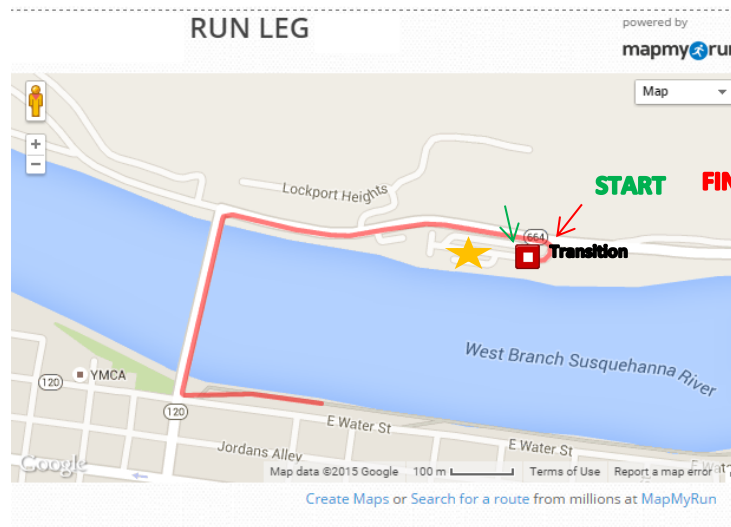

Great Island Mini-Adventure Triathlon

Fri, June 30
6:30 pm

Kayak

Distance: 1 K

Start Location: Riverview Park

Finish Location: Transition Area

Description: **Downstream**

Same as 2014 & 2015 Course

Transition

FINISH

Bike

Distance: 8 K

Start Location: Transition Area

Finish Location: Transition Area

Description: **Out-and-Back Course**

Same as 2014 & 2015 Course

Run

Distance: 2 K

Start Location: Transition Area

Finish Location: Transition Area

Description: **Out-and-Back Course**

Same as 2014 & 2015 Course