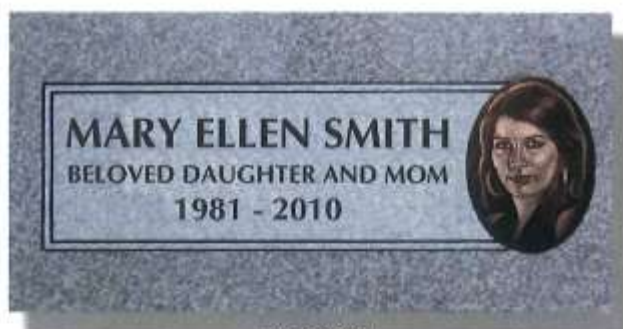

Etched Memorials

These are examples of hand etched scenes produced

Etched Memorials

Etched Memorials

Etched Memorials

Etched Memorials

Portrait Etchings

These pages show a small sampling of the hundreds of beautiful hand etched portraits produced

Portrait Etchings

COMPARISON: This Etching Sample Shows The Actual Photo Next To The Hand Etched Portrait.

Etched Inserts

INSERT001

INSERT002

INSERT003

INSERT004

INSERT005

ETCHED BLACK GRANITE INSERTS

Hand etched portrait or design artwork looks best on polished black granite. You can add a polished black granite insert panel to any color monument or marker. The black granite insert panel is attached flush to the face of the monument or marker with monument grade adhesive. The black granite insert panel is then edge grouted with silicone sealer for a perfectly finished look that will last for generations. The portrait or design is then hand etched on the black granite insert panel. **Hand etching is available on these insert shapes, custom shapes are**