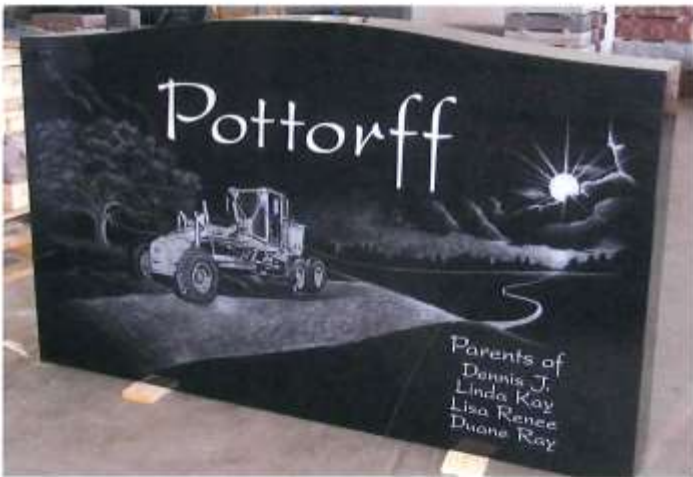

Etched Memorials

These are examples of hand etched scenes produced

Etched Memorials

Etched Memorials

Etched Memorials

Etched Memorials

Portrait Etchings

These pages show a small sampling of the hundreds of beautiful hand etched portraits produced

Portrait Etchings

COMPARISON: This Etching Sample Shows The Actual Photo Next To The Hand Etched Portrait.

Etched Inserts

INSERT001

INSERT002

INSERT003

INSERT004

INSERT005

ETCHED BLACK GRANITE INSERTS

Hand etched portrait or design artwork looks best on polished black granite. You can add a polished black granite insert panel to any color monument or marker. The black granite insert panel is attached flush to the face of the monument or marker with monument grade adhesive. The black granite insert panel is then edge grouted with silicone sealer for a perfectly finished look that will last for generations. The portrait or design is then hand etched on the black granite insert panel. **Hand etching is available on these insert shapes, custom shapes are**