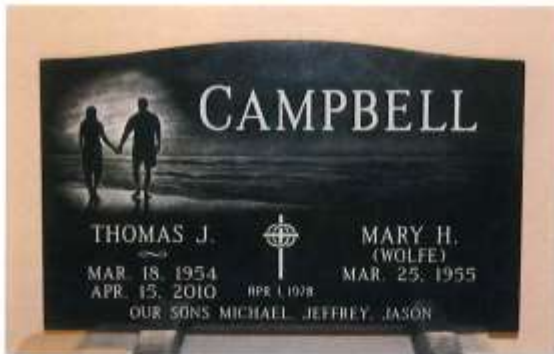

Etched Memorials

These are examples of hand etched scenes produced

Etched Memorials

Etched Memorials

Etched Memorials

Etched Memorials

Portrait Etchings

These pages show a small sampling of the hundreds of beautiful hand etched portraits produced

Portrait Etchings

COMPARISON: This Etching Sample Shows The Actual Photo Next To The Hand Etched Portrait.

Etched Inserts

INSERT001

INSERT002

INSERT003

INSERT004

INSERT005

ETCHED BLACK GRANITE INSERTS

Hand etched portrait or design artwork looks best on polished black granite. You can add a polished black granite insert panel to any color monument or marker. The black granite insert panel is attached flush to the face of the monument or marker with monument grade adhesive. The black granite insert panel is then edge grouted with silicone sealer for a perfectly finished look that will last for generations. The portrait or design is then hand etched on the black granite insert panel. **Hand etching is available on these insert shapes, custom shapes are**