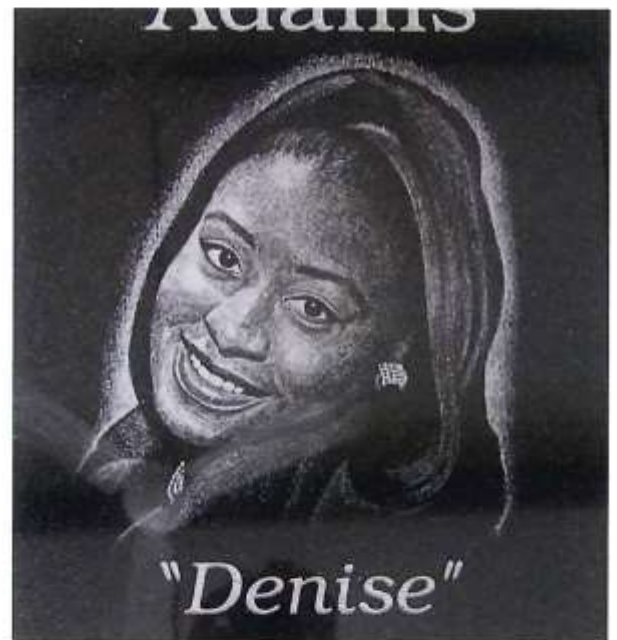

Etched Memorials

These are examples of hand etched scenes produced

Etched Memorials

Etched Memorials

Etched Memorials

Etched Memorials

Portrait Etchings

These pages show a small sampling of the hundreds of beautiful hand etched portraits produced

Portrait Etchings

COMPARISON: This Etching Sample Shows The Actual Photo Next To The Hand Etched Portrait.

Etched Inserts

INSERT001

INSERT002

INSERT003

INSERT004

INSERT005

ETCHED BLACK GRANITE INSERTS

Hand etched portrait or design artwork looks best on polished black granite. You can add a polished black granite insert panel to any color monument or marker. The black granite insert panel is attached flush to the face of the monument or marker with monument grade adhesive. The black granite insert panel is then edge grouted with silicone sealer for a perfectly finished look that will last for generations. The portrait or design is then hand etched on the black granite insert panel. **Hand etching is available on these insert shapes, custom shapes are**