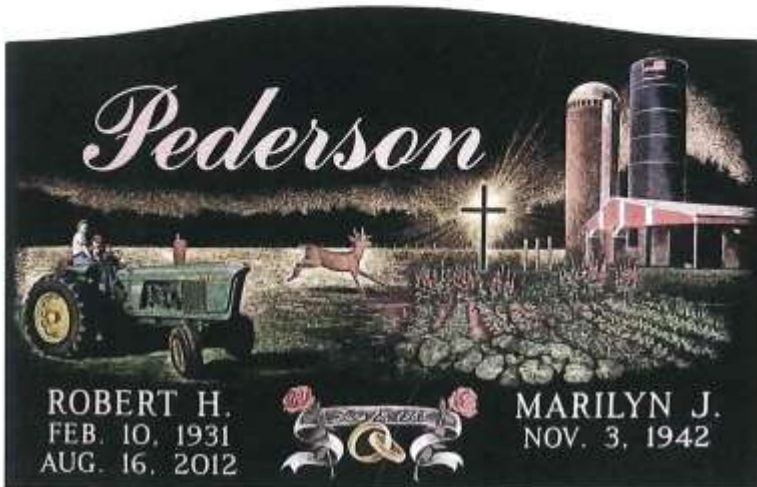

Etched Memorials

These are examples of hand etched scenes produced

Etched Memorials

Etched Memorials

Etched Memorials

Etched Memorials

Portrait Etchings

These pages show a small sampling of the hundreds of beautiful hand etched portraits produced

Portrait Etchings

COMPARISON: This Etching Sample Shows The Actual Photo Next To The Hand Etched Portrait.

Etched Inserts

INSERT001

INSERT002

INSERT003

INSERT004

INSERT005

ETCHED BLACK GRANITE INSERTS

Hand etched portrait or design artwork looks best on polished black granite. You can add a polished black granite insert panel to any color monument or marker. The black granite insert panel is attached flush to the face of the monument or marker with monument grade adhesive. The black granite insert panel is then edge grouted with silicone sealer for a perfectly finished look that will last for generations. The portrait or design is then hand etched on the black granite insert panel. **Hand etching is available on these insert shapes, custom shapes are**