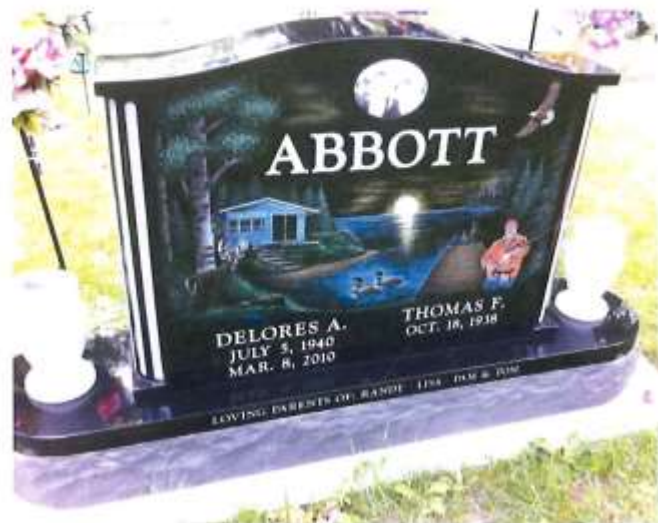

Etched Memorials

These are examples of hand etched scenes produced

Etched Memorials

Etched Memorials

Etched Memorials

Etched Memorials

Portrait Etchings

These pages show a small sampling of the hundreds of beautiful hand etched portraits produced

Portrait Etchings

COMPARISON: This Etching Sample Shows The Actual Photo Next To The Hand Etched Portrait.

Etched Inserts

INSERT001

INSERT002

INSERT003

INSERT004

INSERT005

ETCHED BLACK GRANITE INSERTS

Hand etched portrait or design artwork looks best on polished black granite. You can add a polished black granite insert panel to any color monument or marker. The black granite insert panel is attached flush to the face of the monument or marker with monument grade adhesive. The black granite insert panel is then edge grouted with silicone sealer for a perfectly finished look that will last for generations. The portrait or design is then hand etched on the black granite insert panel. **Hand etching is available on these insert shapes, custom shapes are**