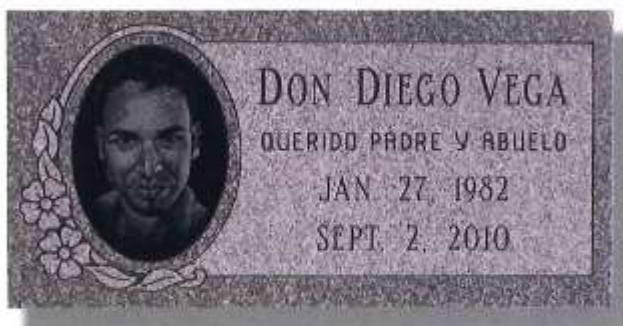

Portrait Etchings

COMPARISON: This Etching Sample Shows The Actual Photo Next To The Hand Etched Portrait.

Etched Inserts

INSERT001

INSERT002

INSERT003

INSERT004

INSERT005

ETCHED BLACK GRANITE INSERTS

Hand etched portrait or design artwork looks best on polished black granite. You can add a polished black granite insert panel to any color monument or marker. The black granite insert panel is attached flush to the face of the monument or marker with monument grade adhesive. The black granite insert panel is then edge grouted with silicone sealer for a perfectly finished look that will last for generations. The portrait or design is then hand etched on the black granite insert panel. **Hand etching is available on these insert shapes, custom shapes are**