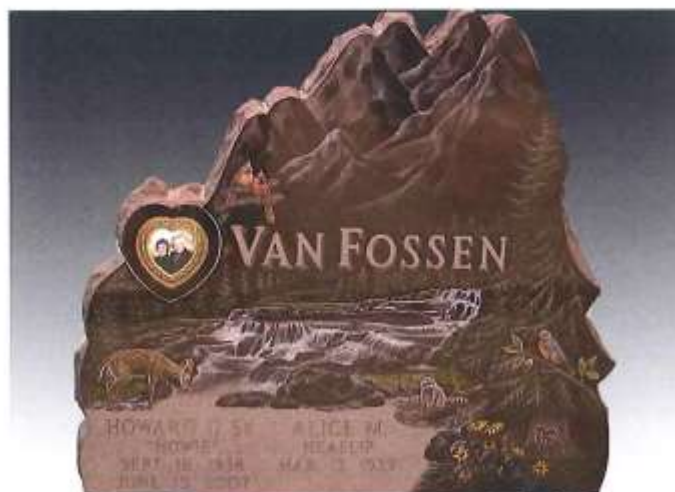

Etched Memorials

These are examples of hand etched scenes produced

Etched Memorials

Etched Memorials

Etched Memorials

Etched Memorials

Portrait Etchings

These pages show a small sampling of the hundreds of beautiful hand etched portraits produced

Portrait Etchings

COMPARISON: This Etching Sample Shows The Actual Photo Next To The Hand Etched Portrait.

Etched Inserts

INSERT001

INSERT002

INSERT003

INSERT004

INSERT005

ETCHED BLACK GRANITE INSERTS

Hand etched portrait or design artwork looks best on polished black granite. You can add a polished black granite insert panel to any color monument or marker. The black granite insert panel is attached flush to the face of the monument or marker with monument grade adhesive. The black granite insert panel is then edge grouted with silicone sealer for a perfectly finished look that will last for generations. The portrait or design is then hand etched on the black granite insert panel. **Hand etching is available on these insert shapes, custom shapes are**