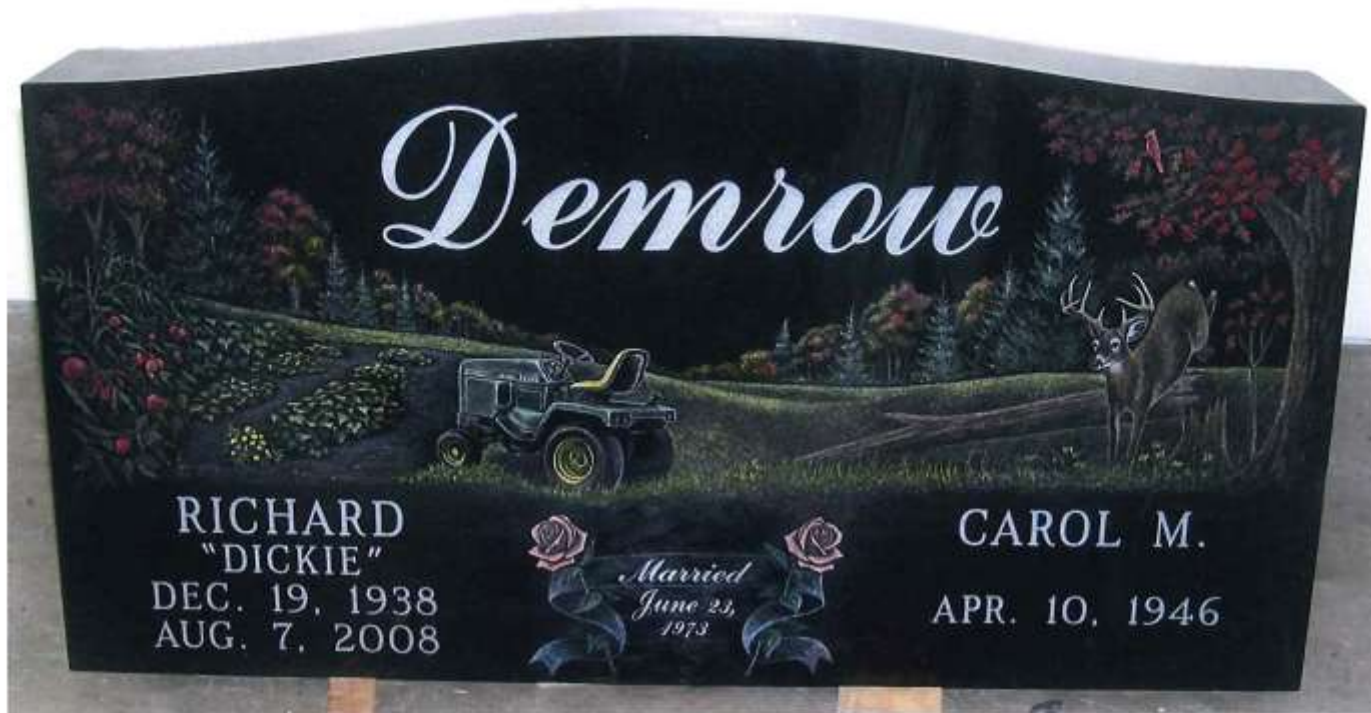

Etched Memorials

These are examples of hand etched scenes produced

Etched Memorials

Etched Memorials

Etched Memorials

Etched Memorials

Portrait Etchings

These pages show a small sampling of the hundreds of beautiful hand etched portraits produced

Portrait Etchings

COMPARISON: This Etching Sample Shows The Actual Photo Next To The Hand Etched Portrait.

Etched Inserts

INSERT001

INSERT002

INSERT003

INSERT004

INSERT005

ETCHED BLACK GRANITE INSERTS

Hand etched portrait or design artwork looks best on polished black granite. You can add a polished black granite insert panel to any color monument or marker. The black granite insert panel is attached flush to the face of the monument or marker with monument grade adhesive. The black granite insert panel is then edge grouted with silicone sealer for a perfectly finished look that will last for generations. The portrait or design is then hand etched on the black granite insert panel. **Hand etching is available on these insert shapes, custom shapes are**