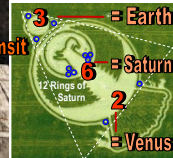

PHOENIX ECLIPSE

A 2009 crop circle depicted a Fiery Phoenix within an Annular Eclipse Number-Planet association. If the Number of Nodes is equal the Position of the Planets from our Sun, then 2=Venus, 3=Earth, 6=Saturn. This is code for (236 Years) & how old the USA is on 2012 since 1776 or perhaps how long it is to last out of the 243 Year Venus Pyramid Cycle. Also, an object or celestial body appears to be behind Sun.