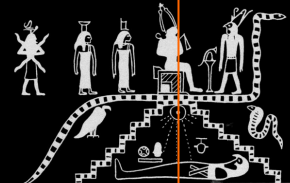

THE PHOENIX REBORN

The Egyptians knew of the 9-Level pyramid. It correlates to the 9-Days Venus descends below and the Earth Horizon to enter the 'underworld'. It is an instrument for the resurrection of Osiris. The center line dissects his phallus or member area of Osiris. The imagery is strikingly similar to El Castillo with the Serpents transcending the stairs. Perhaps the descent of Venus will be associated with a 'Man' to be risen in a 9-day journey of the planet Venus, who is the Phoenix to be resurrected.