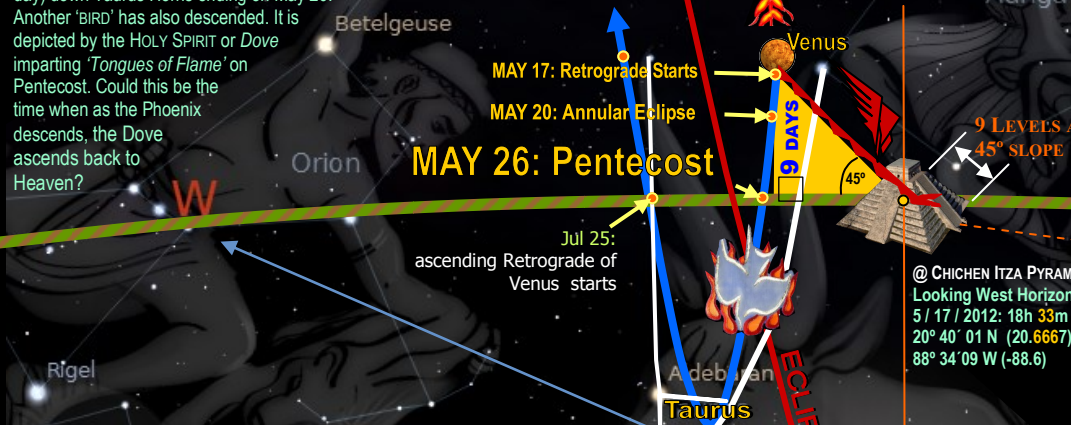

THE PHOENIX

May 14: The first standstill of Venus during Retrograde

MAY 26: Pentecost

Jul 25: ascending Retrograde of Venus starts

THE ALIGNMENT

On Mar 20, Spring Equinox the Pleiades reach a Celestial Zenith over the Chichen Itza Pyramid. The 'shadow' cast on the Pyramid is that of a 'Descending Serpent' or Phoenix. 60 days after the Serpent/Phoenix's shadow appeared on May 20 is the day when Earth-Moon-Sun are in conjunction with the Pleiades & the Annular Solar Eclipse occurs.

45° GEOMETRY: If you superimpose a 45° Right Triangle with the base along the Eclipse center line as it enters the USA, then Phoenix, AZ is the apex on the 33° Latitude. Roswell, N.M. is also at the 33° Latitude. You also get an equilateral triangle to LA and the combined Triangle Pattern configuration can be superimposed from the Eclipse Apex in the north Pacific. The Pyramid is also at a 45° angle that mirrors the Ecliptic Apex geometry. Does the Eclipse ending in the USA signal the end of the USA's as a 'Phoenix'?

line as it enters the USA, then Phoenix, AZ is the apex on the 33° Latitude. Roswell, N.M. is also at the 33° Latitude. You also get an equilateral triangle to LA and the combined Triangle Pattern configuration can be superimposed from the Eclipse Apex in the north Pacific. The Pyramid is also at a 45° angle that mirrors the Ecliptic Apex geometry. Does the Eclipse ending in the USA signal the end of the USA's as a 'Phoenix'?