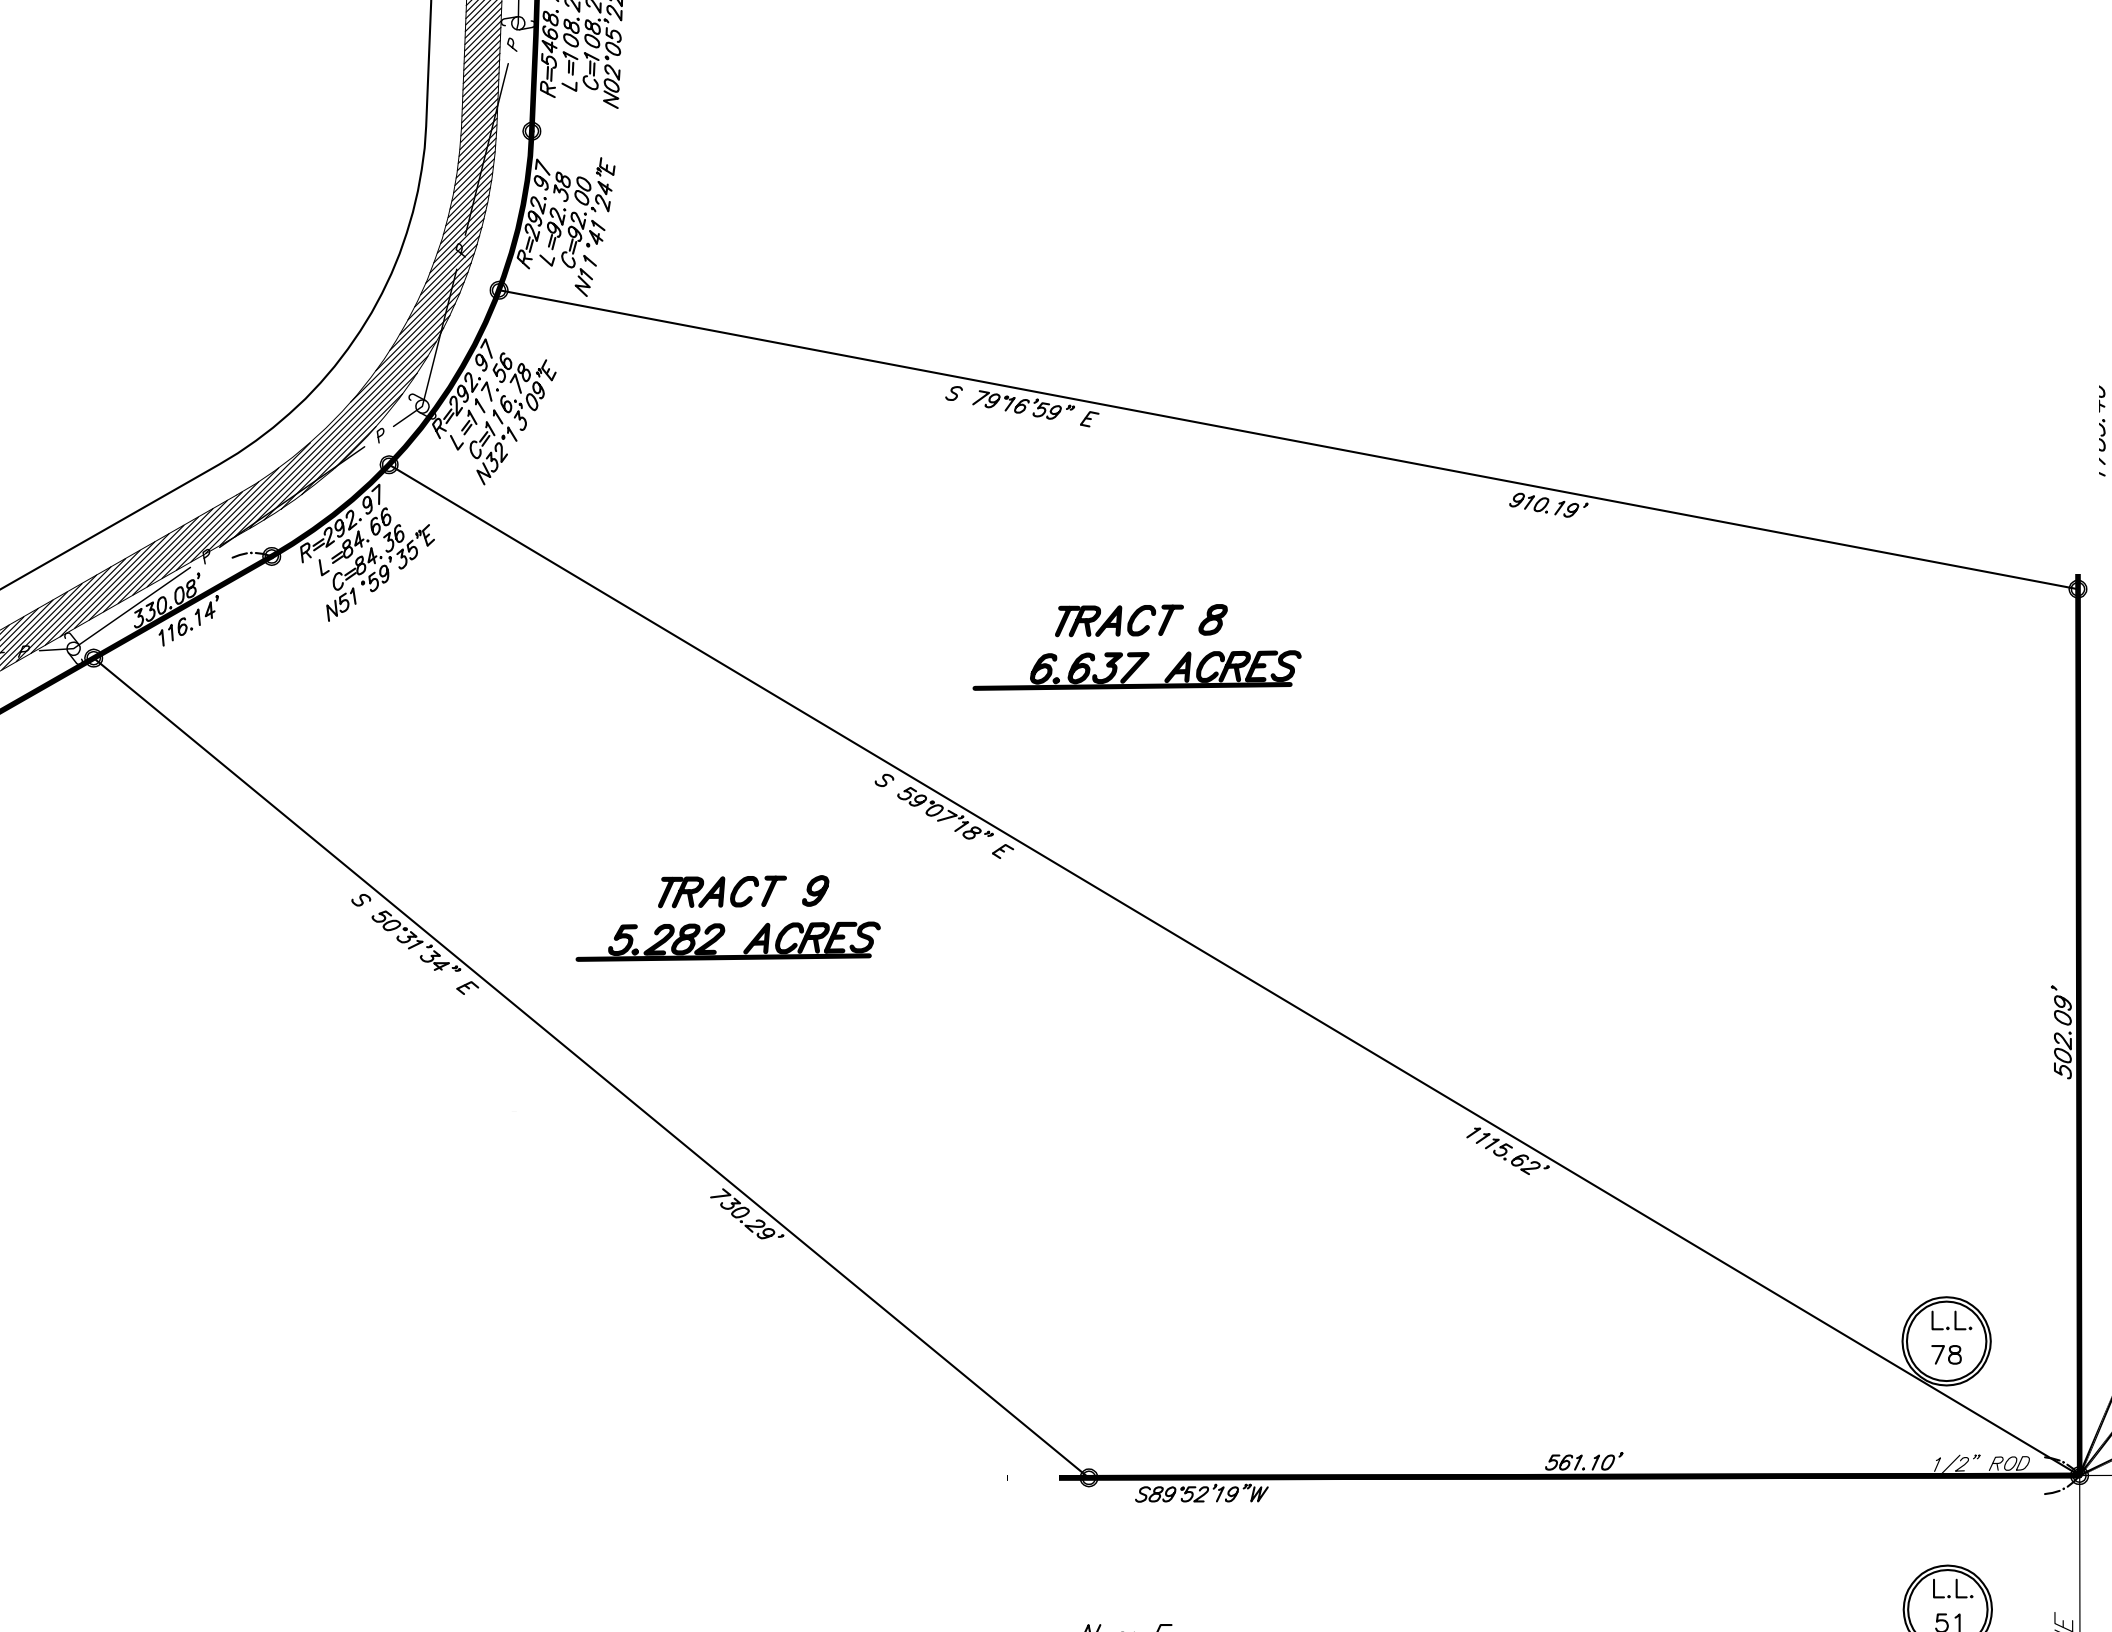

Butts County, Ga

404-313-1188

DUB WALKER ROAD

910 ft

Tract 8
6.637 Acres

Tract 9
5.282 Acres

1,115 ft

502 ft

730 ft

561 ft

TRACT 8
6.637 ACRES

TRACT 9
5.282 ACRES

L.L.
78

L.L.
51

Logust Grove

Jenkinsburg

Wolf Creek

Old Bethel

36

Stark

Yellow Water Creek

23

Jackson

16

Dub Walker

Barnes

16

36

From I-75/Exit 205

Go East toward Jackson,
Go 5 Miles to Dub Walker Road on Right,
Property on left

From Jackson

Take Hwy 16 west toward Griffin,
Go 1.9 miles past Ingles to Dub Walker Rd on
left
Property on left