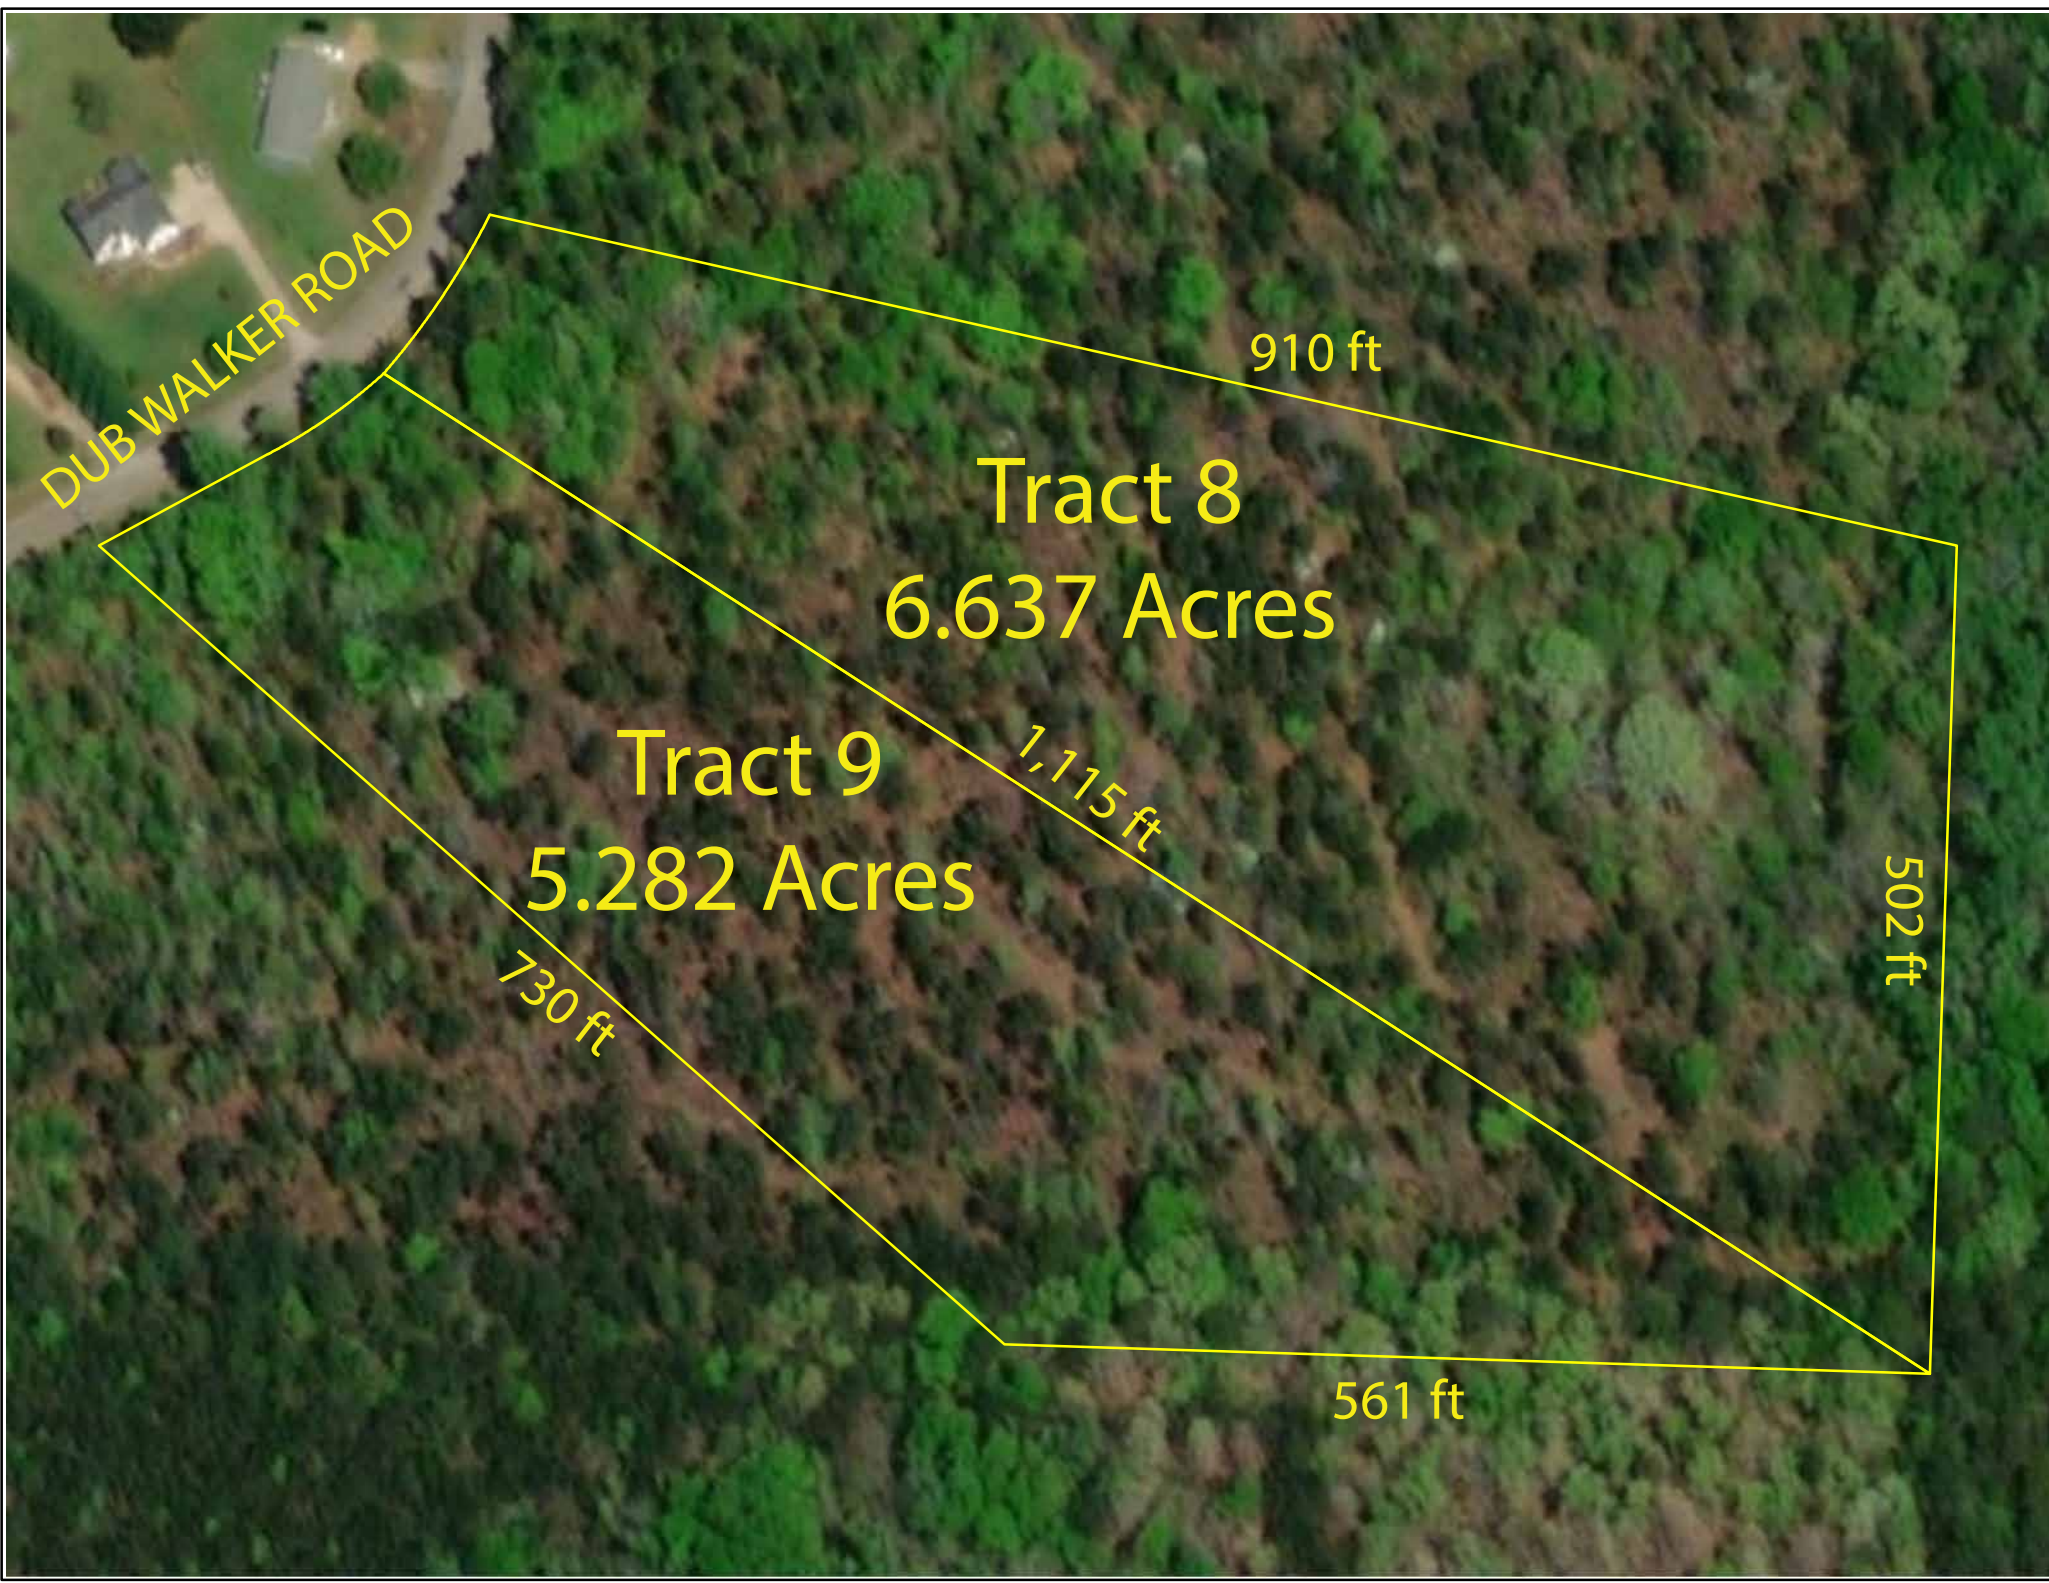

WALKER FOREST

*2 Available Wooded Properties
6.637 Acres and 5.282 Acres*

- New Survey
- Great Location in Butts County
- Hard to Find Acreage Home Sites
 - Only 5 miles to I-75
 - County Water
 - Financing Available

Butts County, Ga

404-313-1188

DUB WALKER ROAD

910 ft

Tract 8
6.637 Acres

Tract 9
5.282 Acres

1,115 ft

502 ft

730 ft

561 ft

TRACT 8
6.637 ACRES

TRACT 9
5.282 ACRES

L.L.
78

L.L.
51

Logust Grove

Jenkinsburg

Wolf Creek

Old Bethel

36

Stark

Yellow Water Creek

23

Jackson

16