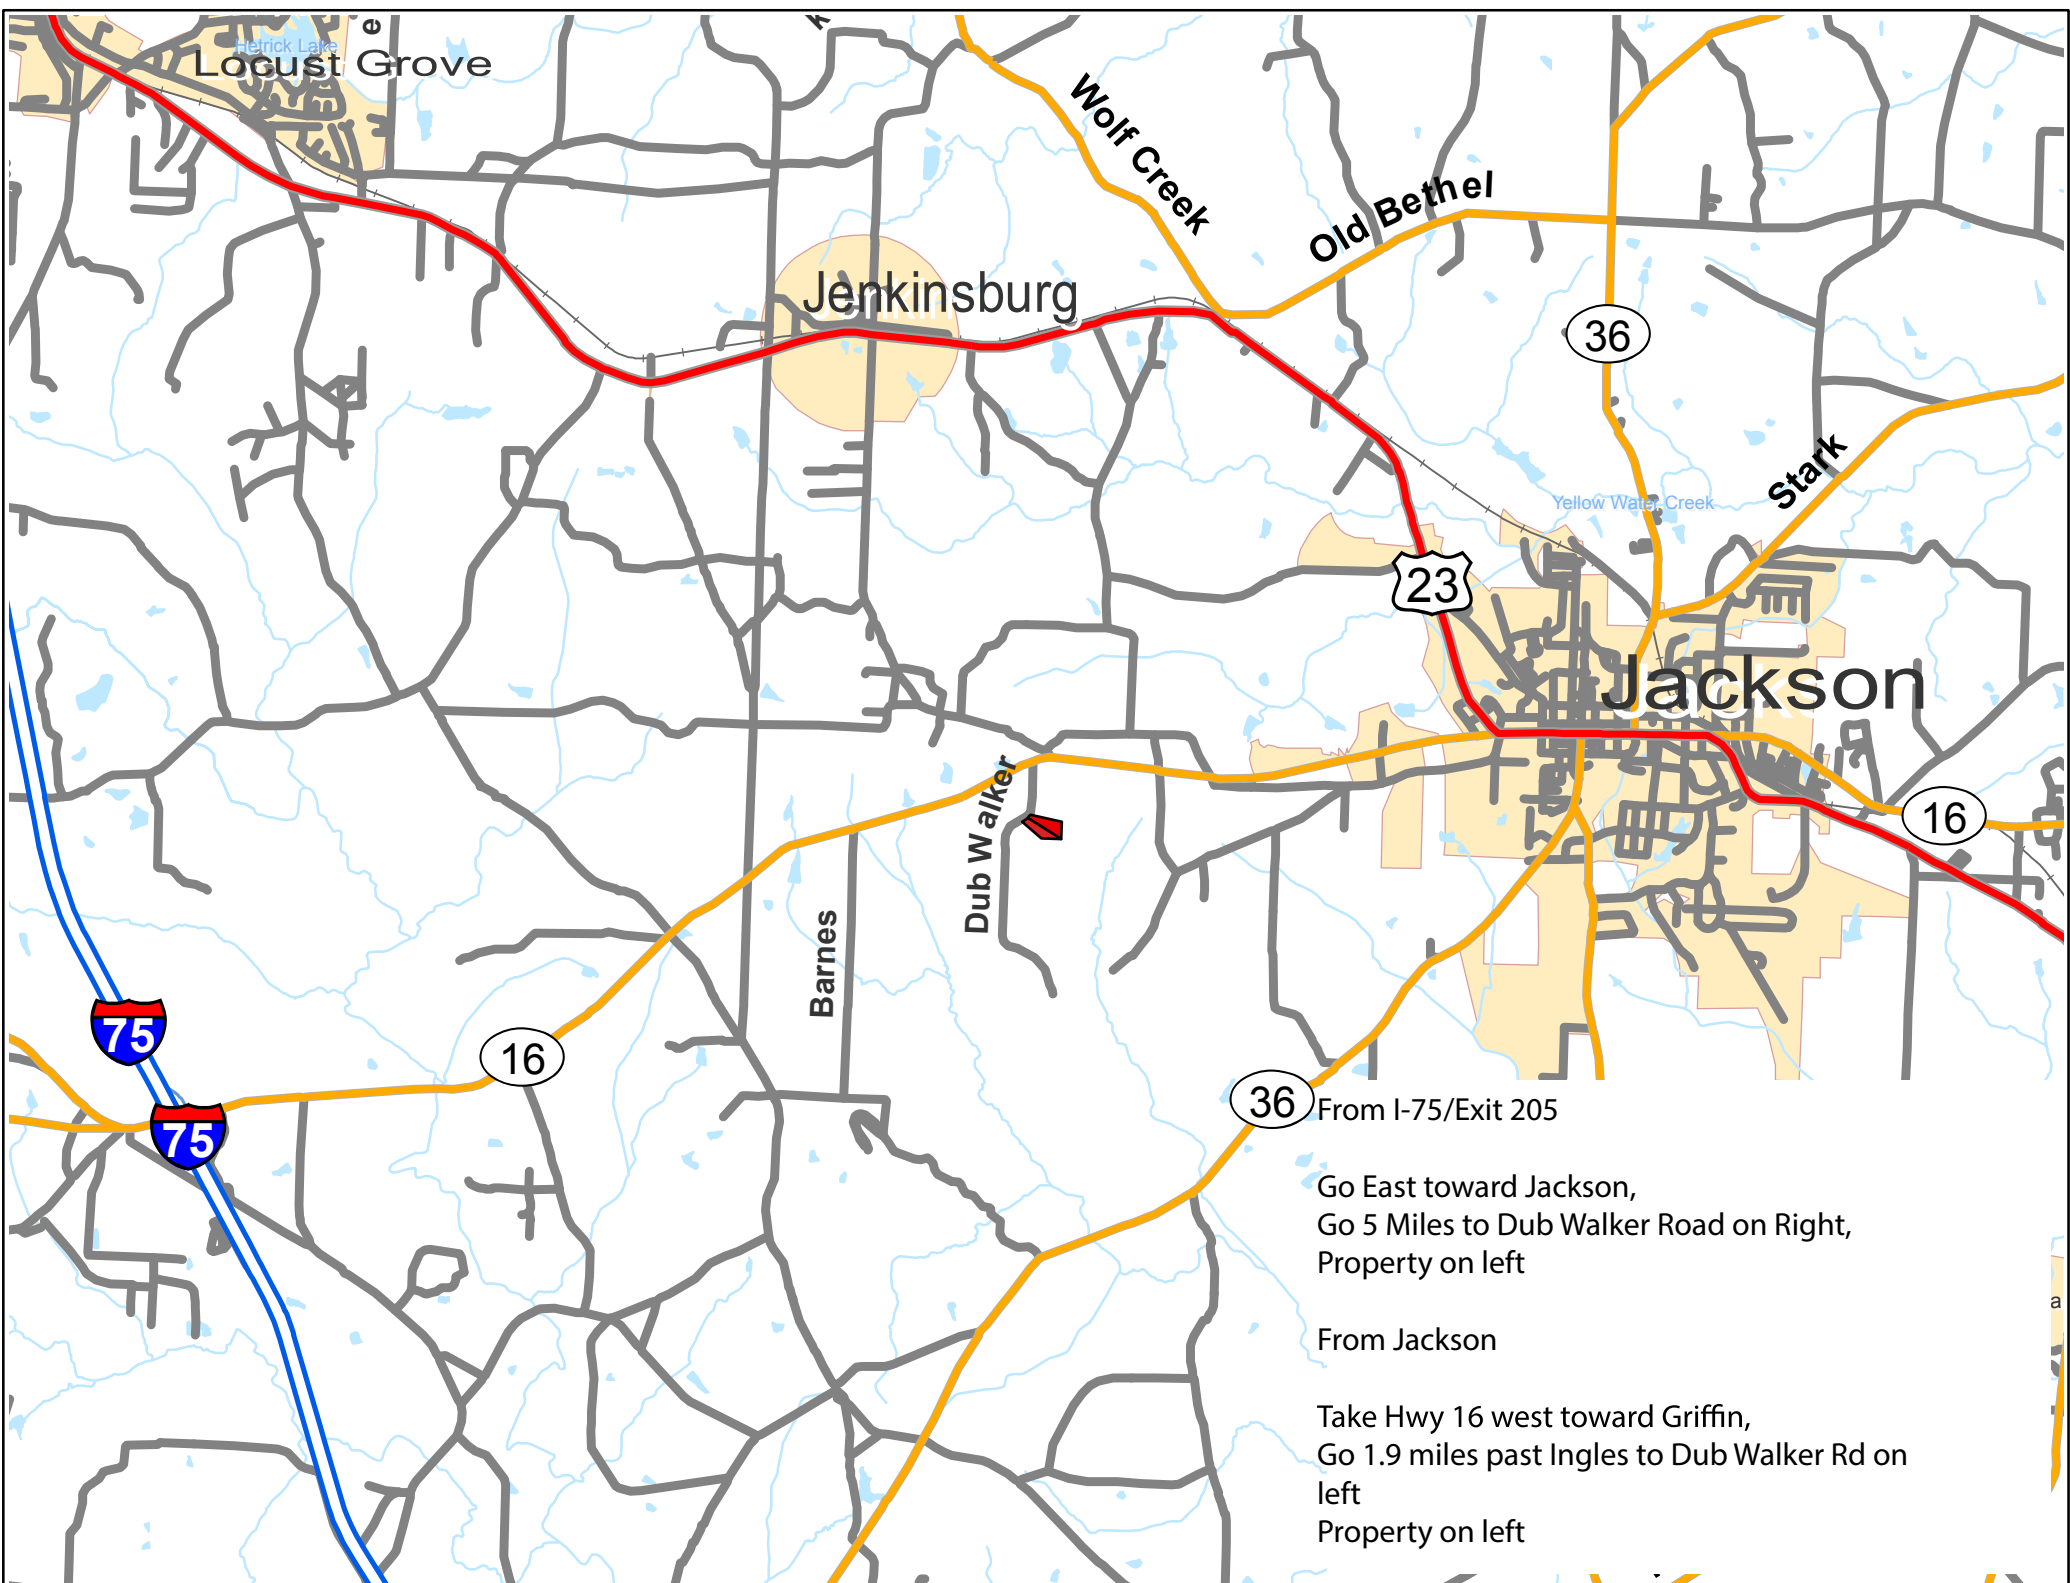

Logust Grove

Jenkinsburg

Wolf Creek

Old Bethel

36

Stark

Yellow Water Creek

23

Jackson

16

Dub Walker

Barnes

16

36

From I-75/Exit 205

Go East toward Jackson,
Go 5 Miles to Dub Walker Road on Right,
Property on left

From Jackson

Take Hwy 16 west toward Griffin,
Go 1.9 miles past Ingles to Dub Walker Rd on
left
Property on left

a