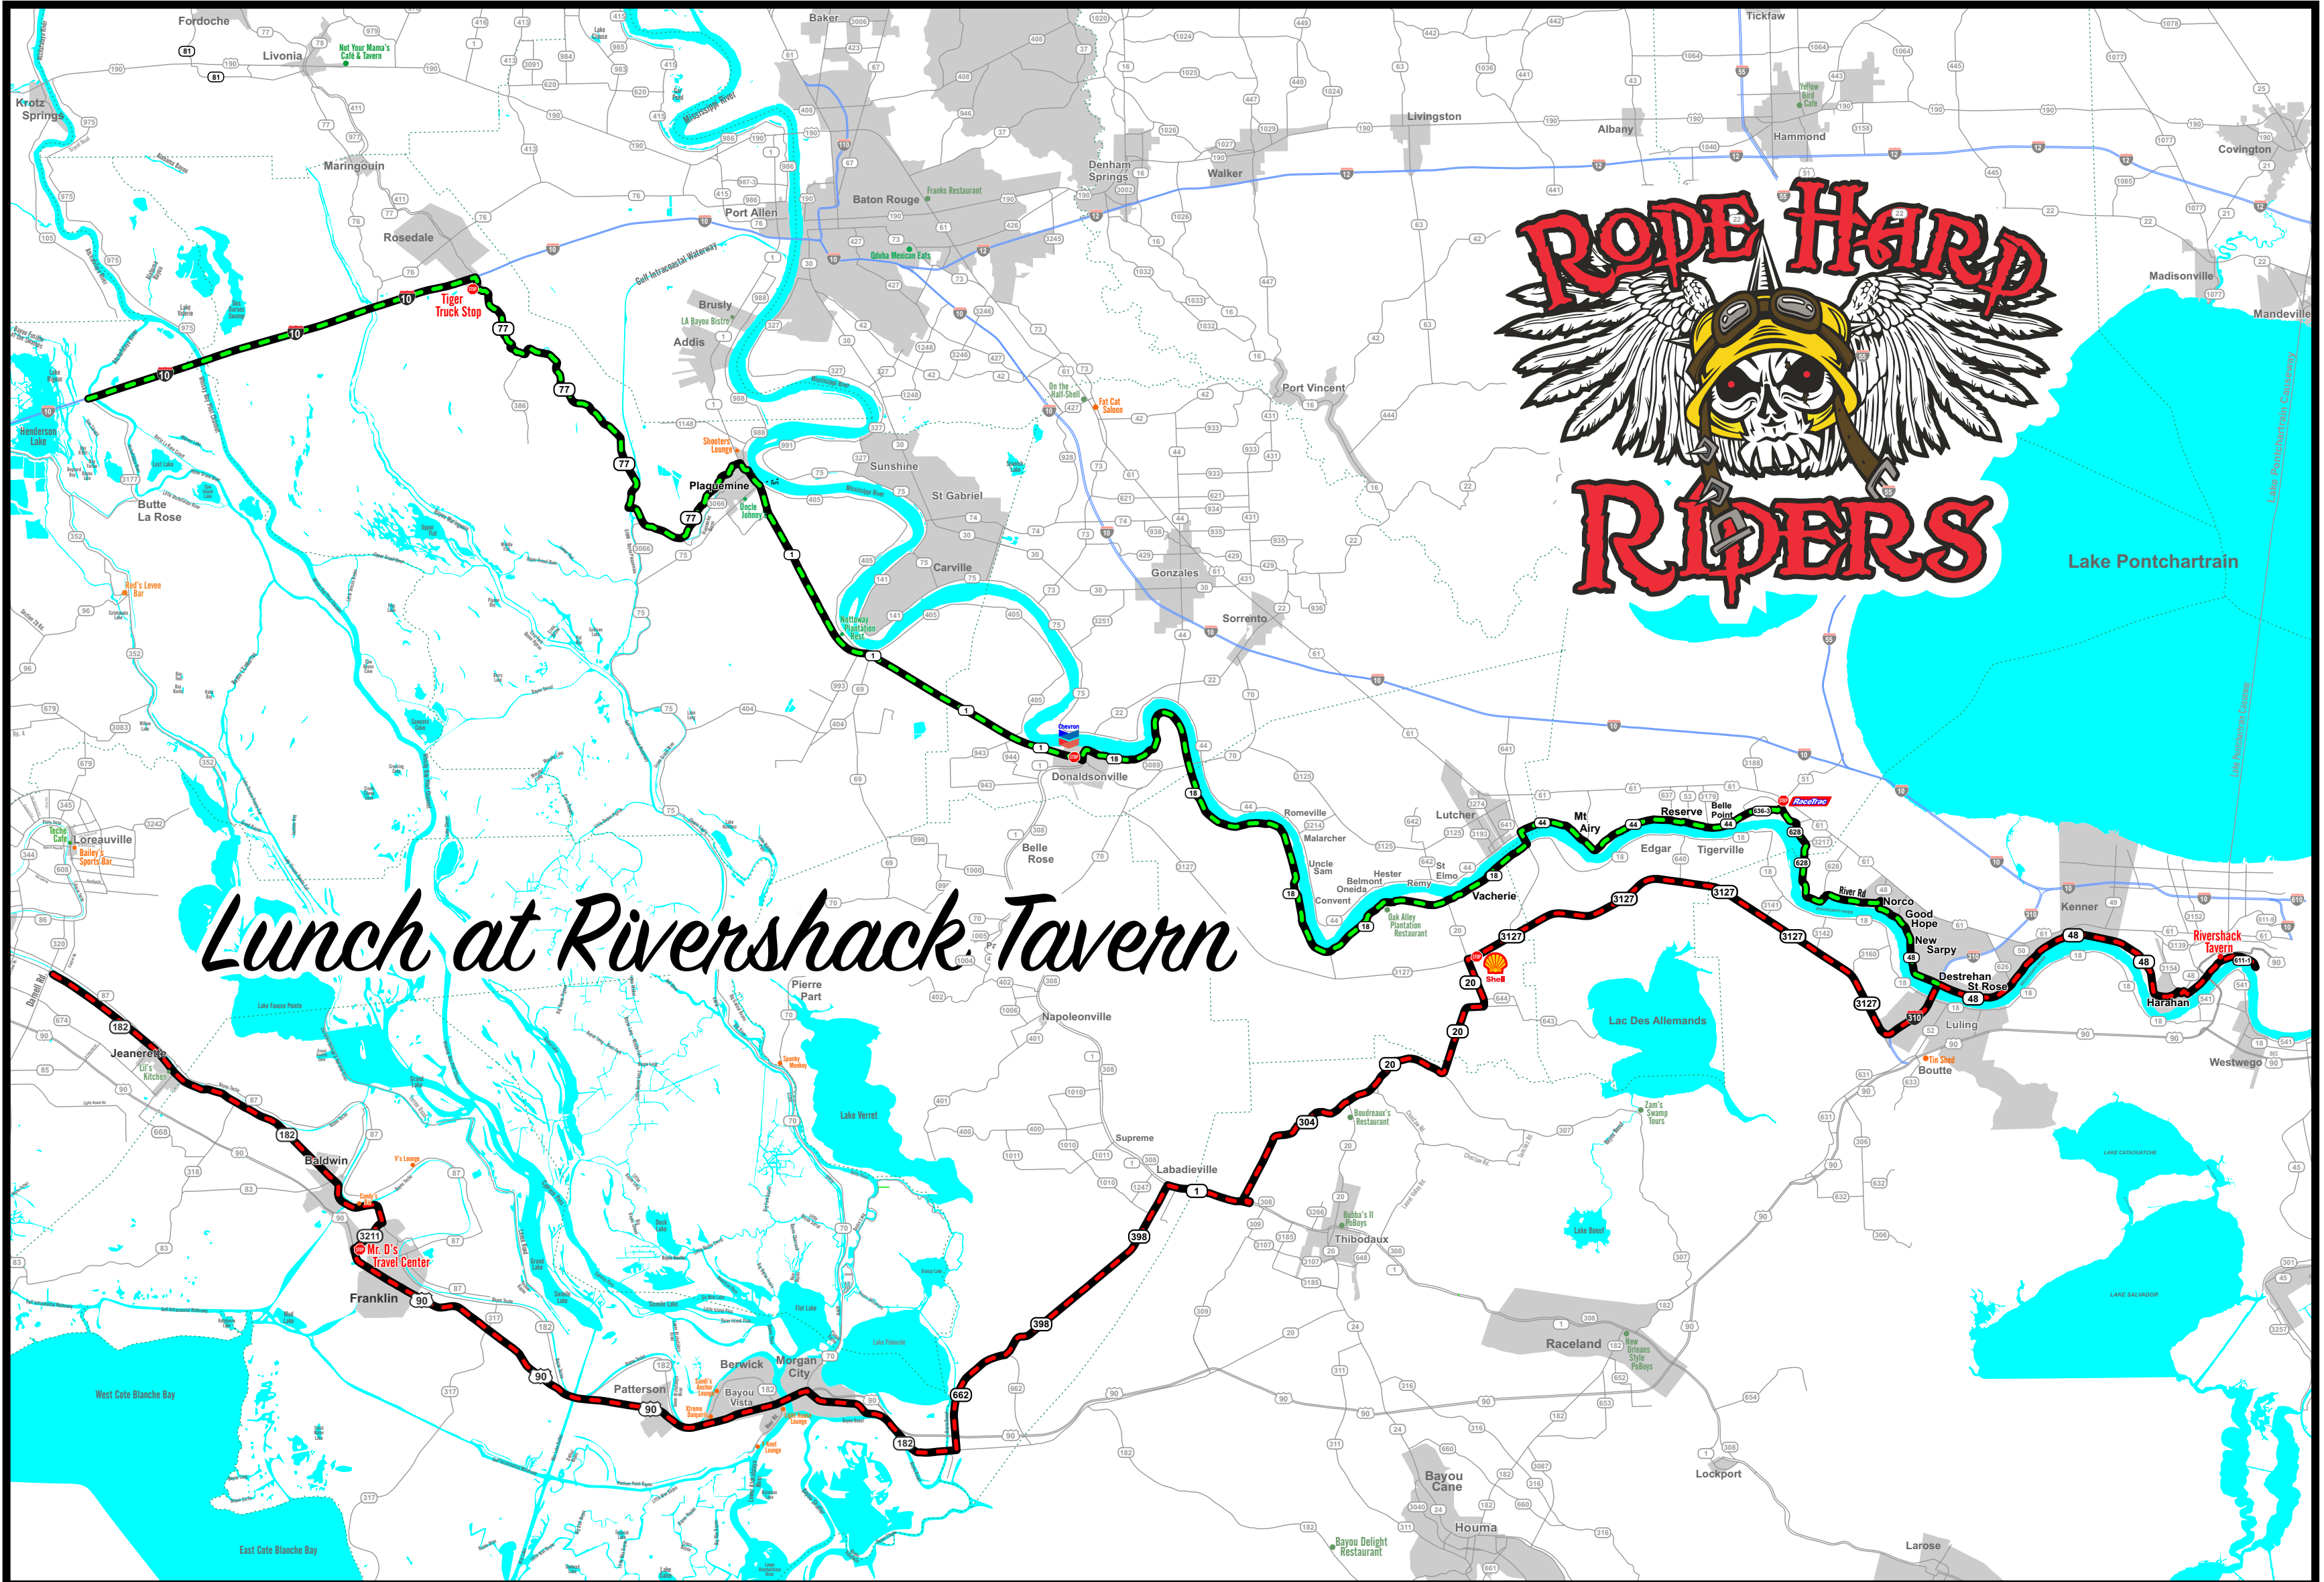

Lunch at Rivershack Tavern