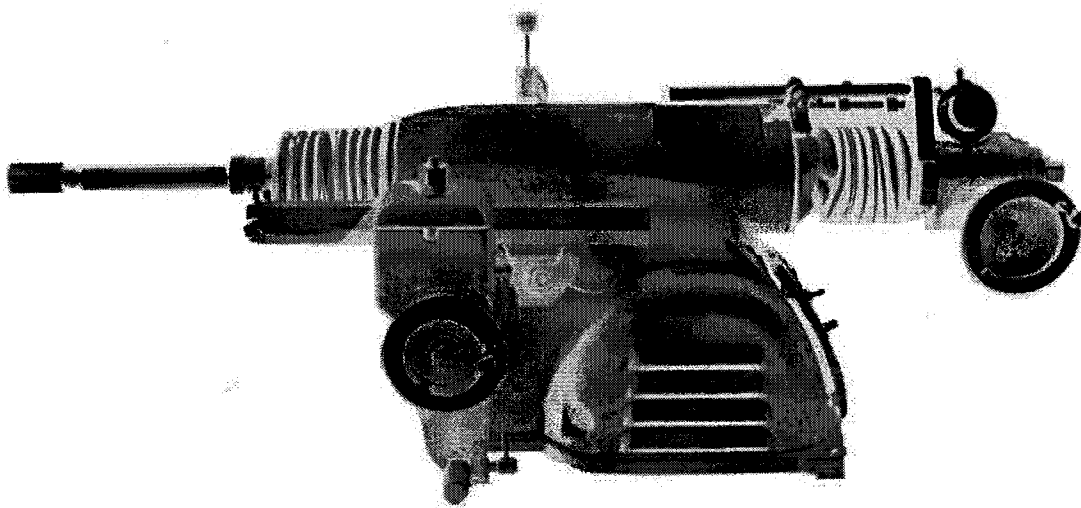

Brake Lathe Parts & Accessories

BLB1000A

JULY 2002

BRAKE LATHES - BRAKE LATHES - BRAKE LATHES

Parts for:

Ammco
RELS

Adapters for:

Ammco
RELS
Accuturn
All Tool
Performance
FMC
John Bean
Hunter
Kwikway
Perfect
Hofmann
RJ West
Van Norman