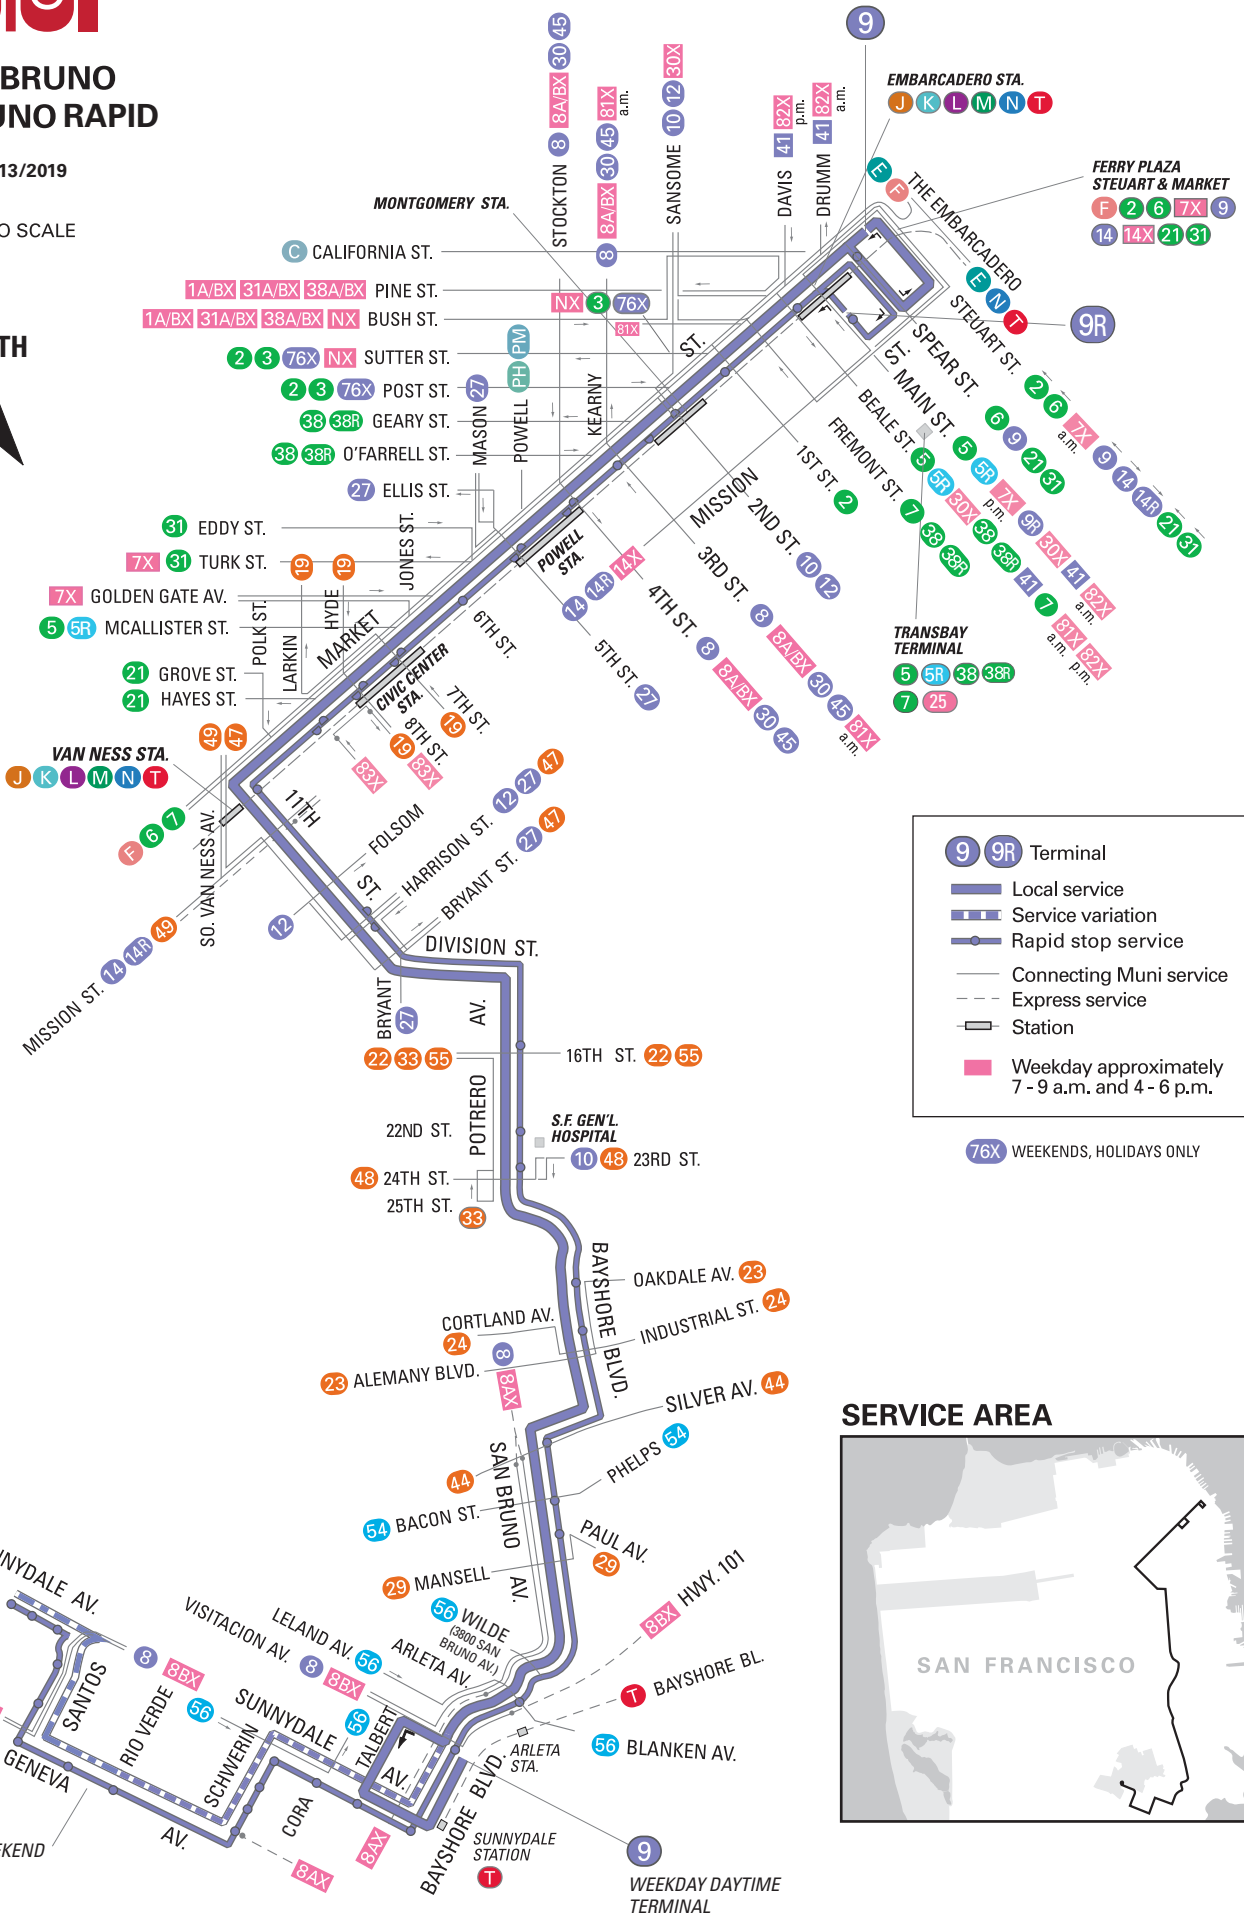

9 SAN BRUNO 9R SAN BRUNO RAPID

effective 4/13/2019

MAP NOT TO SCALE

NORTH