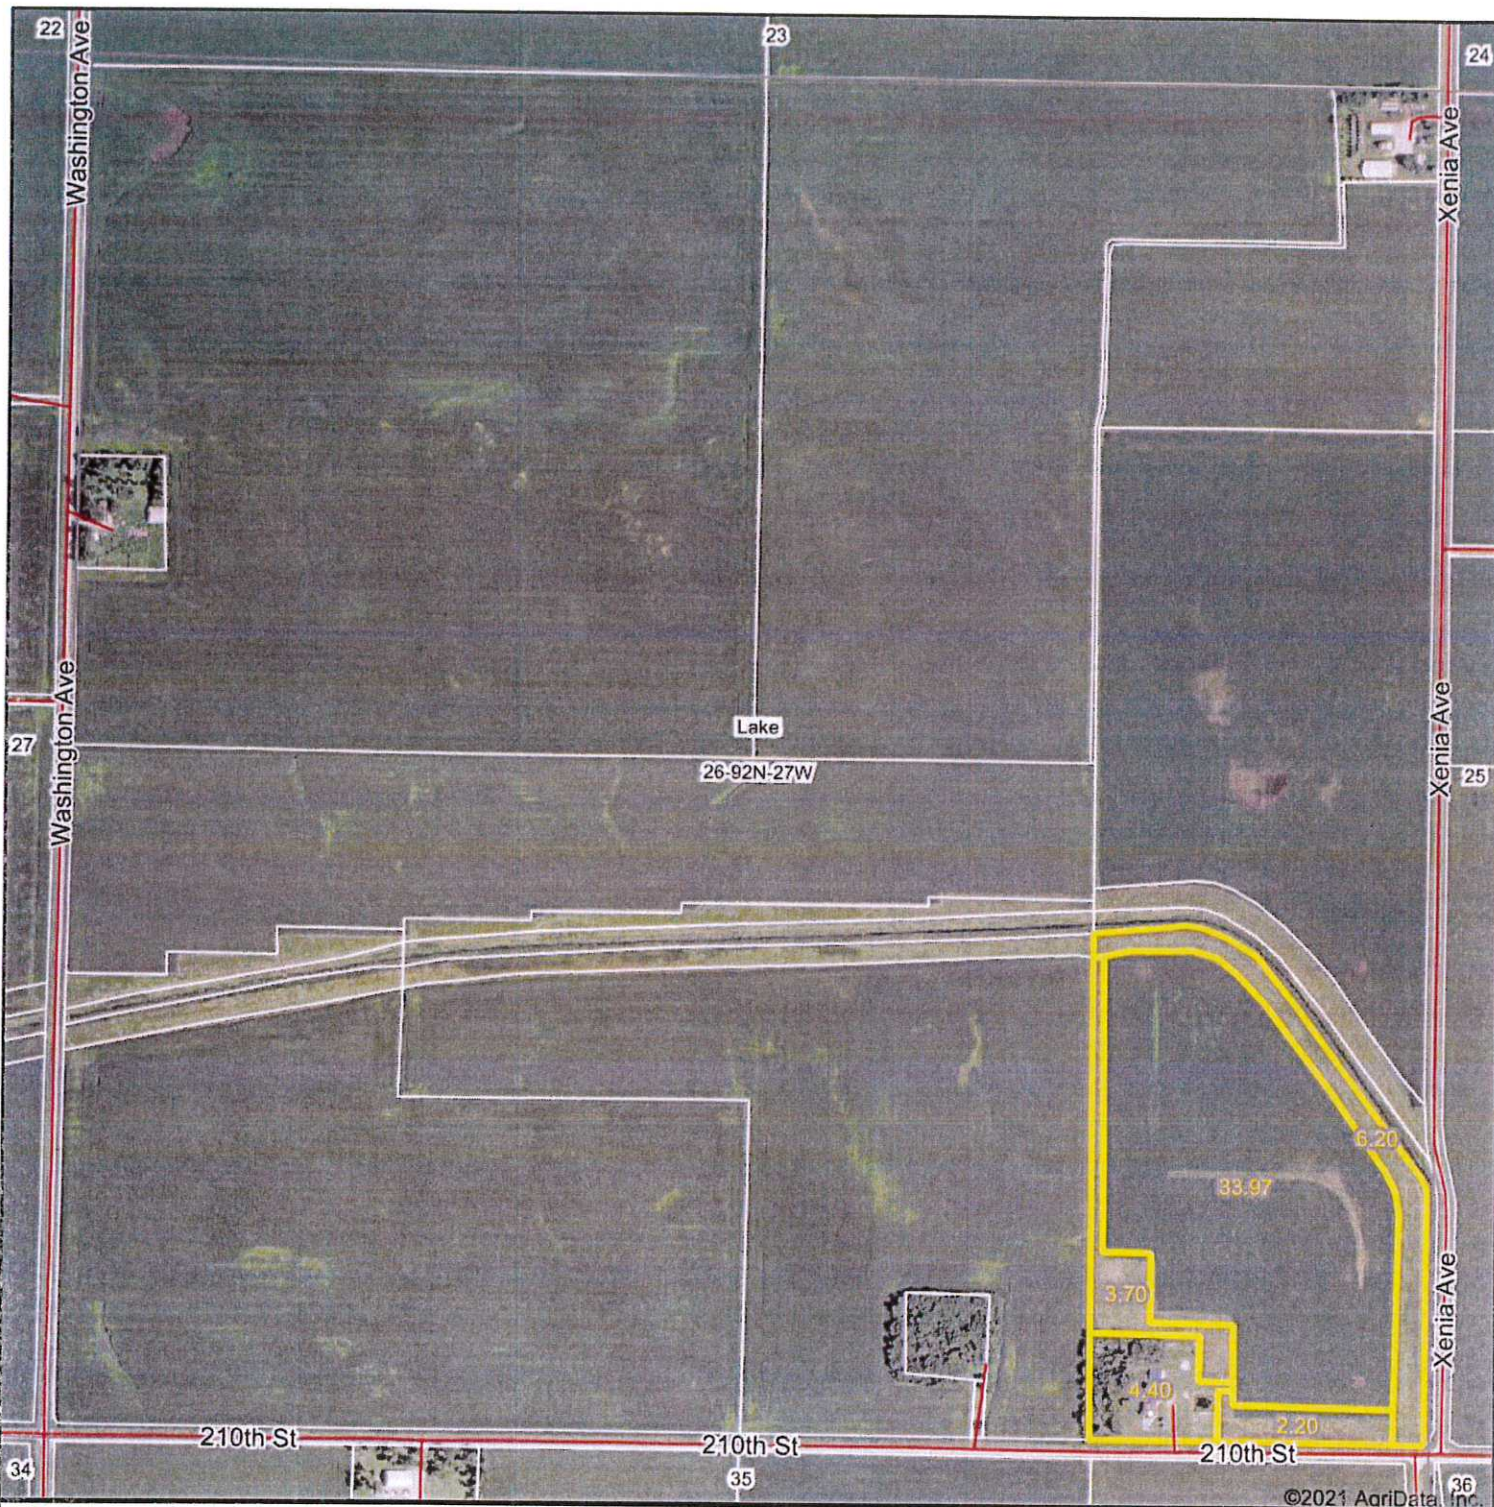

# Aerial Map

Gold-Eagle Cooperative

Maps Provided By

© AgriData, Inc. 2021 www.AgriDataInc.com

Map Center: 42° 45' 11.94, -94° 0' 2.91

26-92N-27W  
Humboldt County  
Iowa

8/3/2021

Field borders provided by Farm Service Agency as of 5/21/2008.