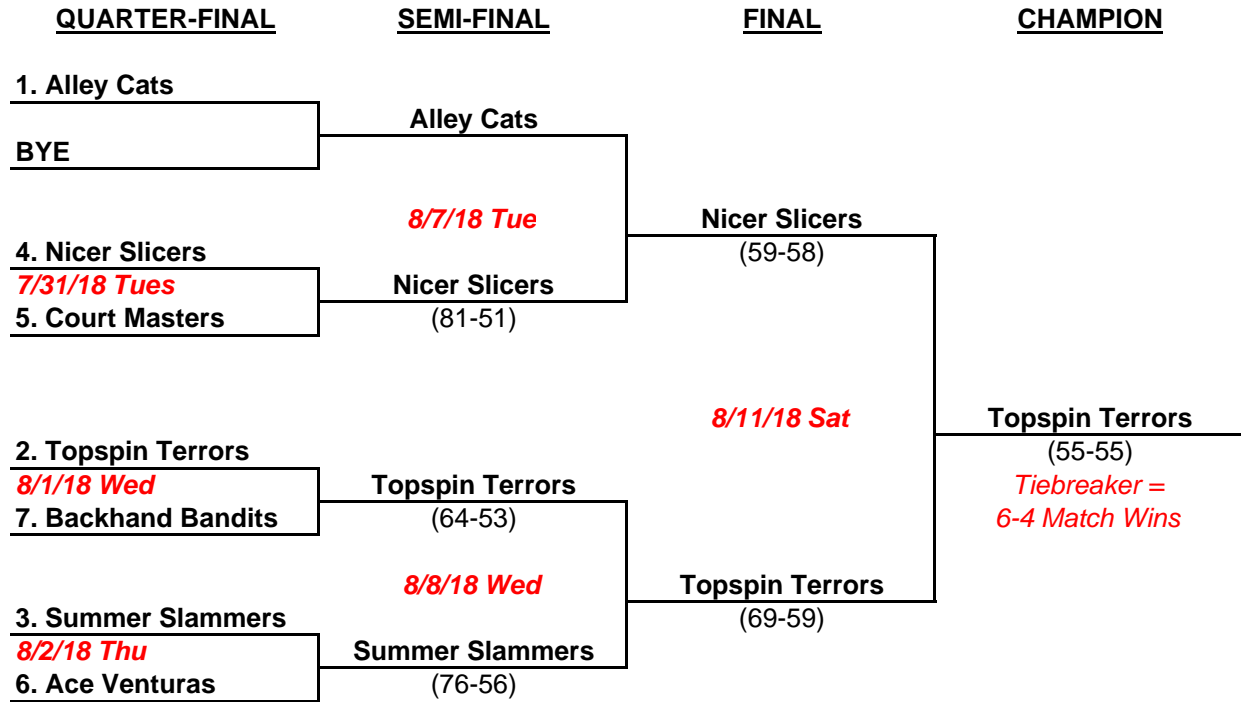

Coeur d'Alene Tennis Association 2018 Adult League Playoff Tournament Draw

Matches will be played at CHS at 6PM, except final which will be played at 10AM