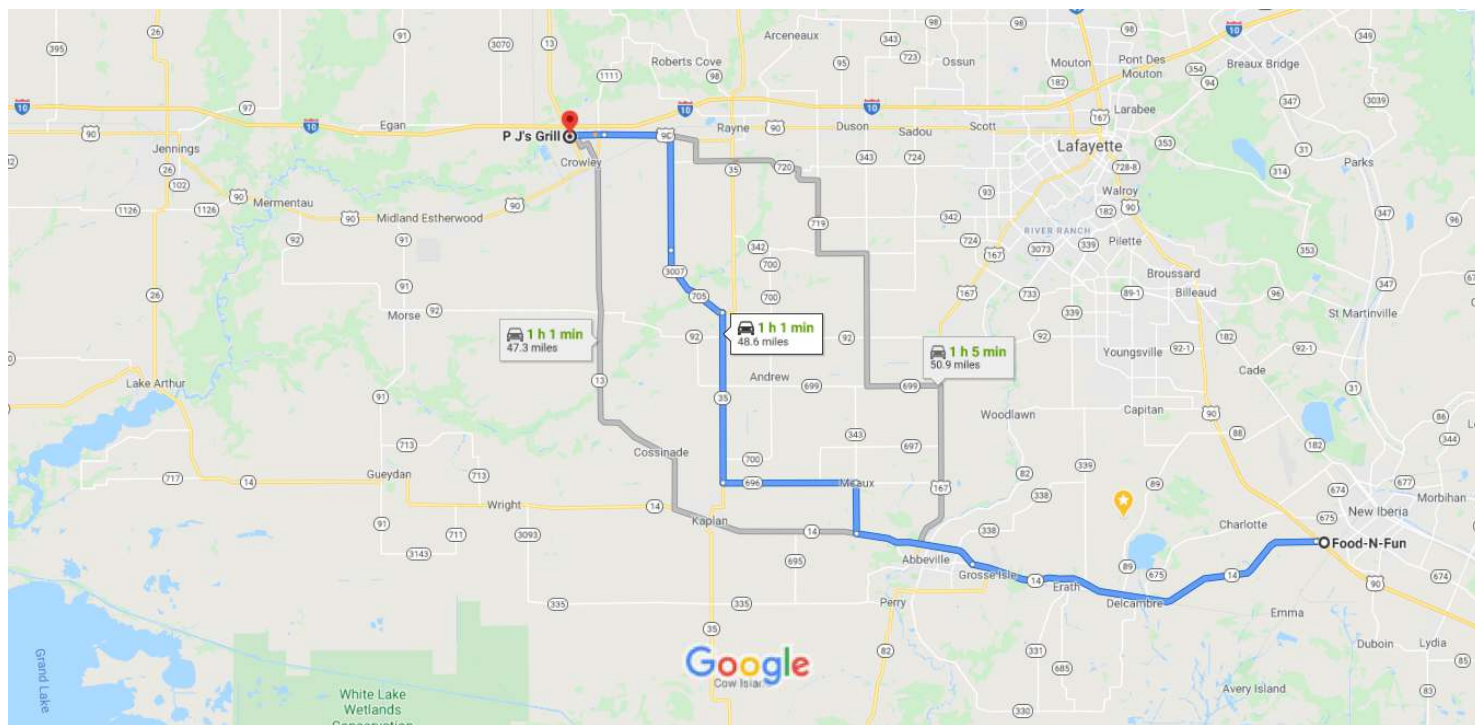

Address:

Accommodations:

Phone:

Address:

Starting Point: Food-N-Fun
3003 LA 14
New Iberia, LA 70560

Ending Point: TBA

MILAGE:

Day 1:

Food-N-Fun to P J's Grill

Drive 48.6 miles, 1 h 1 min

PJ's Lunch Run

Map data ©2020 2 mi

Food-N-Fun

3003 LA-14, New Iberia, LA 70560

Take U.S. 90 Frontage Rd E to LA-14 W

38 s (427 ft)

- ↑ 1. Head west toward U.S. 90 Frontage Rd E
135 ft
- ↗ 2. Turn right onto U.S. 90 Frontage Rd E
292 ft

Continue on LA-14 W to 11

27 min (21.0 mi)

- ↶ 3. Turn left at the 1st cross street onto LA-14 W
0.3 mi
- ↑ 4. Continue straight to stay on LA-14 W
15.5 mi
- ↑ 5. Continue onto Veterans Memorial Dr
 - 📍 Pass by Taco Bell (on the left in 1.8 mi)
5.2 mi

Take LA-696 W to LA-35 N in Kaplan

9 min (7.7 mi)

- 6. Turn right onto LA-343 N
2.1 mi
- ↶ 7. Turn left onto LA-696 W
5.5 mi
- 8. Turn right onto LA-35 N
8 min (7.1 mi)

Take Ebenezer Rd to US-90 W in Parish Governing Authority District 4