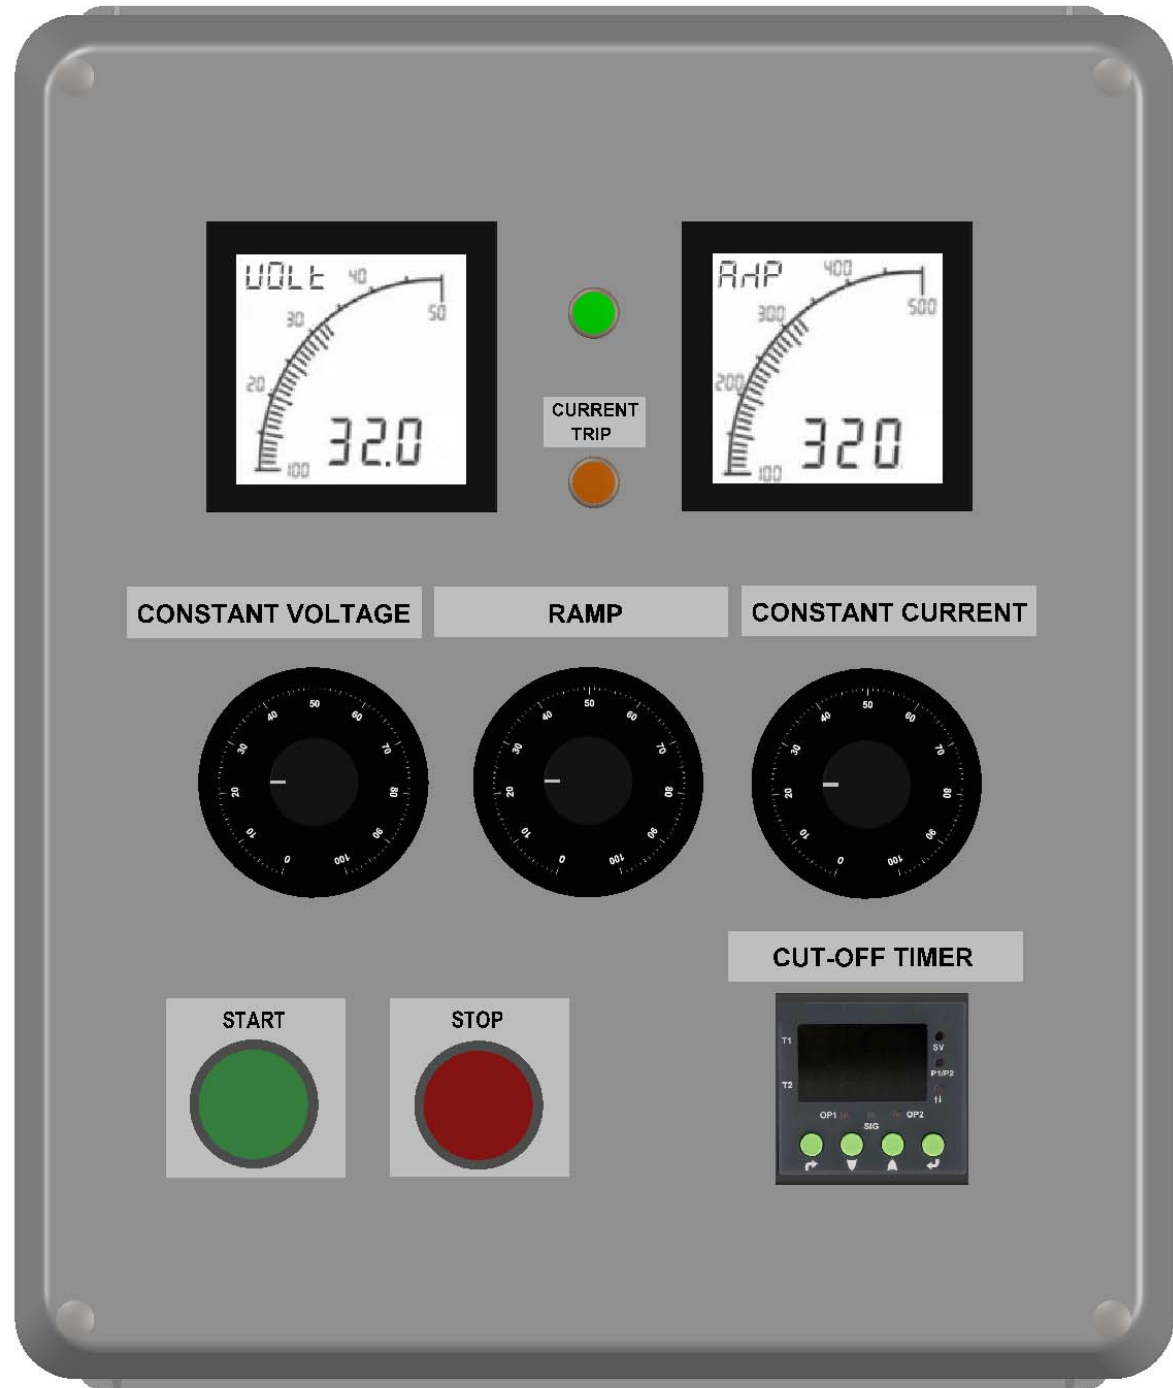

# DIGITAL REMOTE WITH RAMP AND CUT-OFF TIMER

**RIGHT**

**BACK**

**LEFT**

**TOP**