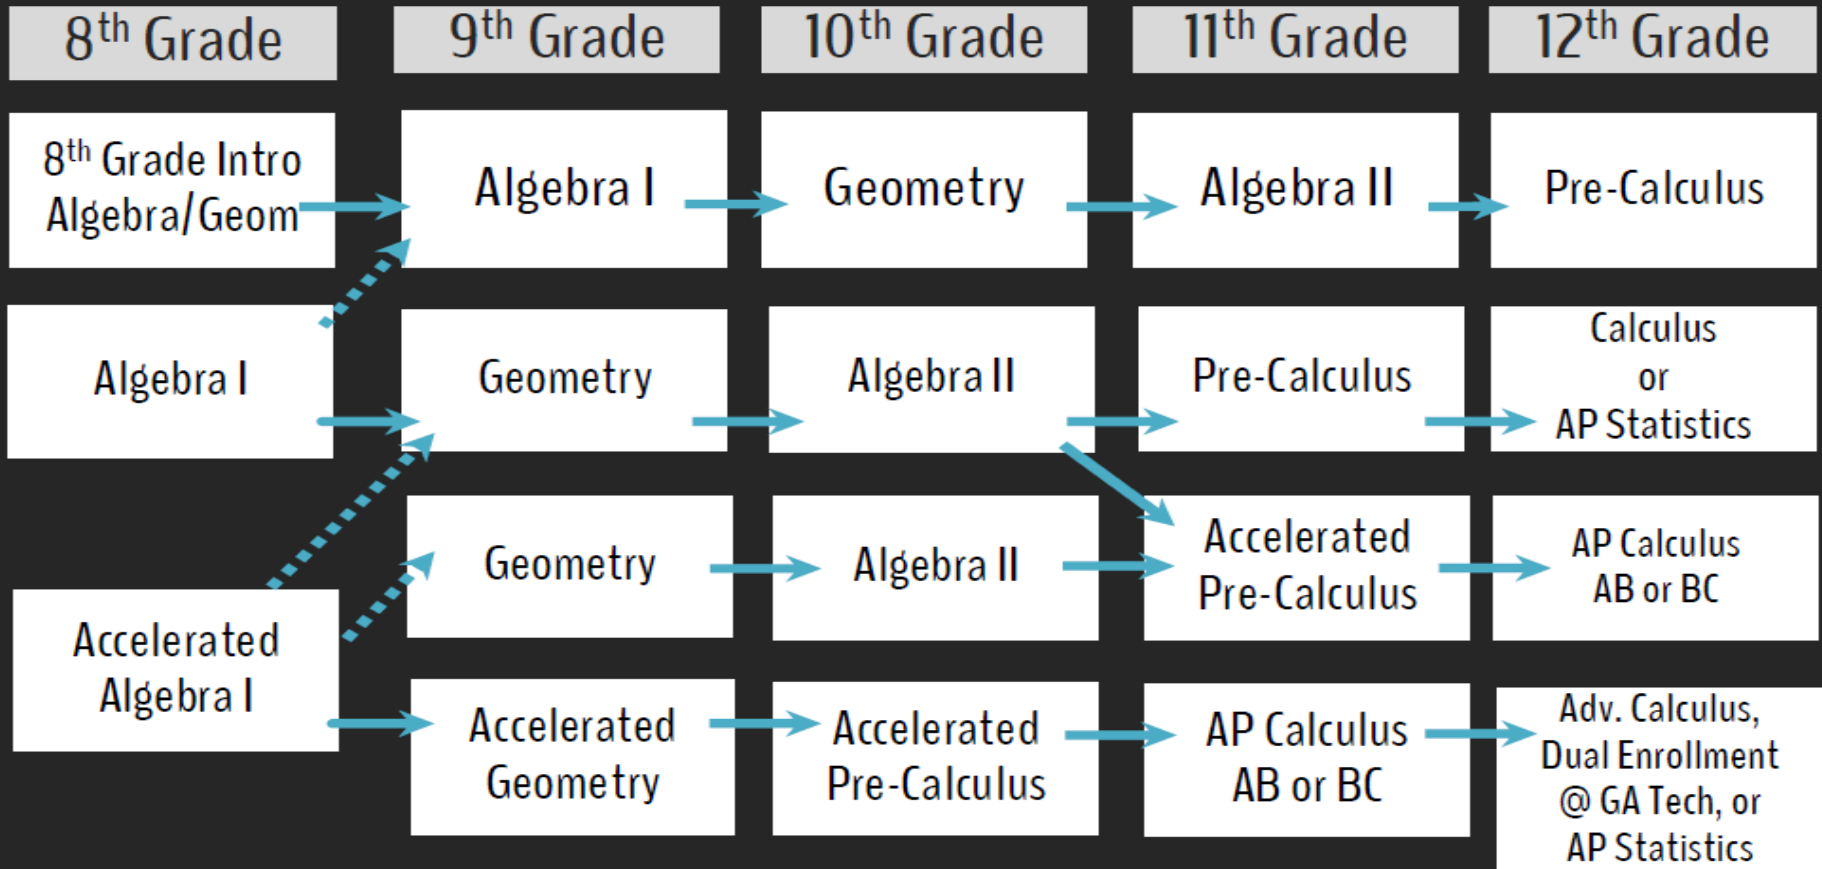

NGMS 2015-16

***UNDERSTANDING COURSE
SEQUENCES FOR
MATH, SCIENCE AND ELECTIVES***

Spring 2016
Informational
Meeting

MATH SEQUENCE

MATHEMATICS

ALGEBRA 1 SEQUENCE

MATHEMATICS

	8 th Grade	9 th Grade	10 th Grade	11 th Grade	12 th Grade
Choice A	Algebra I – sign waiver not accepting Carnegie Unit	Algebra I	Geometry	Algebra II	Pre-Calculus
Choice B	Algebra I – Carnegie Unit	Geometry	Algebra II	Pre-Calculus	Calculus or Advanced Placement Statistics