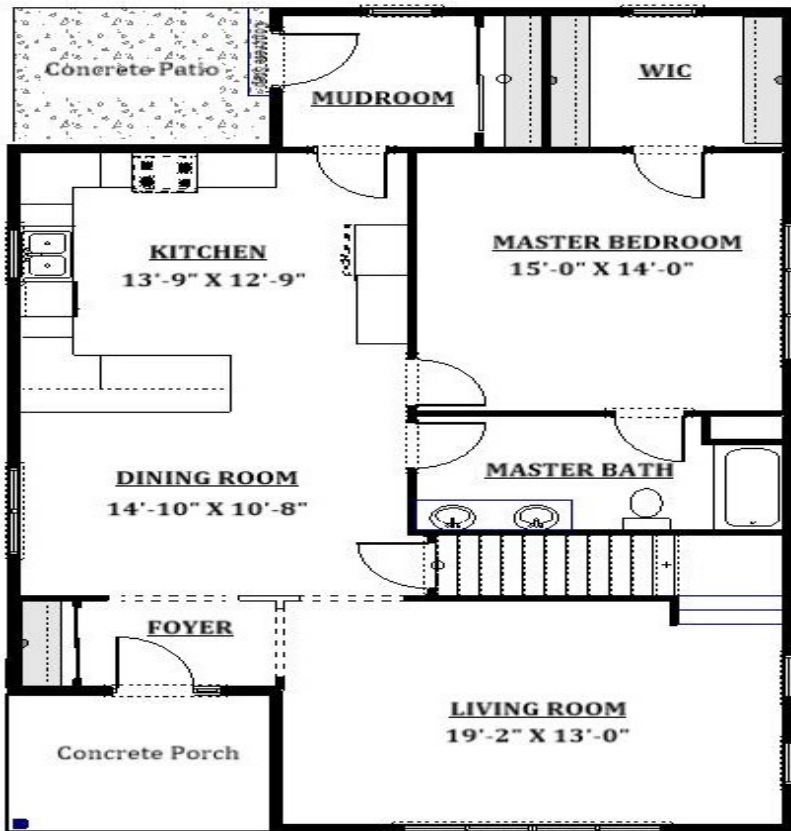

THE MITCHELL

4 BEDROOMS/2 BATHS
2 CAR GARAGE

30'-0" X 48'-0"
2440 sq. ft.

BASE PRICE \$229,990.00

As of 4/1/2016

Floor plan and elevation may be shown with optional features. All dimensions are approximate. This information is not guaranteed and is subject to verification by buyer. Builder reserves the right to make changes without notice.