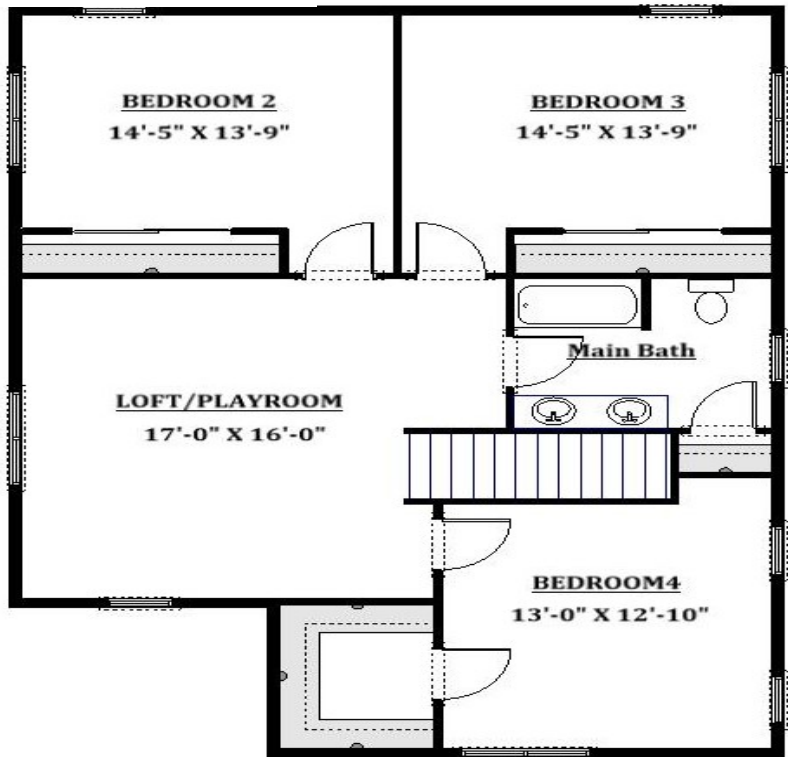

THE MITCHELL

4 BEDROOMS/2 BATHS
2 CAR GARAGE

30'-0" X 48'-0"
2440 sq. ft.

BASE PRICE \$229,990.00

As of 4/1/2016

Floor plan and elevation may be shown with optional features. All dimensions are approximate. This information is not guaranteed and is subject to verification by buyer. Builder reserves the right to make changes without notice.