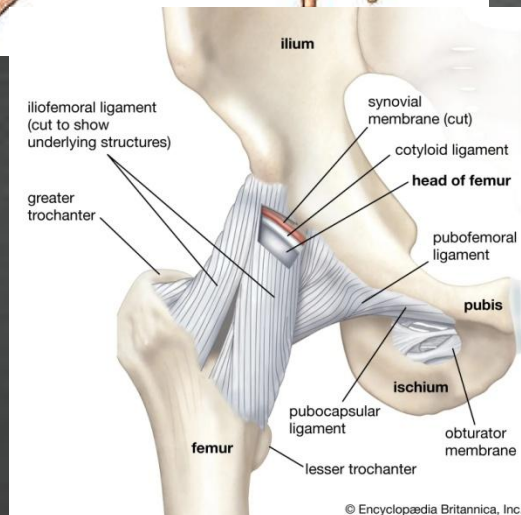

Colossians 3:1-14

Above All Put on **Love**, Perfect Bond of Unity